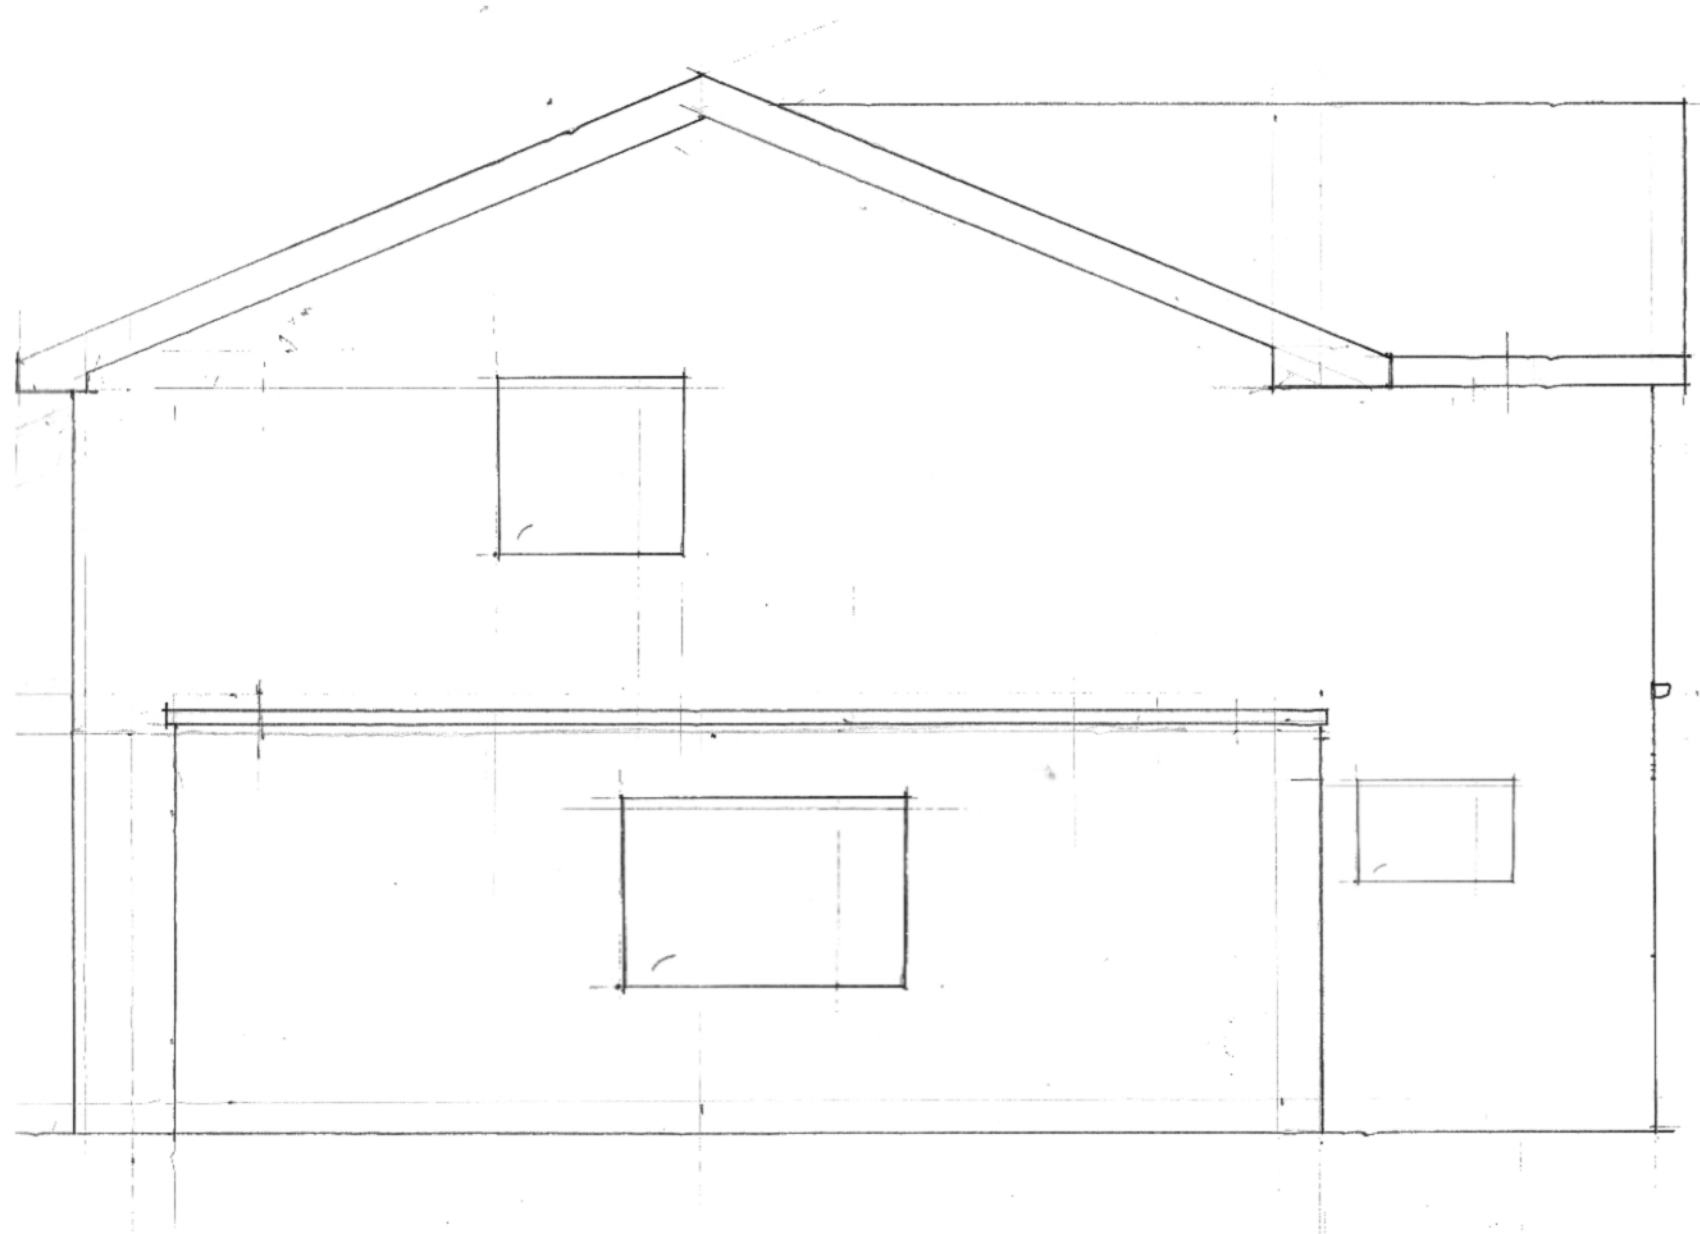

South gable elevation

scale in metres

North gable elevation

2 Cranleigh Place NE25 9UD

drg ref 04 24 04

Kelvin and Sue Fahy

September 2023

1:50

existing elevations

Two storey side and rear extension