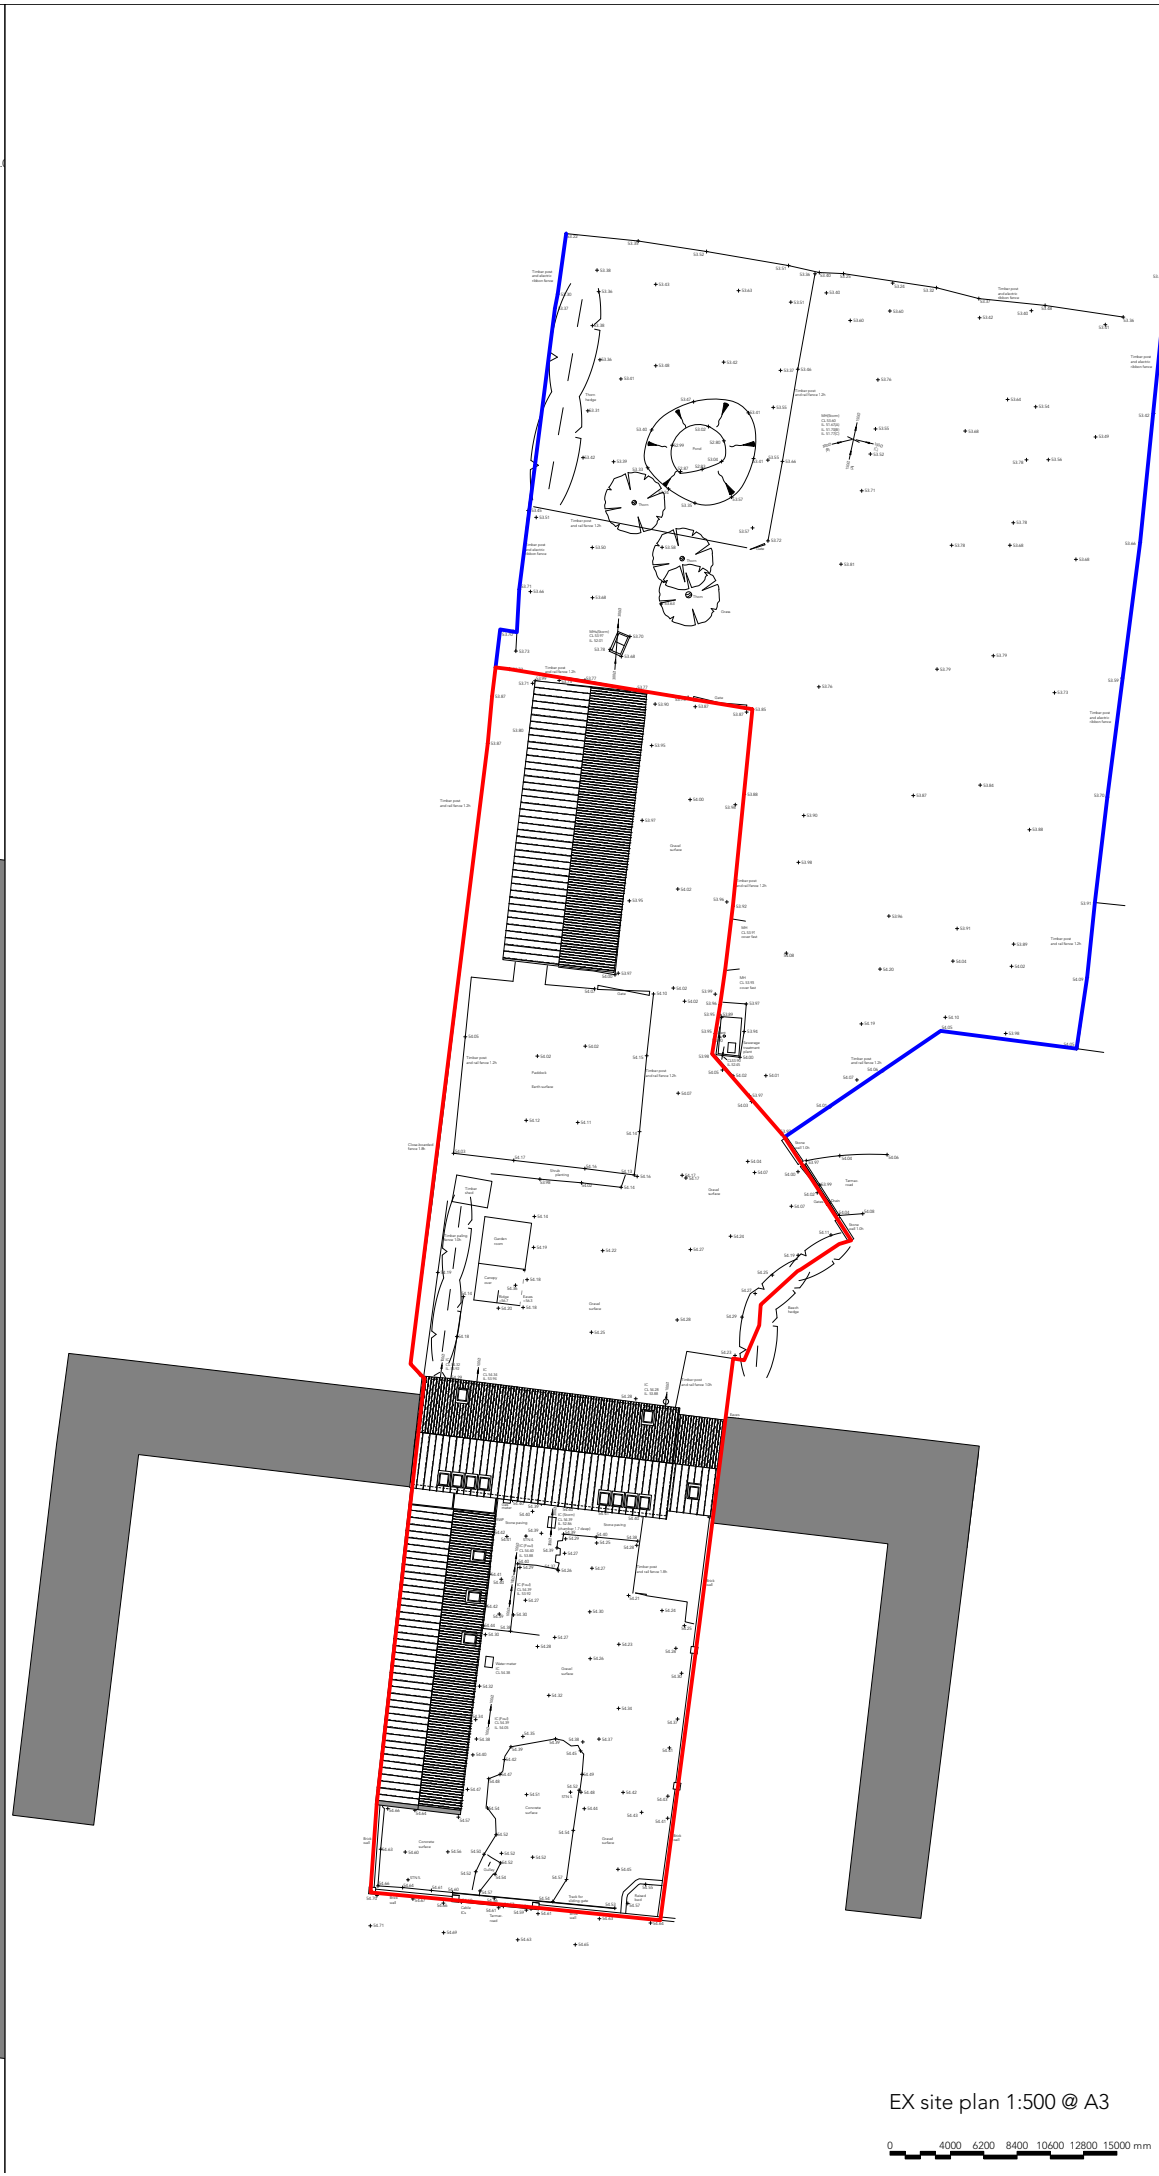

728 Lower Stanley Farm

Planning

CLIENT
Mr & Mrs Mucadam
ADDRESS
Lower Stanley Farm
Grabouw, Gretton Fields
Cheltenham, Gloucestershire
GL54 5HQ

REV.	DATE	NOTES

EX site plan

PROJECT	STAGE	DRAWING	REV	DRAWN
728 - PL	- 01			lbby
SCALE	SIZE	CREATION		
As shown	@ A3 L	APR 2024		