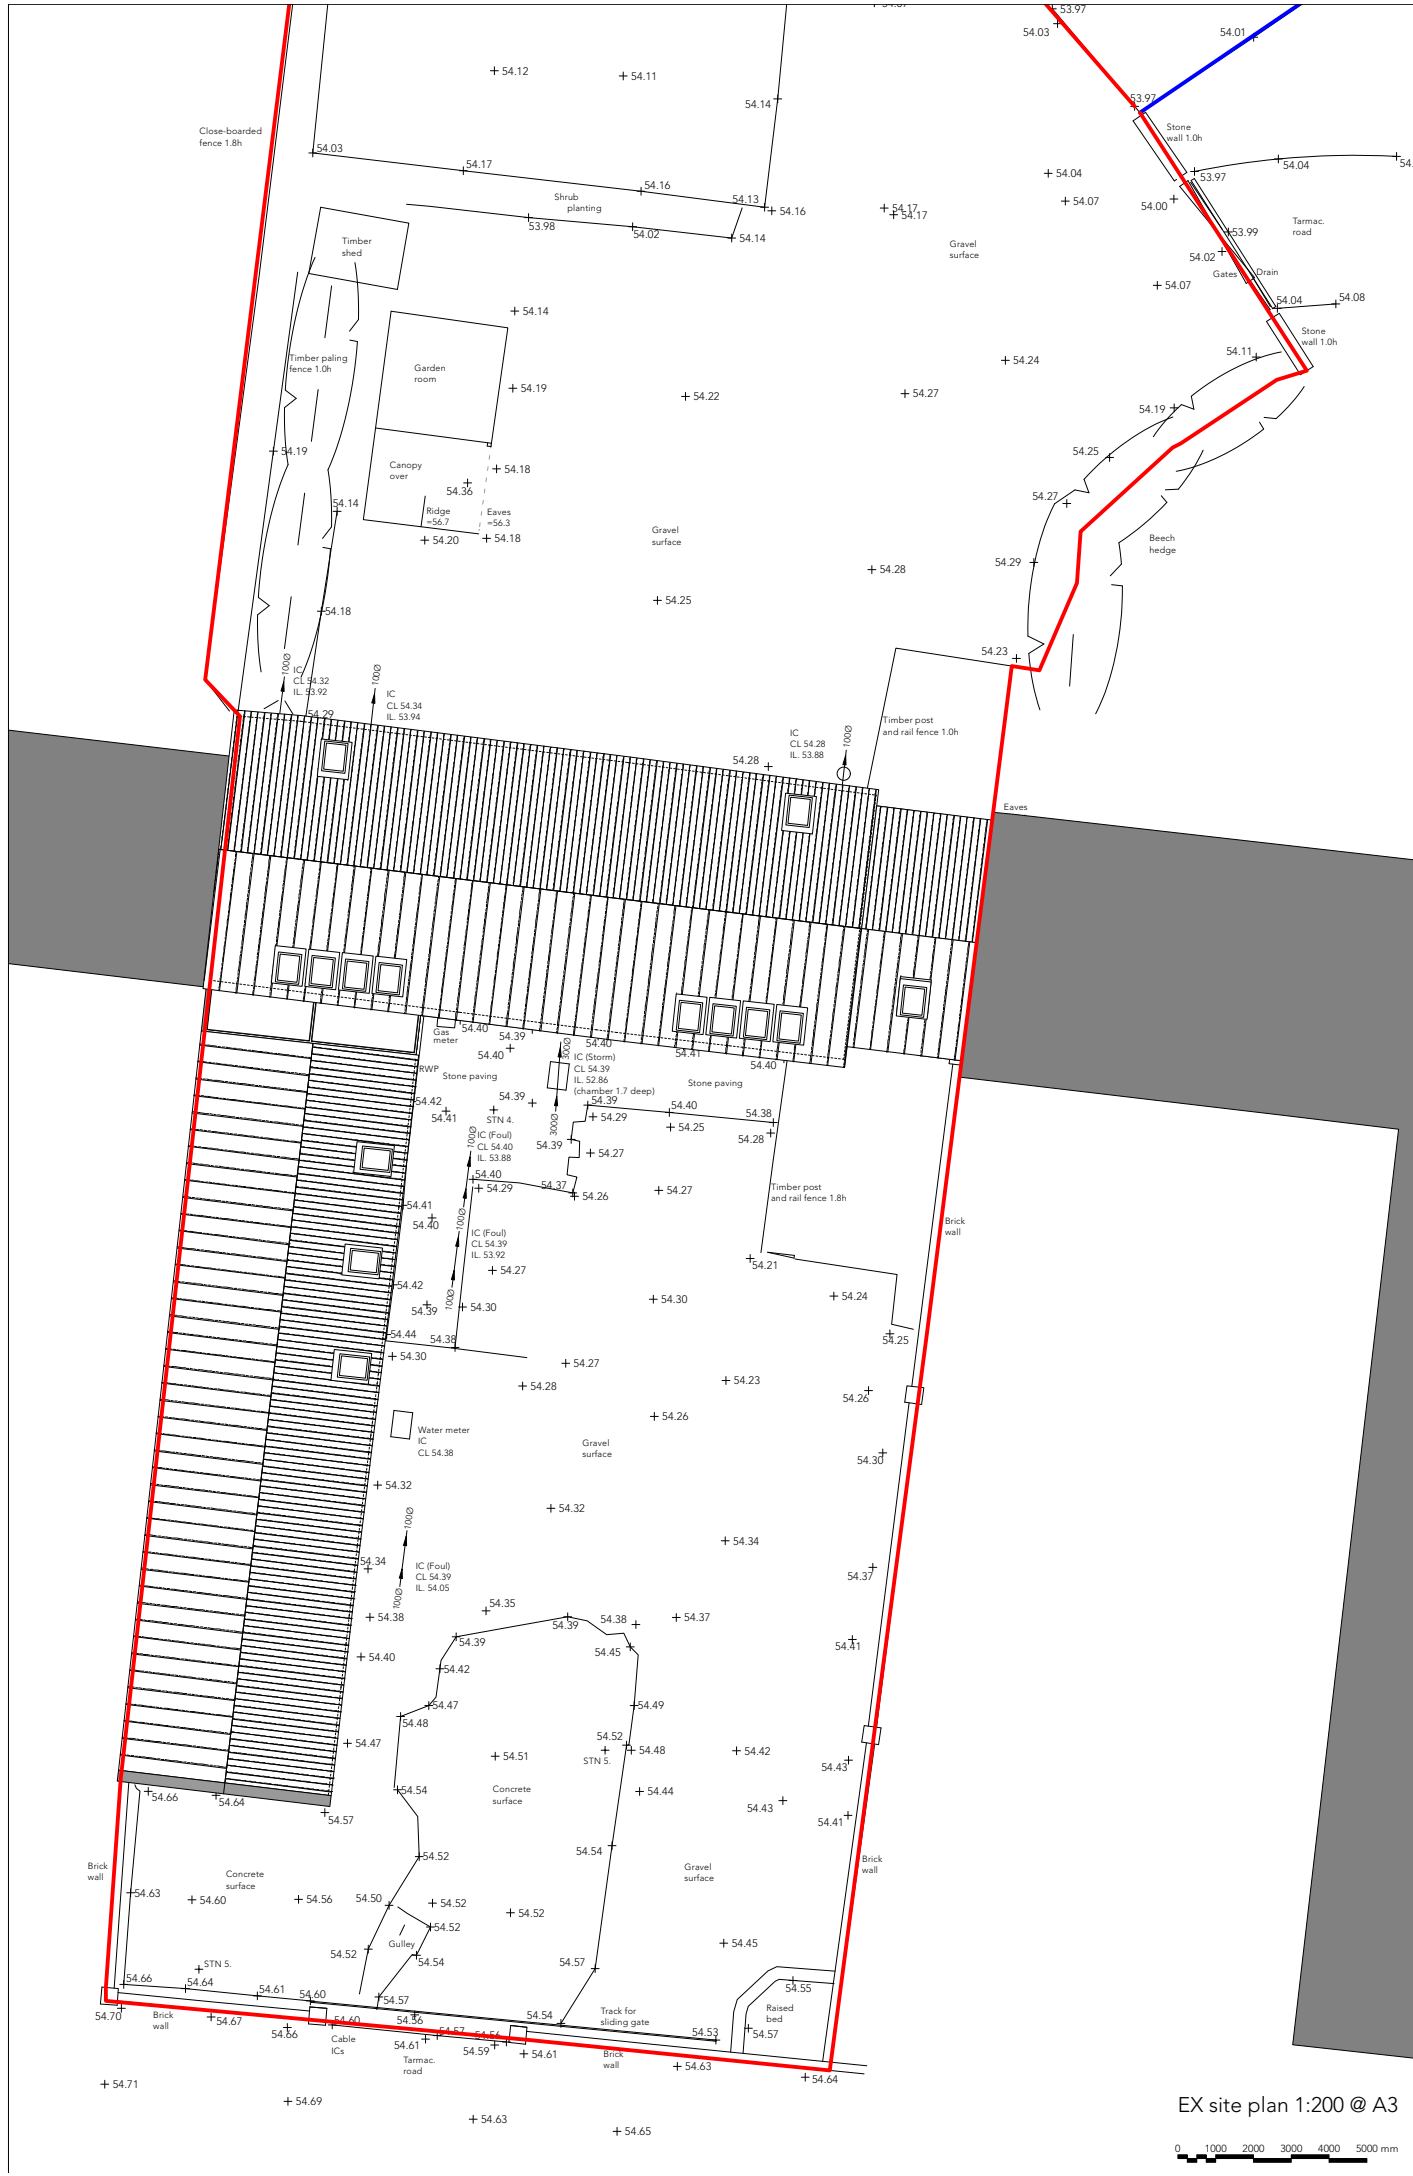

728 Lower Stanley Farm

Planning

CLIENT
Mr & Mrs Mucadam
ADDRESS
Lower Stanley Farm
Grabouw, Gretton Fields
Cheltenham, Gloucestershire
GL54 5HQ

REV.	DATE	NOTES

EX site plan

PROJECT	STAGE	DRAWING	REV	DRAWN
728 - PL	- 01			lbby
SCALE	SIZE	CREATION		
As shown	@ A3 L	APR 2024		