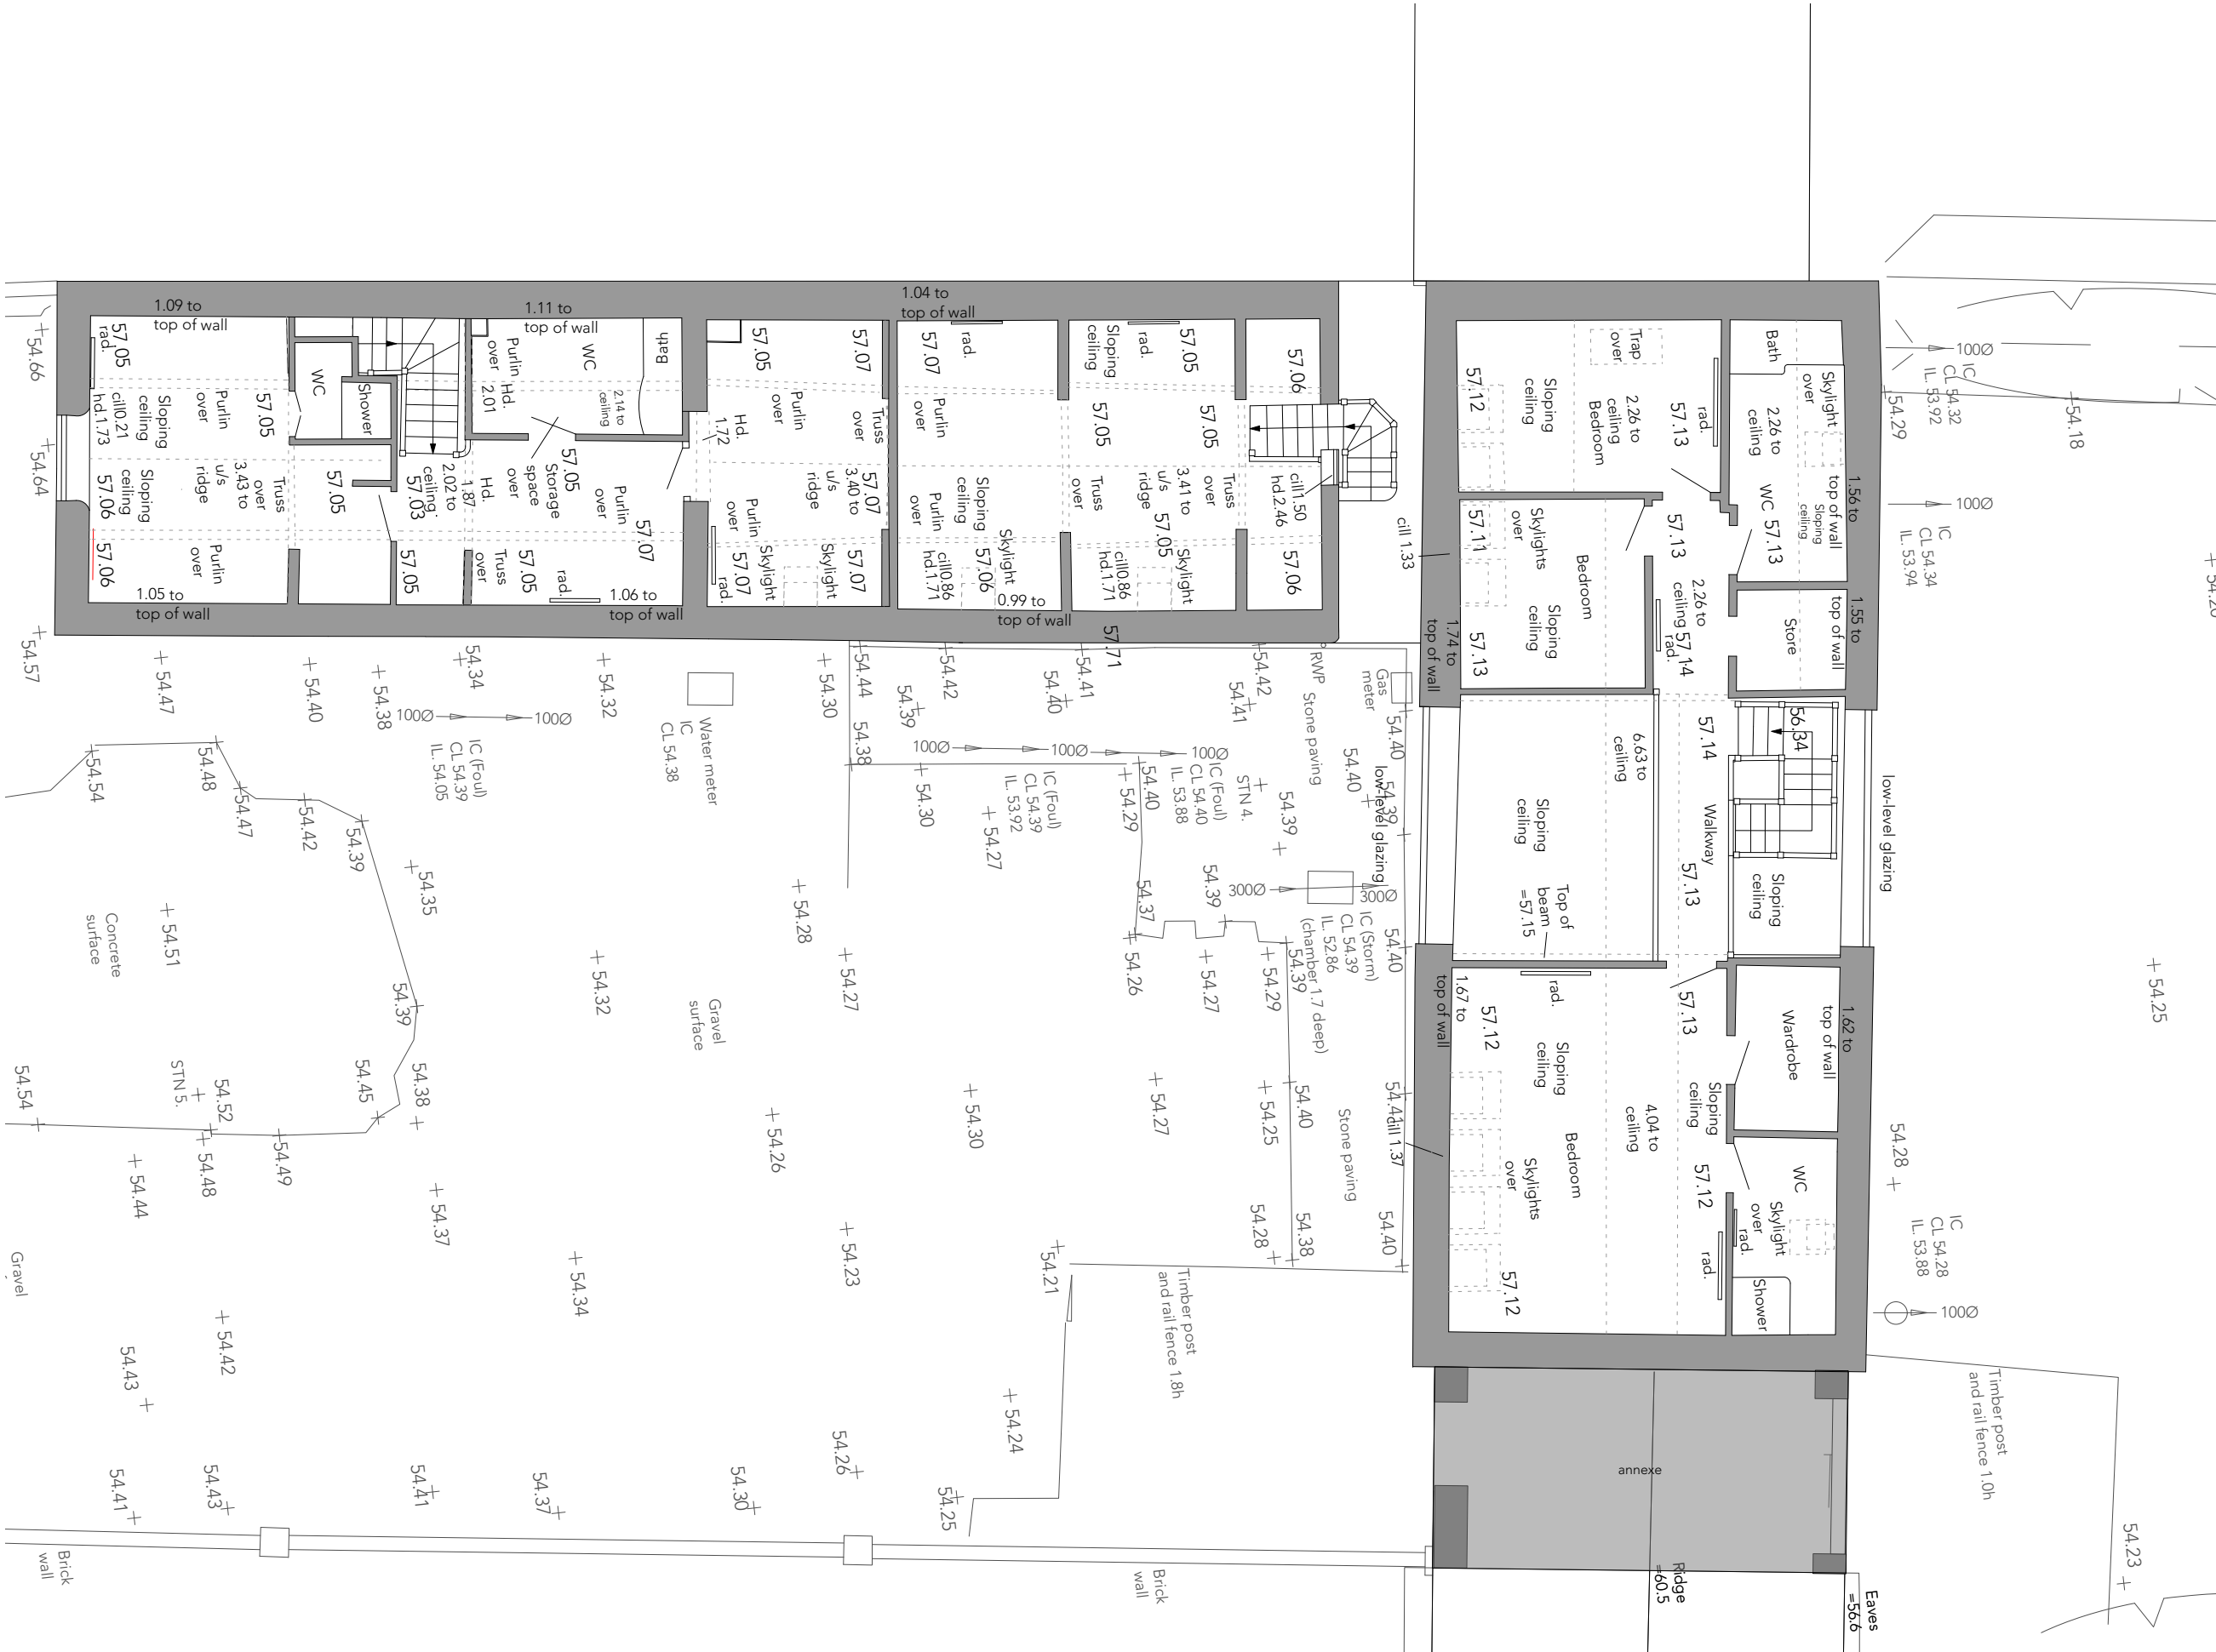

728 Lower Stanley Farm

Planning

CLIENT
Mr & Mrs Mucadam

ADDRESS
Lower Stanley Farm
Grabouw, Gretton Fields
Cheltenham, Gloucestershire
GL54 5HQ

EX first floor plan

PROJECT	STAGE	DRAWING	REV	DRAWN
728 - PL	- 03			lby
SCALE	SIZE	CREATION		
1:100	@ A3 L	ARP 2024		