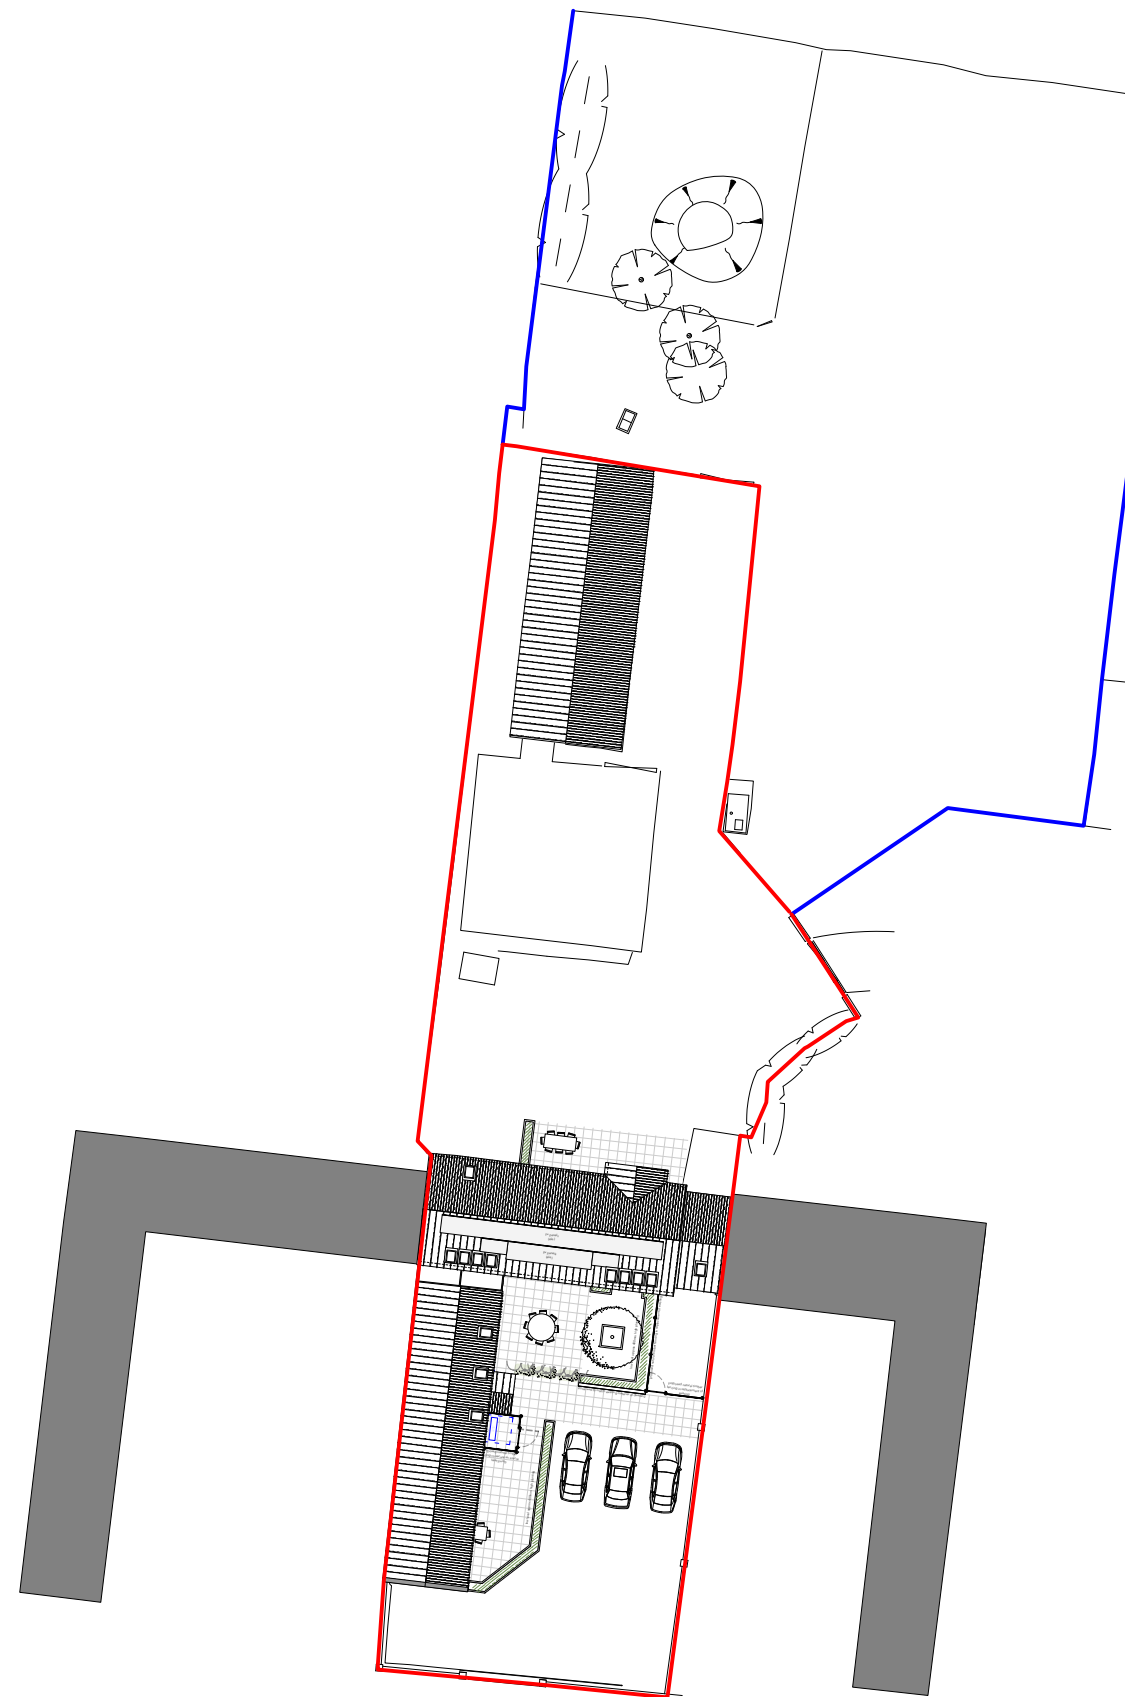

728 Lower Stanley Farm

Planning

CLIENT
Mr & Mrs Mucadam
ADDRESS
Lower Stanley Farm
Grabouw, Gretton Fields
Cheltenham, Gloucestershire
GL54 5HQ

A	22/04/2024	amended to suit validation actions requested
REV.	DATE	NOTES

PR site plan

PROJECT	STAGE	DRAWING	REV	DRAWN
728 - PL	- 11		A	lby
SCALE	SIZE	CREATION		
AS NOTED@ A3 L		ARP 2024		

ARTEL 31
architects that build
artel31.co.uk · 01249 445656 · 5 Union Road SN15 1HW