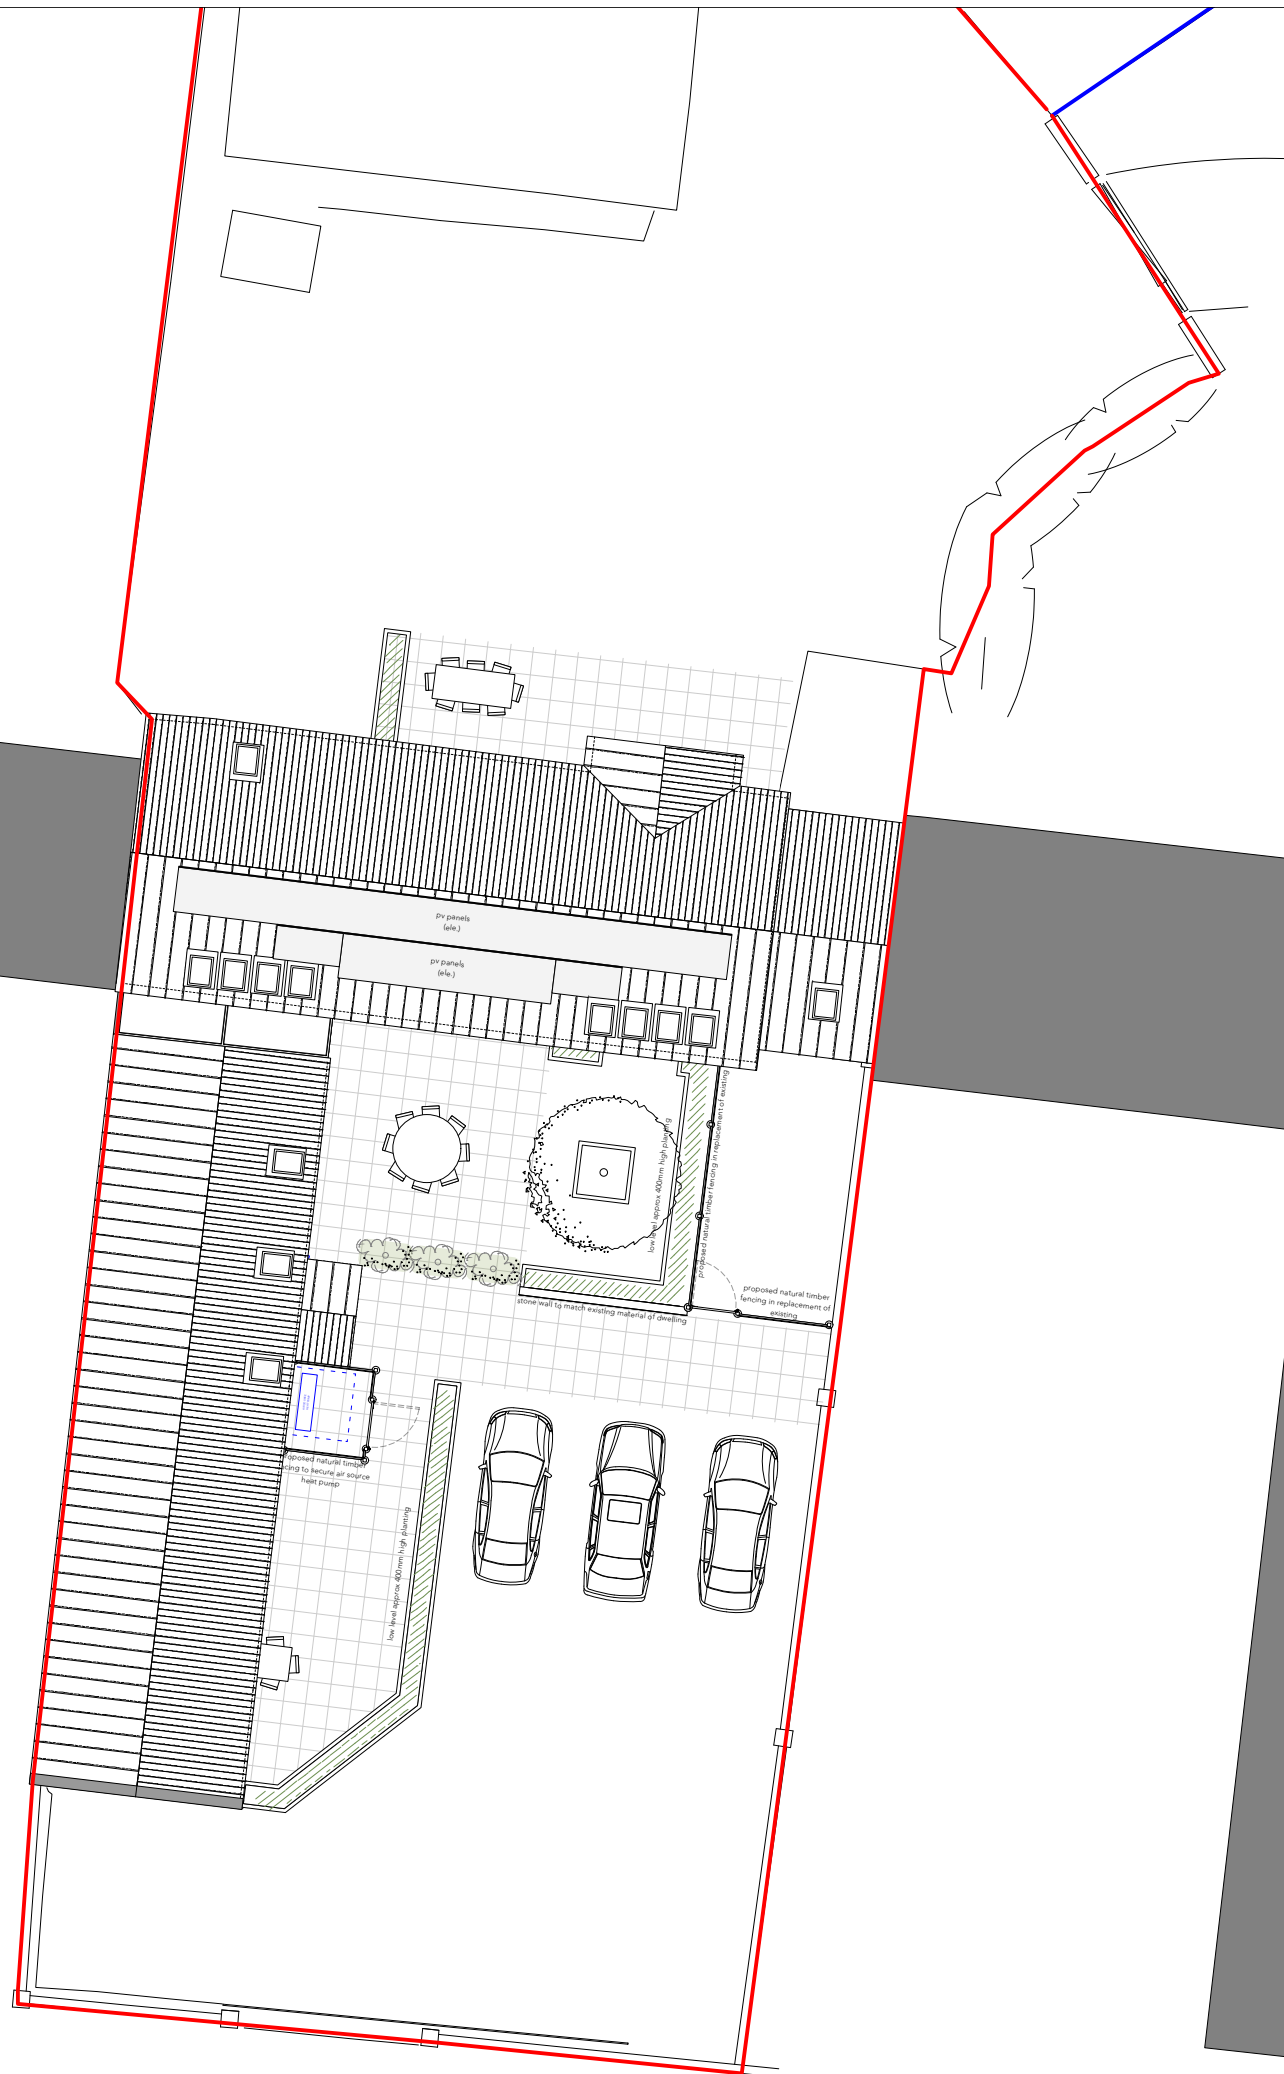

728 Lower Stanley Farm

Planning

CLIENT
Mr & Mrs Mucadam
ADDRESS
Lower Stanley Farm
Grabouw, Gretton Fields
Cheltenham, Gloucestershire
GL54 5HQ

A	22/04/2024	amended to suit validation actions requested
REV.	DATE	NOTES

PR site plan

PROJECT	STAGE	DRAWING	REV	DRAWN
728 - PL	- 11		A	lby
SCALE	SIZE	CREATION		
AS NOTED@ A3 L		ARP 2024		

ARTEL 31
architects that build
artel31.co.uk · 01249 445656 · 5 Union Road SN15 1HW

PR site plan 1:200 @ A3