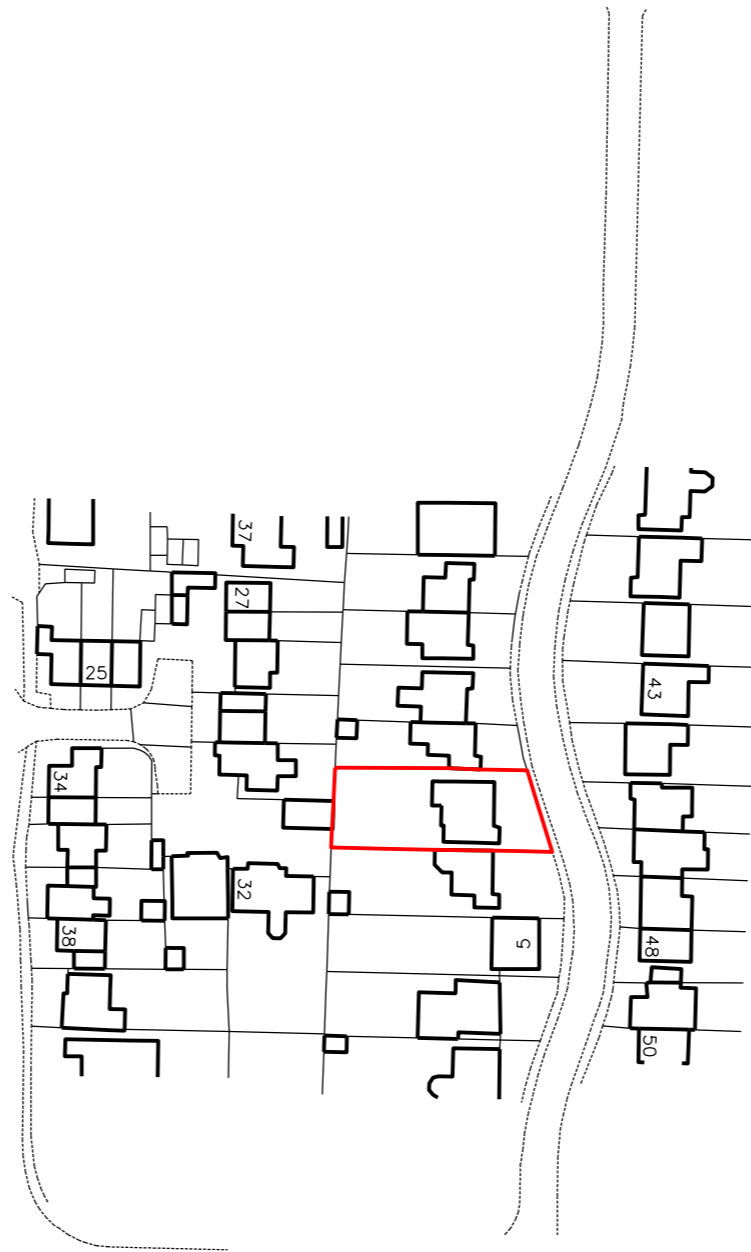

STUDIO EK ARCHITECTURE
7 DIMMOCK CLOSE, PADDOCK WOOD
KENT, TN12 6HS

CLIENT: LUCY & JONATHAN DAVIS
DATE: APRIL 2024
DRAWING TITLE: Location Plan
SCALE: 1-1250 @ A3
DRAWING NO: 2406/S/LOCATION

STUDIO EK LLP COPYRIGHT 2024