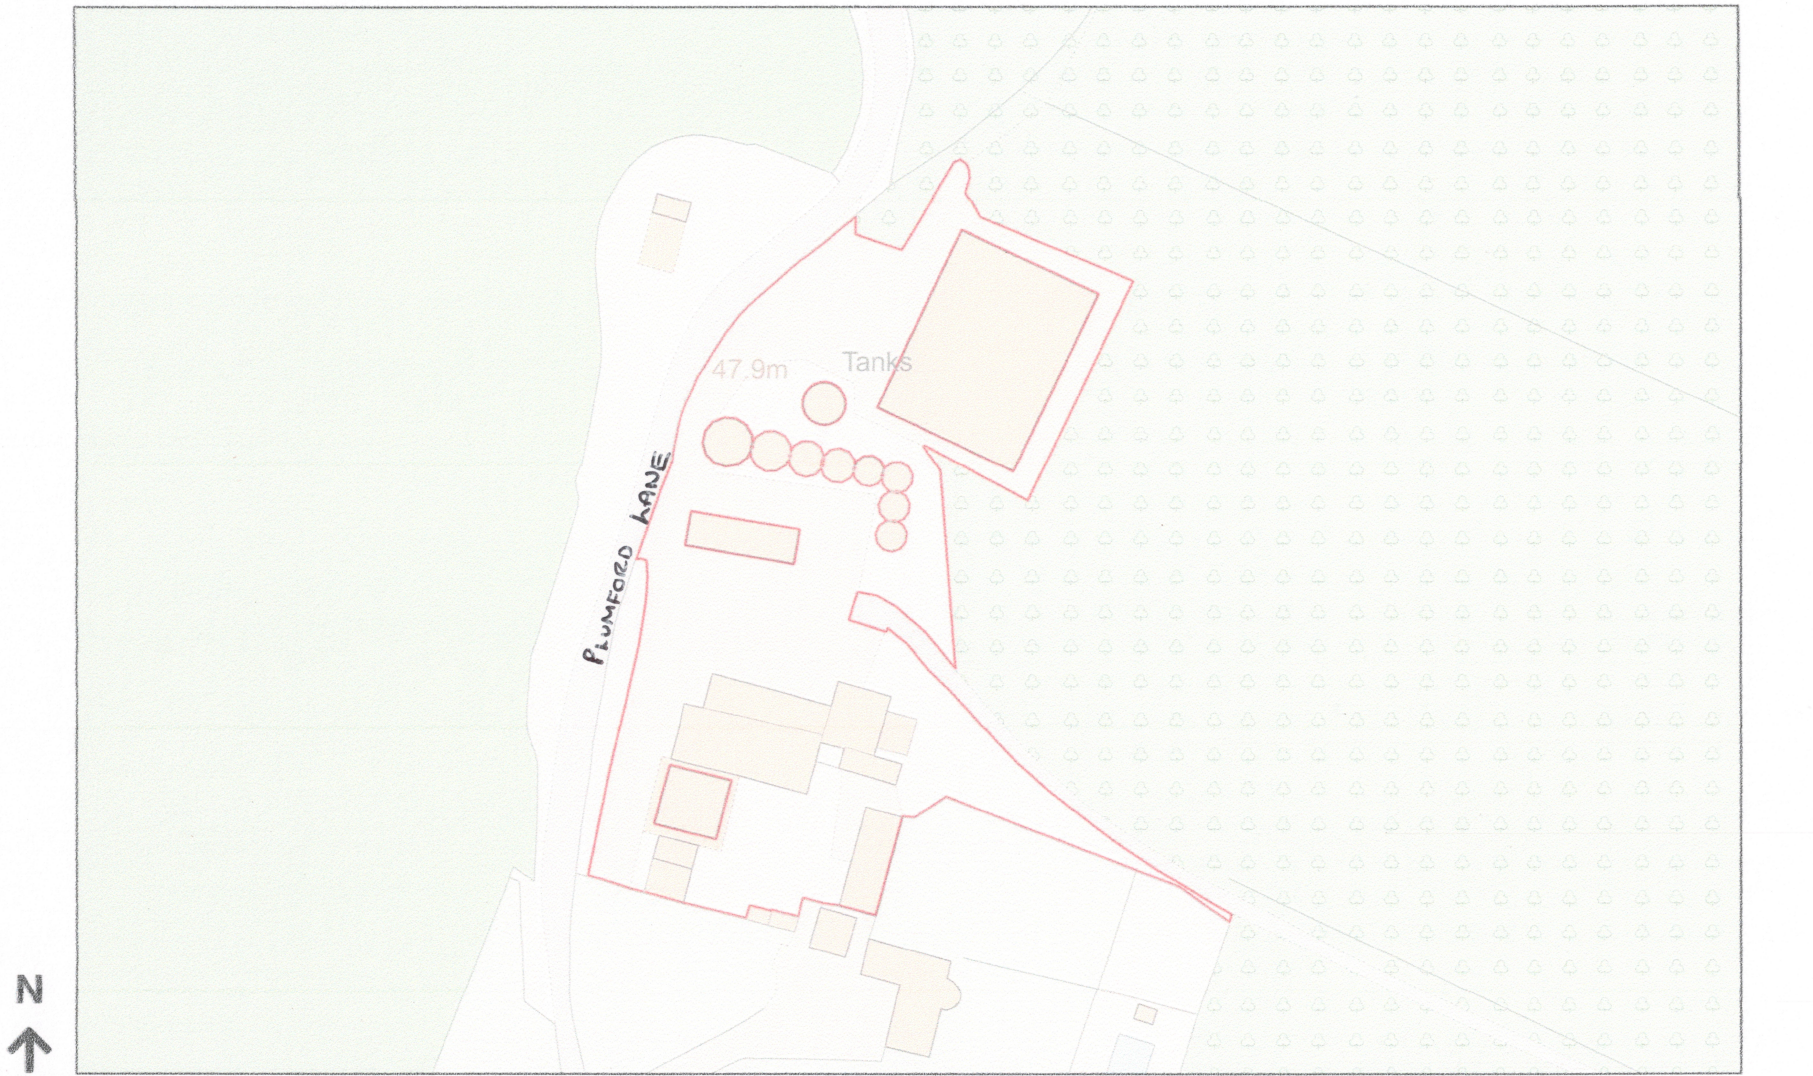

Location Plan

Site Address: Plumford Farm, Plumford Lane, Ospringe, ME13 0DS

Date Produced: 09-Jan-2024

Scale: 1:1250 @A4

Planning Portal Reference: PP-12712346v1