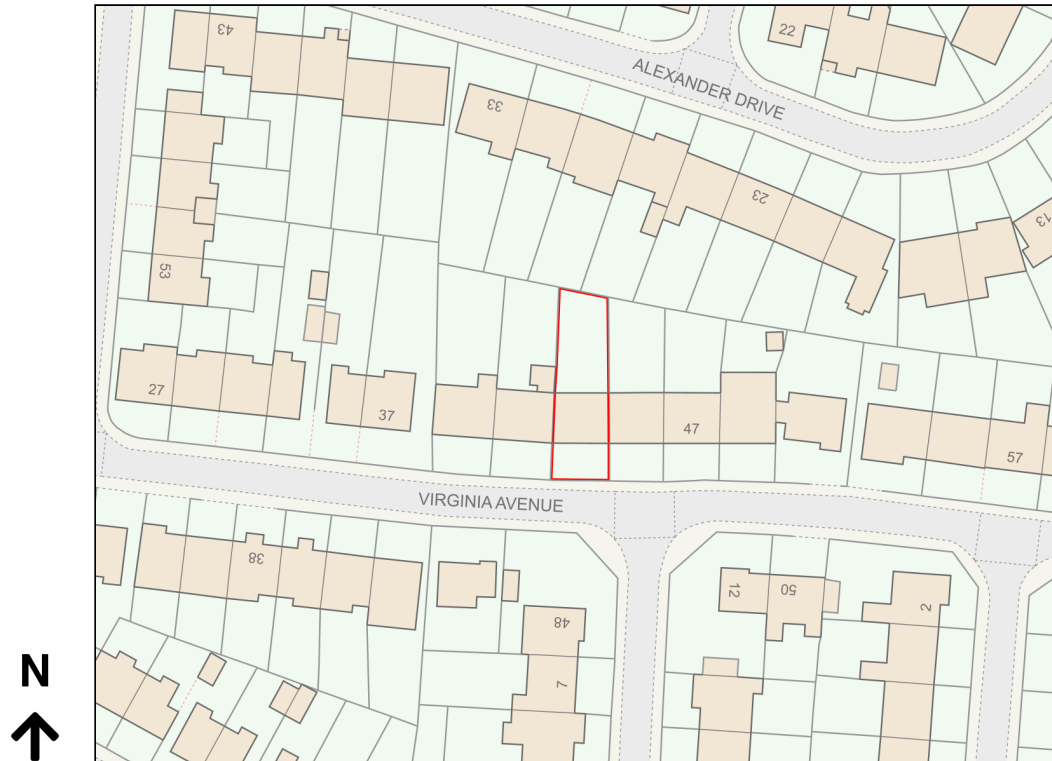

Location Plan

Site Address: 43, Virginia Avenue, Lydiate, L31 2NN

Date Produced: 23-Apr-2024

Scale: 1:1250 @A4

Planning Portal Reference: PP-13000990v1