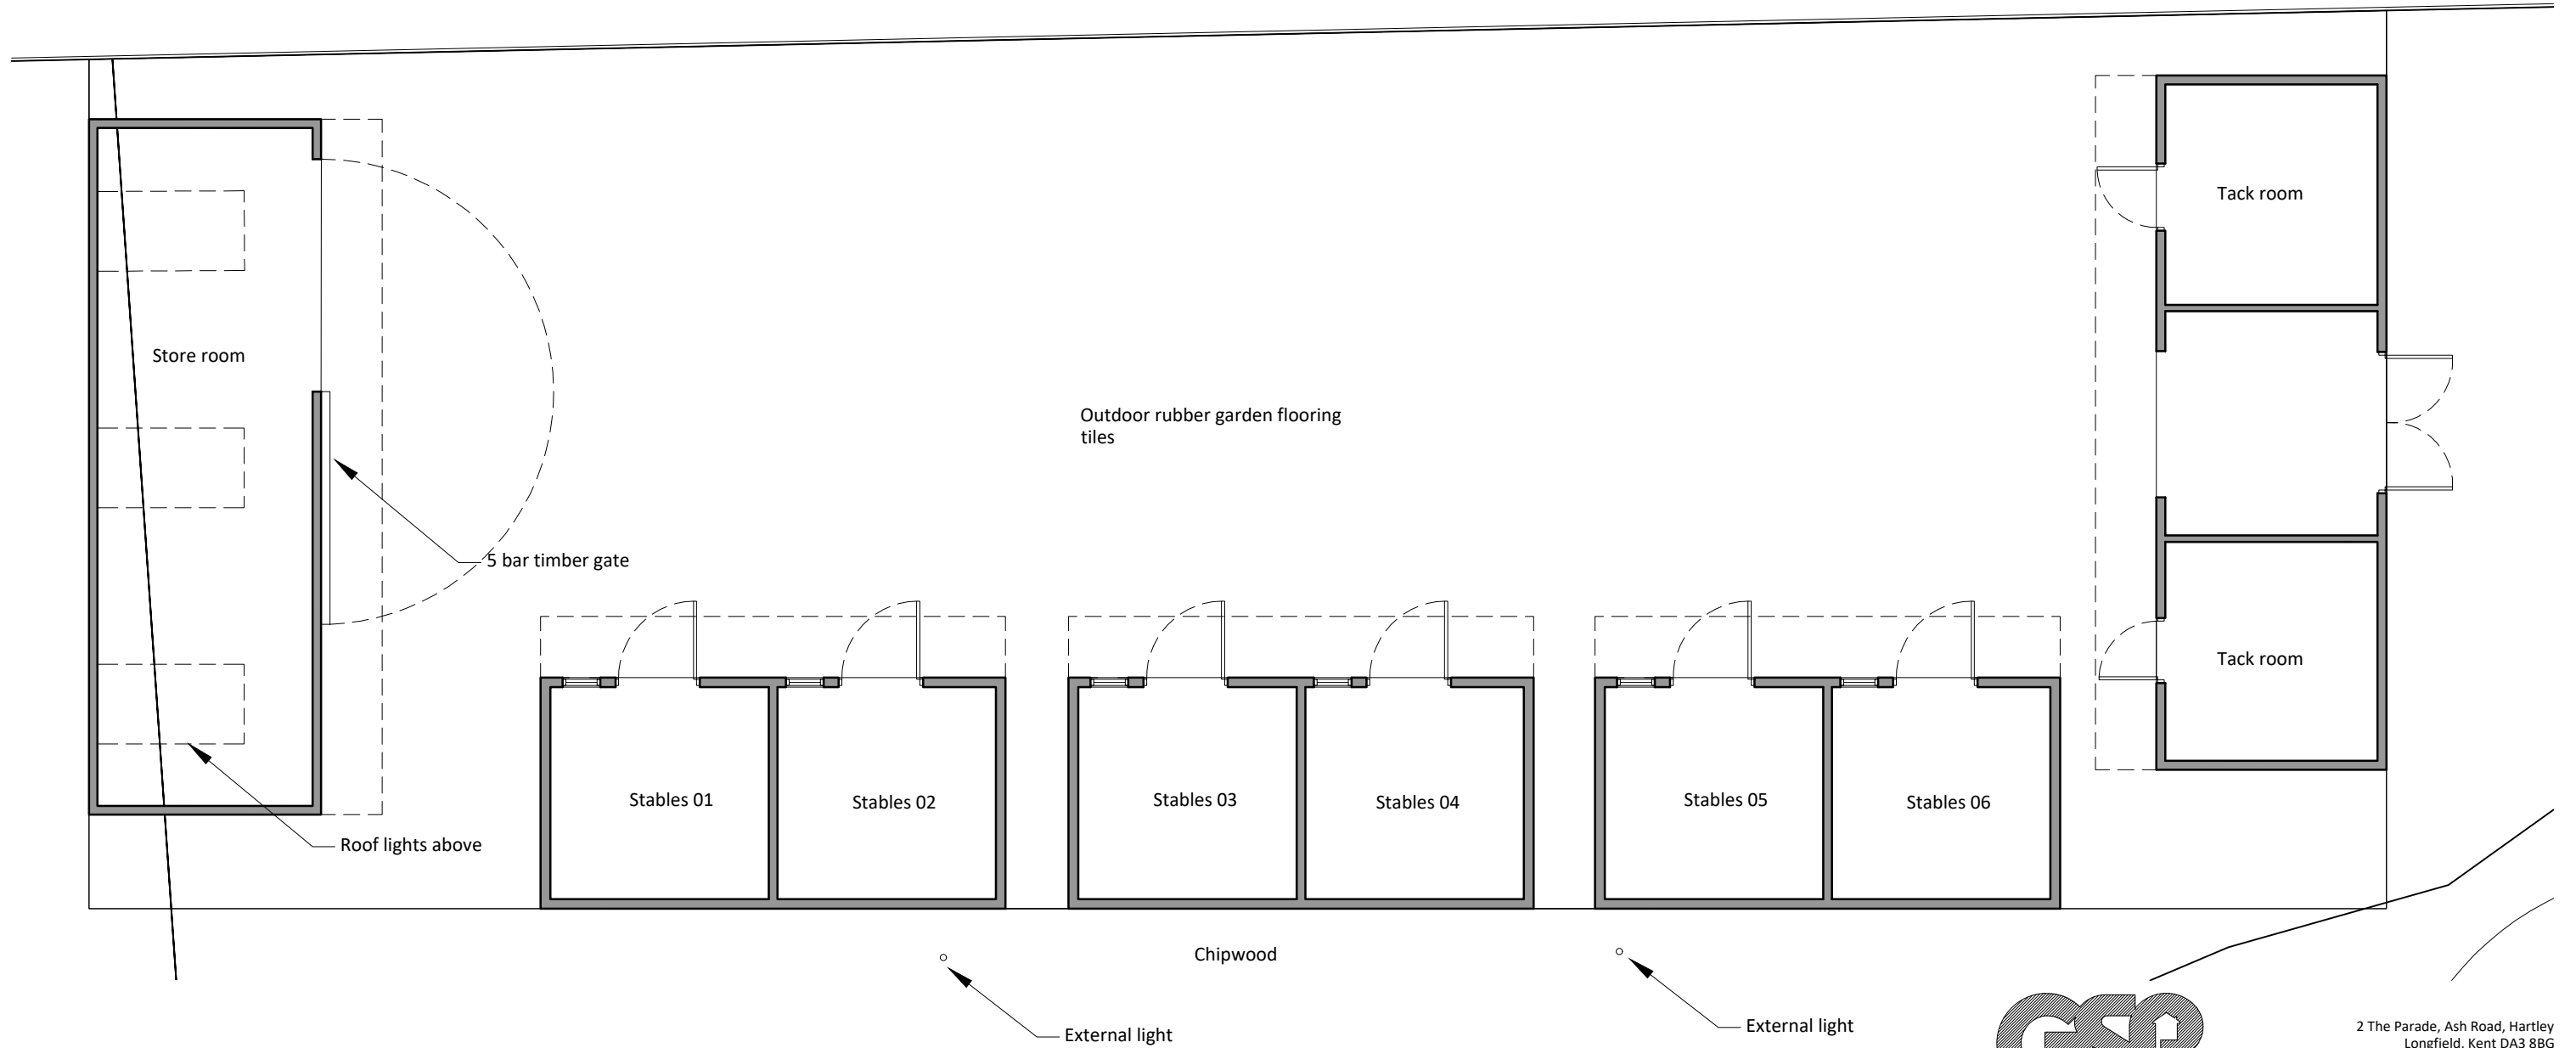

Sand Menage

2 The Parade, Ash Road, Hartley Longfield, Kent DA3 8BG

Tel: 01474 703705  
www.gsplanning.uk  
Email: office@gsplanning.uk

Project Title Broomsleigh Park, Styants Park, Styants Bottom Road, Seal, Kent TN15 0ES		Job No 4073
Drawing Title Existing Floor Plans	Drawing No 03	Revision -
Date 13.03.2024	Drawn by DA	Checked by PN
Scale 1:100@ A3	Note	