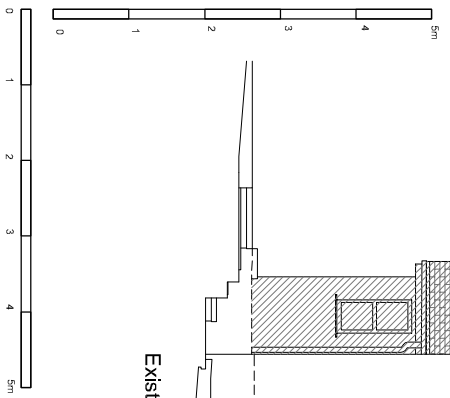

Existing Front Elevation

Existing Rear Elevation

Existing Side Elevation

Existing Side Elevation

Site Address: 38 Eynsford Rise, Sevenoaks
 Date: 26 March 2024
 Drawn by: C. Lutzow
 studio@cl-architect.co.uk

Notes:
 Issued for Planning only
 Dimensions to be checked prior to purchase or construction

claire lutzow
 architect

Drawing title:
 Existing Elevations
 Drawing number: EYN/PL/04
 Scale @ A3: 1:100