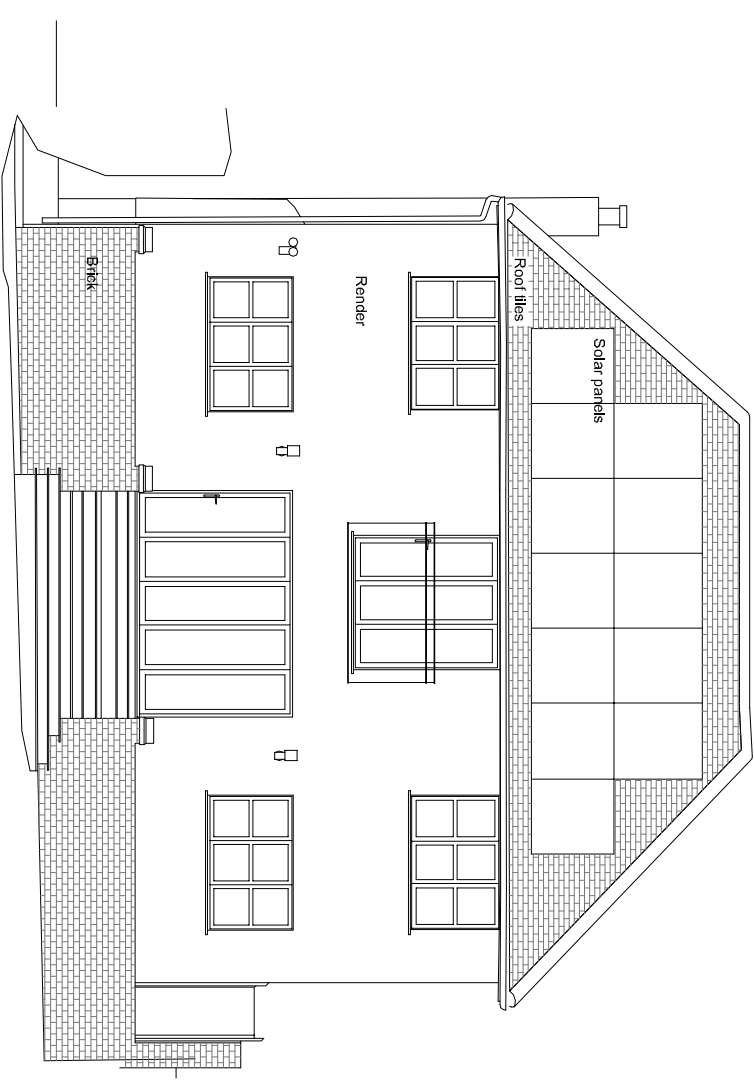

Existing Front Elevation

Existing Rear Elevation

Existing Side Elevation

Existing Side Elevation

Site Address: 38 Eynsford Rise, Sevenoaks
 Date: 26 March 2024
 Drawn by: C. Lutzow
 studio@cl-architect.co.uk

Notes:
 Issued for Planning only
 Dimensions to be checked prior to purchase or construction

claire lutzow
 architect

Drawing title:
 Existing Elevations
 Drawing number: EYN/PL/04
 Scale @ A3: 1:100