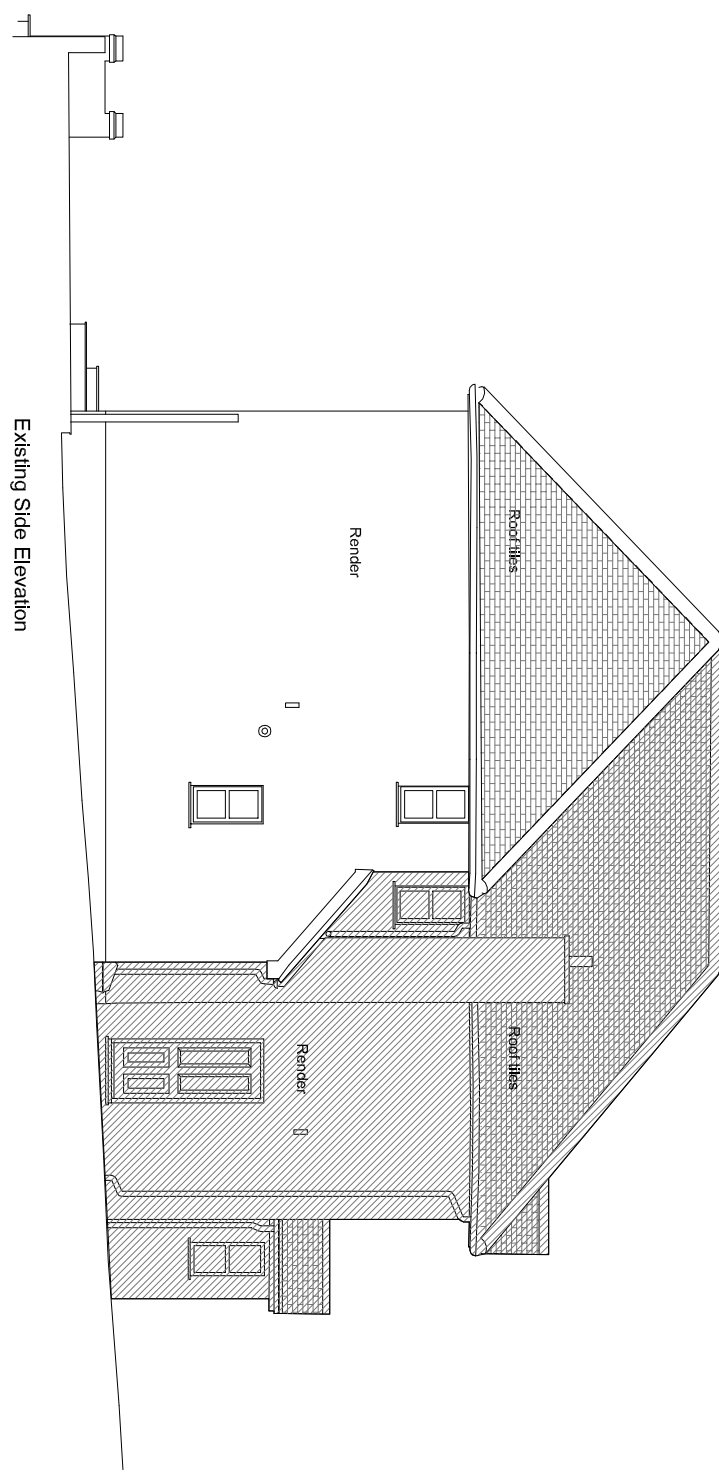

Existing Front Elevation

Existing Rear Elevation

Existing Side Elevation

Existing Side Elevation

Site Address: 38 Eynsford Rise, Sevenoaks
 Date: 26 March 2024
 Drawn by: C. Lutzow
 studio@cl-architect.co.uk

Notes:
 Issued for Planning only
 Dimensions to be checked prior to purchase or construction

claire lutzow
 architect

Drawing title:
 Existing Elevations
 Drawing number: EYN/PL/04
 Scale @ A3: 1:100