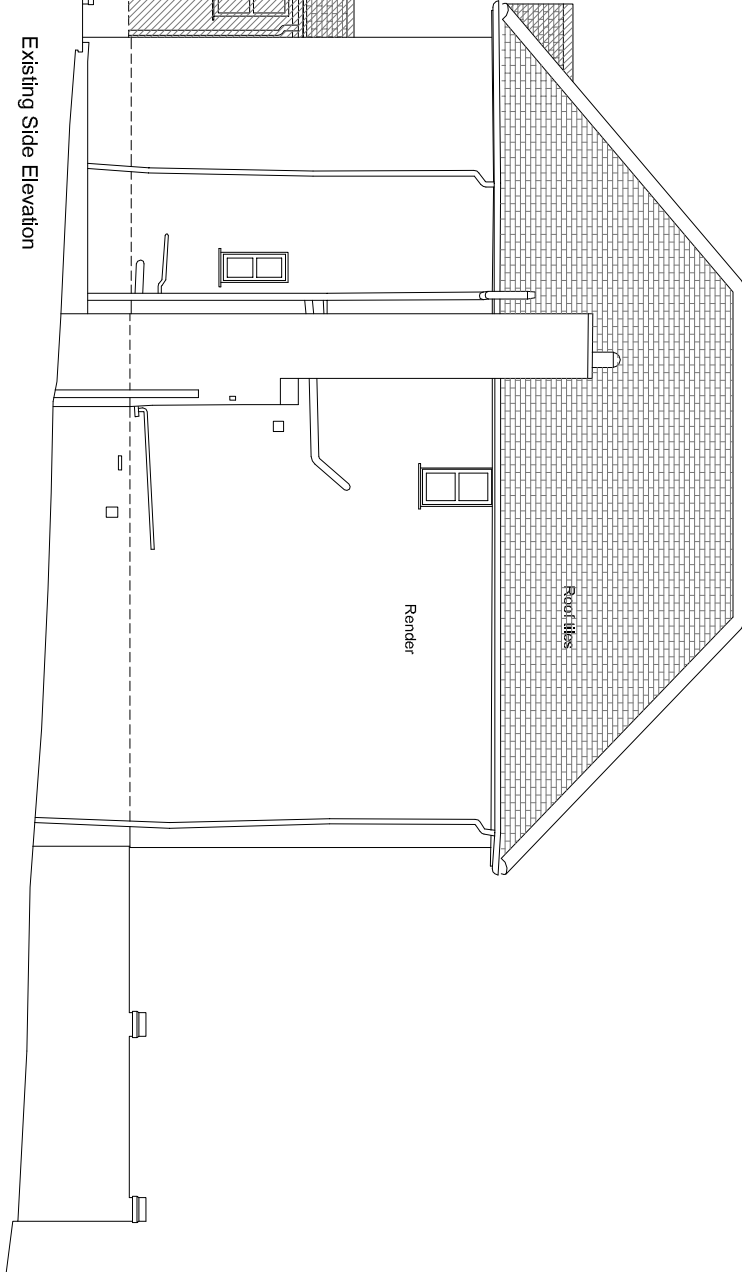

Existing Front Elevation

Existing Rear Elevation

Existing Side Elevation

Existing Side Elevation

Site Address: 38 Eynsford Rise, Sevenoaks
 Date: 26 March 2024
 Drawn by: C. Lutzow
 studio@cl-architect.co.uk

Notes:
 Issued for Planning only
 Dimensions to be checked prior to purchase or construction

claire lutzow
 architect

Drawing title:
 Existing Elevations
 Drawing number: EYN/PL/04
 Scale @ A3: 1:100