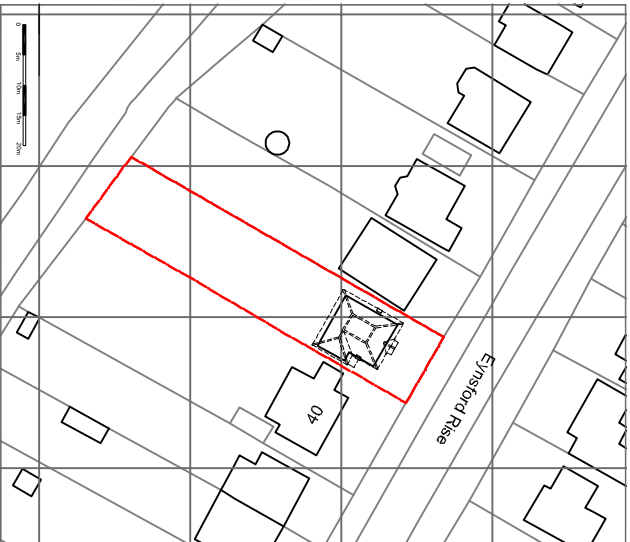

Site Address: 38 Eynsford Rise, Sevenoaks
Date: 26 March 2024
Drawn by: C. Lutzow
studio@cl-architect.co.uk

Notes:
Issued for Planning only
Dimensions to be checked prior to purchase or construction

claire lutzow
architect

Drawing title:
Location Plan & Site Plan
Drawing number: EYN/PL/01
Scale @ A3: 1:1250 & 1:500