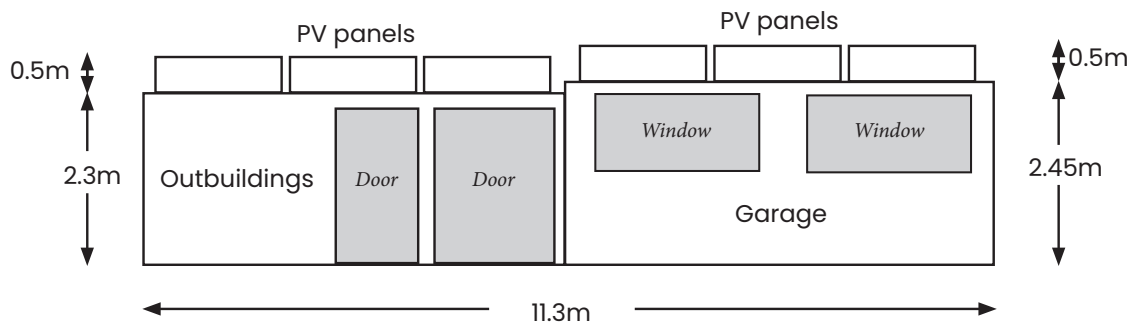

Shepherds Farm | Garage/Outbuildings | Rear Elevation (Facing South)

Scale Drawing

In the background you can see the new Northfield View housing development that now surrounds Shepherds Farm on three sides.

The nearest new build house is approx. 40m meters distance from the main house and proposed solar panel installation site

Photo rendering