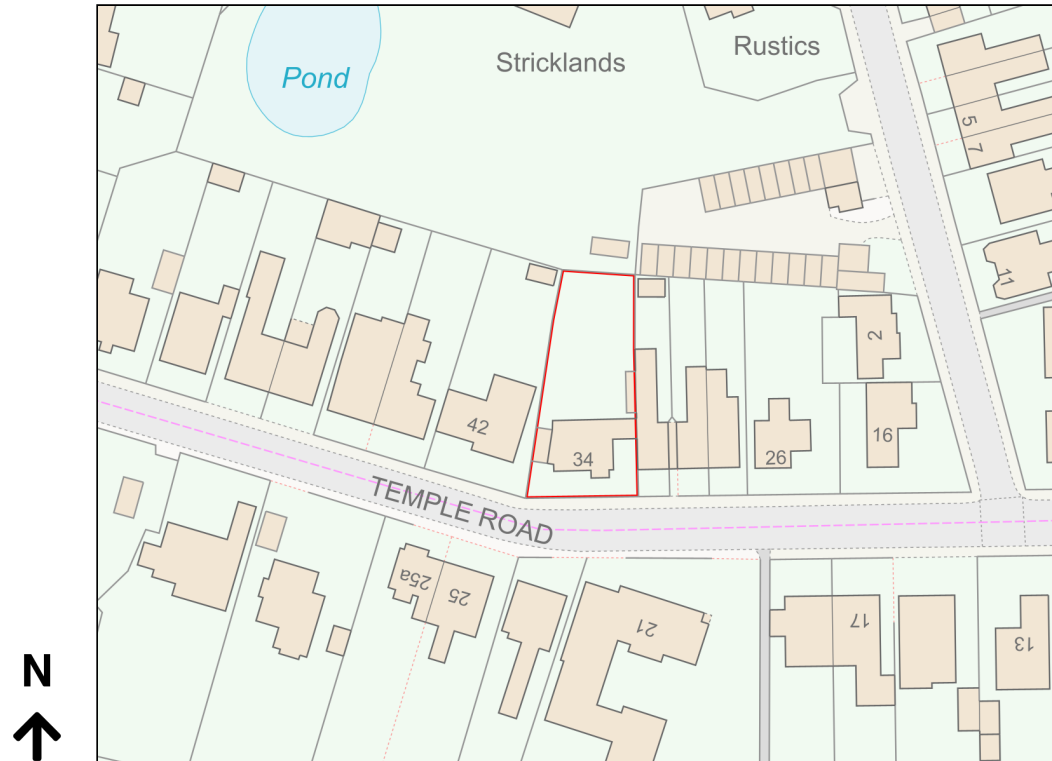

Location Plan

Site Address: 34, Temple Road, Stowmarket, IP14 1AT

Date Produced: 24-Apr-2024

Scale: 1:1250 @A4

Planning Portal Reference: PP-12988467v2