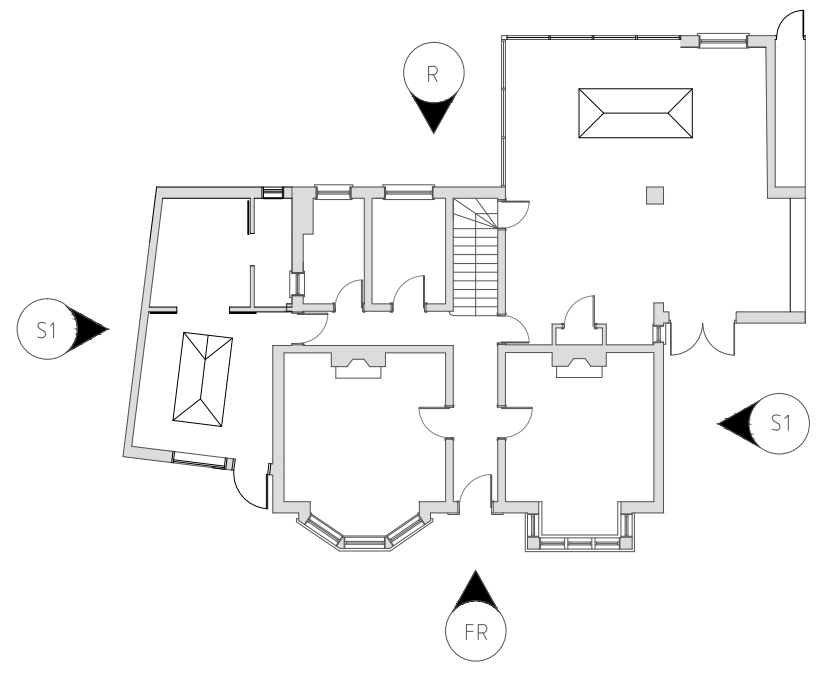

Client: Alastair Leven

Project Title: 34 Temple Road

Drawing status: PLANNING

Do not scale from drawing

Front Elevation (South facing)

Front Elevation - Perimeter wall shown (South facing)

Revision:

Drawing number: 1026 204

Drawing Title: Proposed Front elevation

Scale: 1:100@A3

Drawn/checked by: TN

Date: 19.04.2024