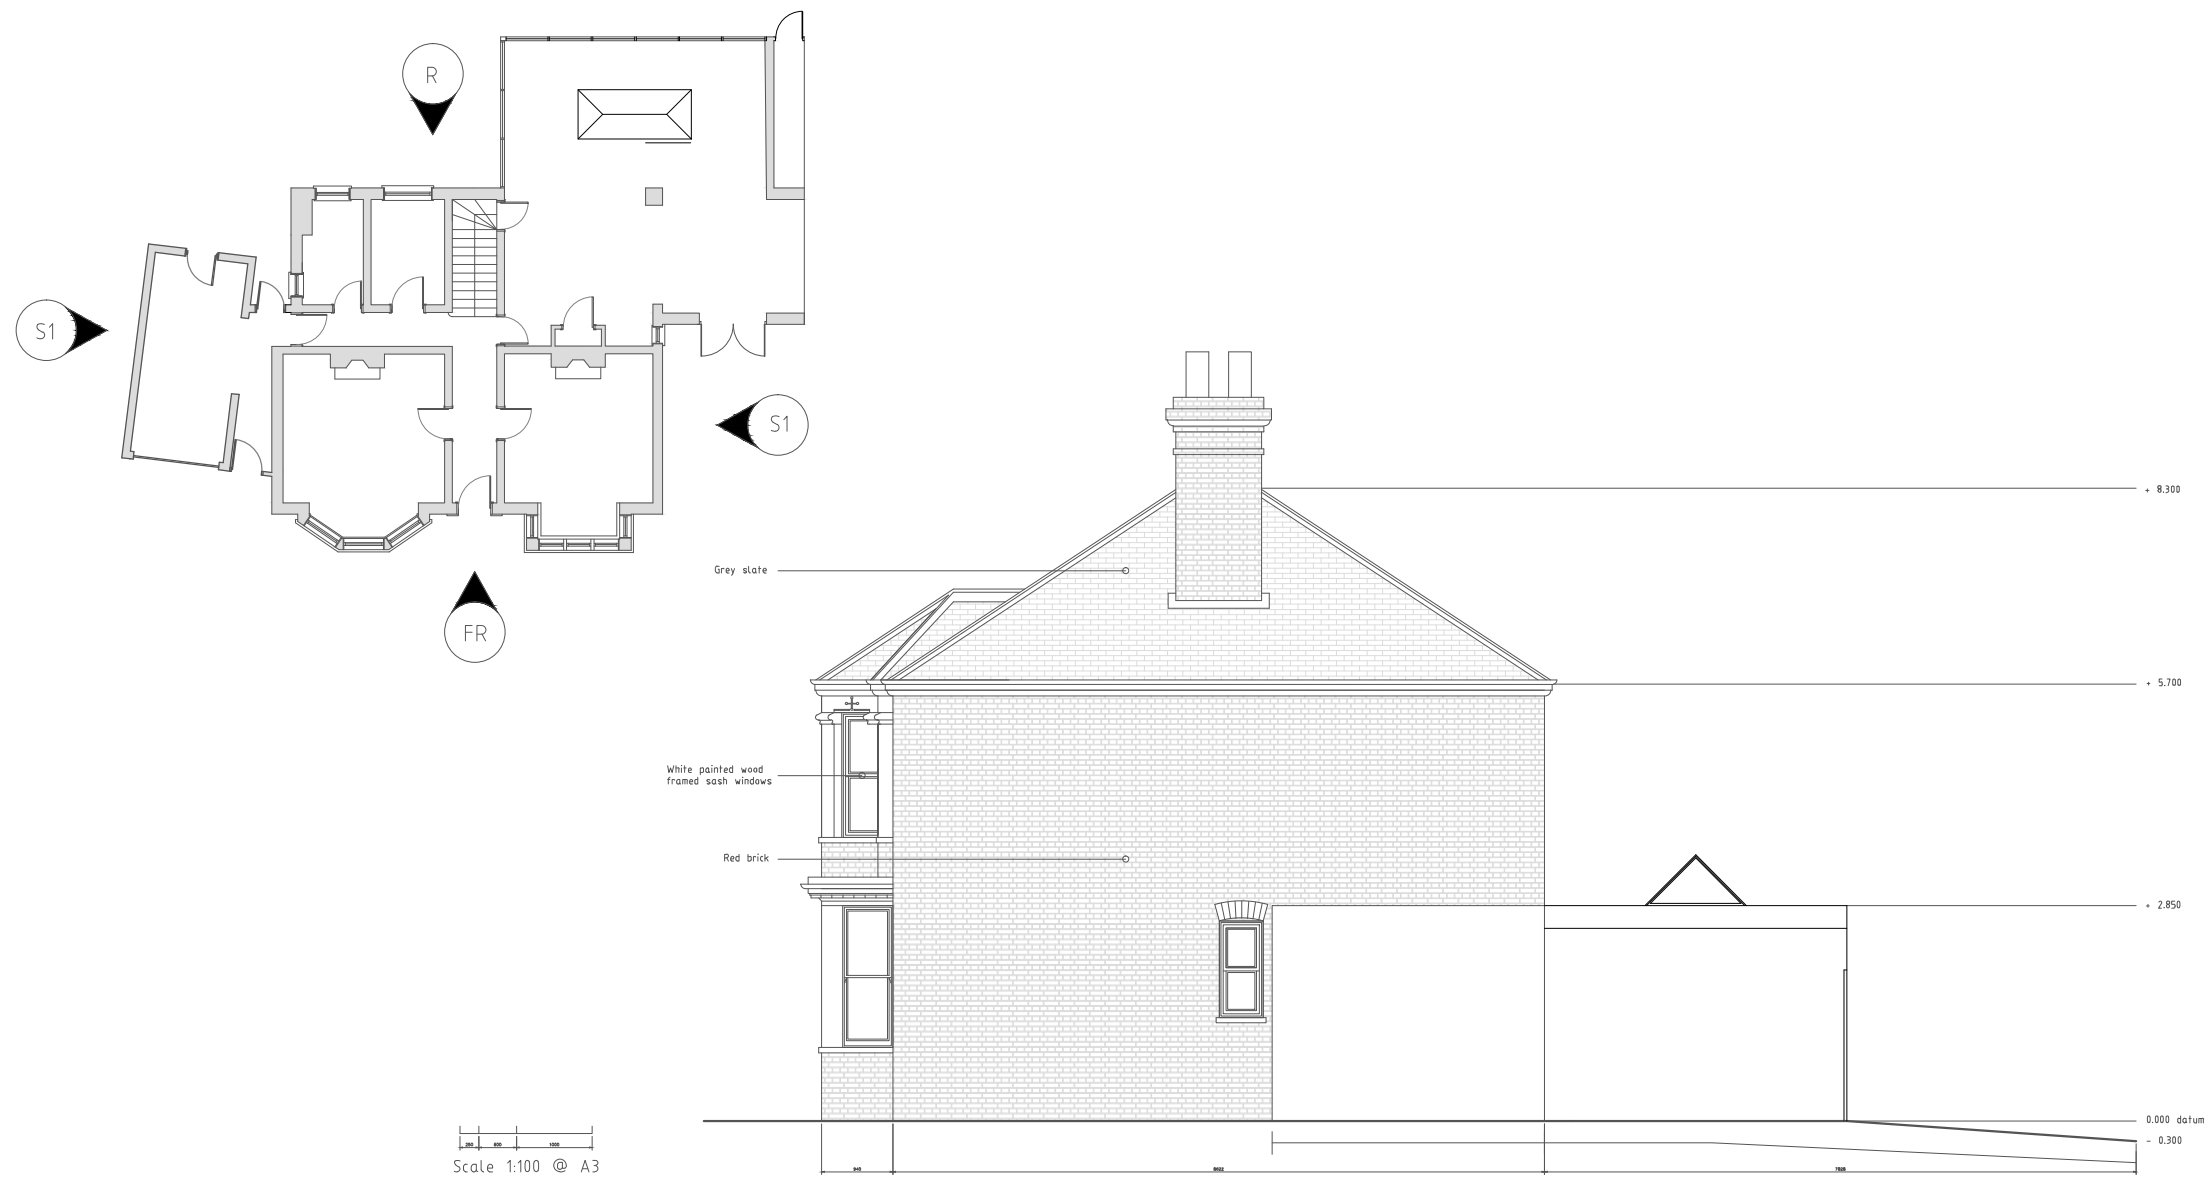

Client: Alastair Leven

Project Title: 34 Temple Road

Drawing status: PLANNING

Do not scale from drawing

Elevation 1 (West facing)

Revision:

Drawing number: 1026 202

Drawing Title: Existing elevation 1 (west)

Scale: 1:100@A3

Drawn/checked by: TN

Date: 19.04.2024