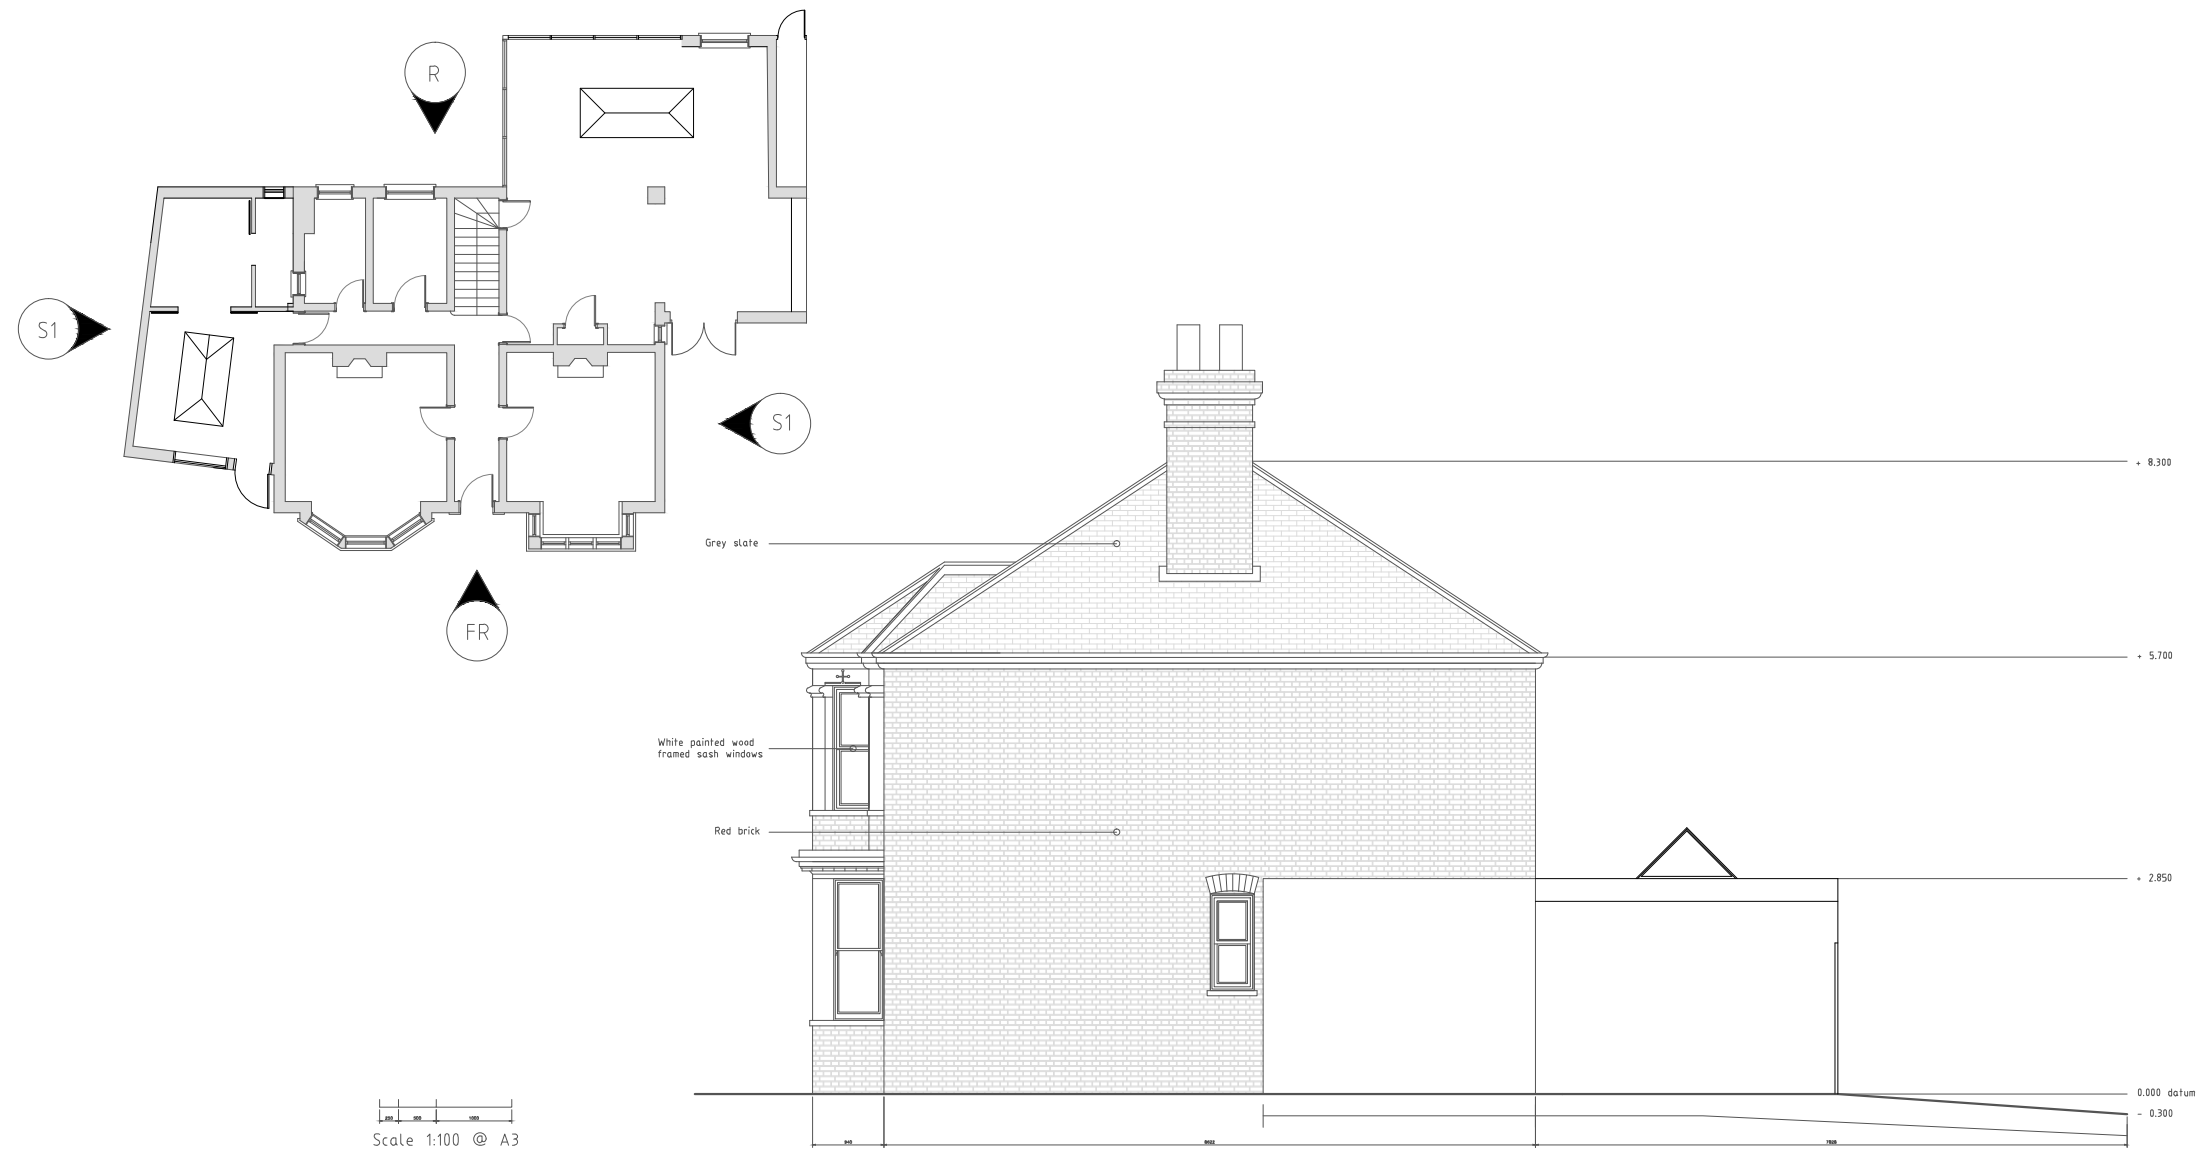

Client: Alastair Leven

Project Title: 34 Temple Road

Drawing status: PLANNING

Do not scale from drawing

Elevation 1 (West facing)

Revision:

Drawing number: 1026 206

Drawing Title: Proposed elevation 1 (west)

Scale: 1:100@A3

Drawn/checked by: TN

Date: 19.04.2024