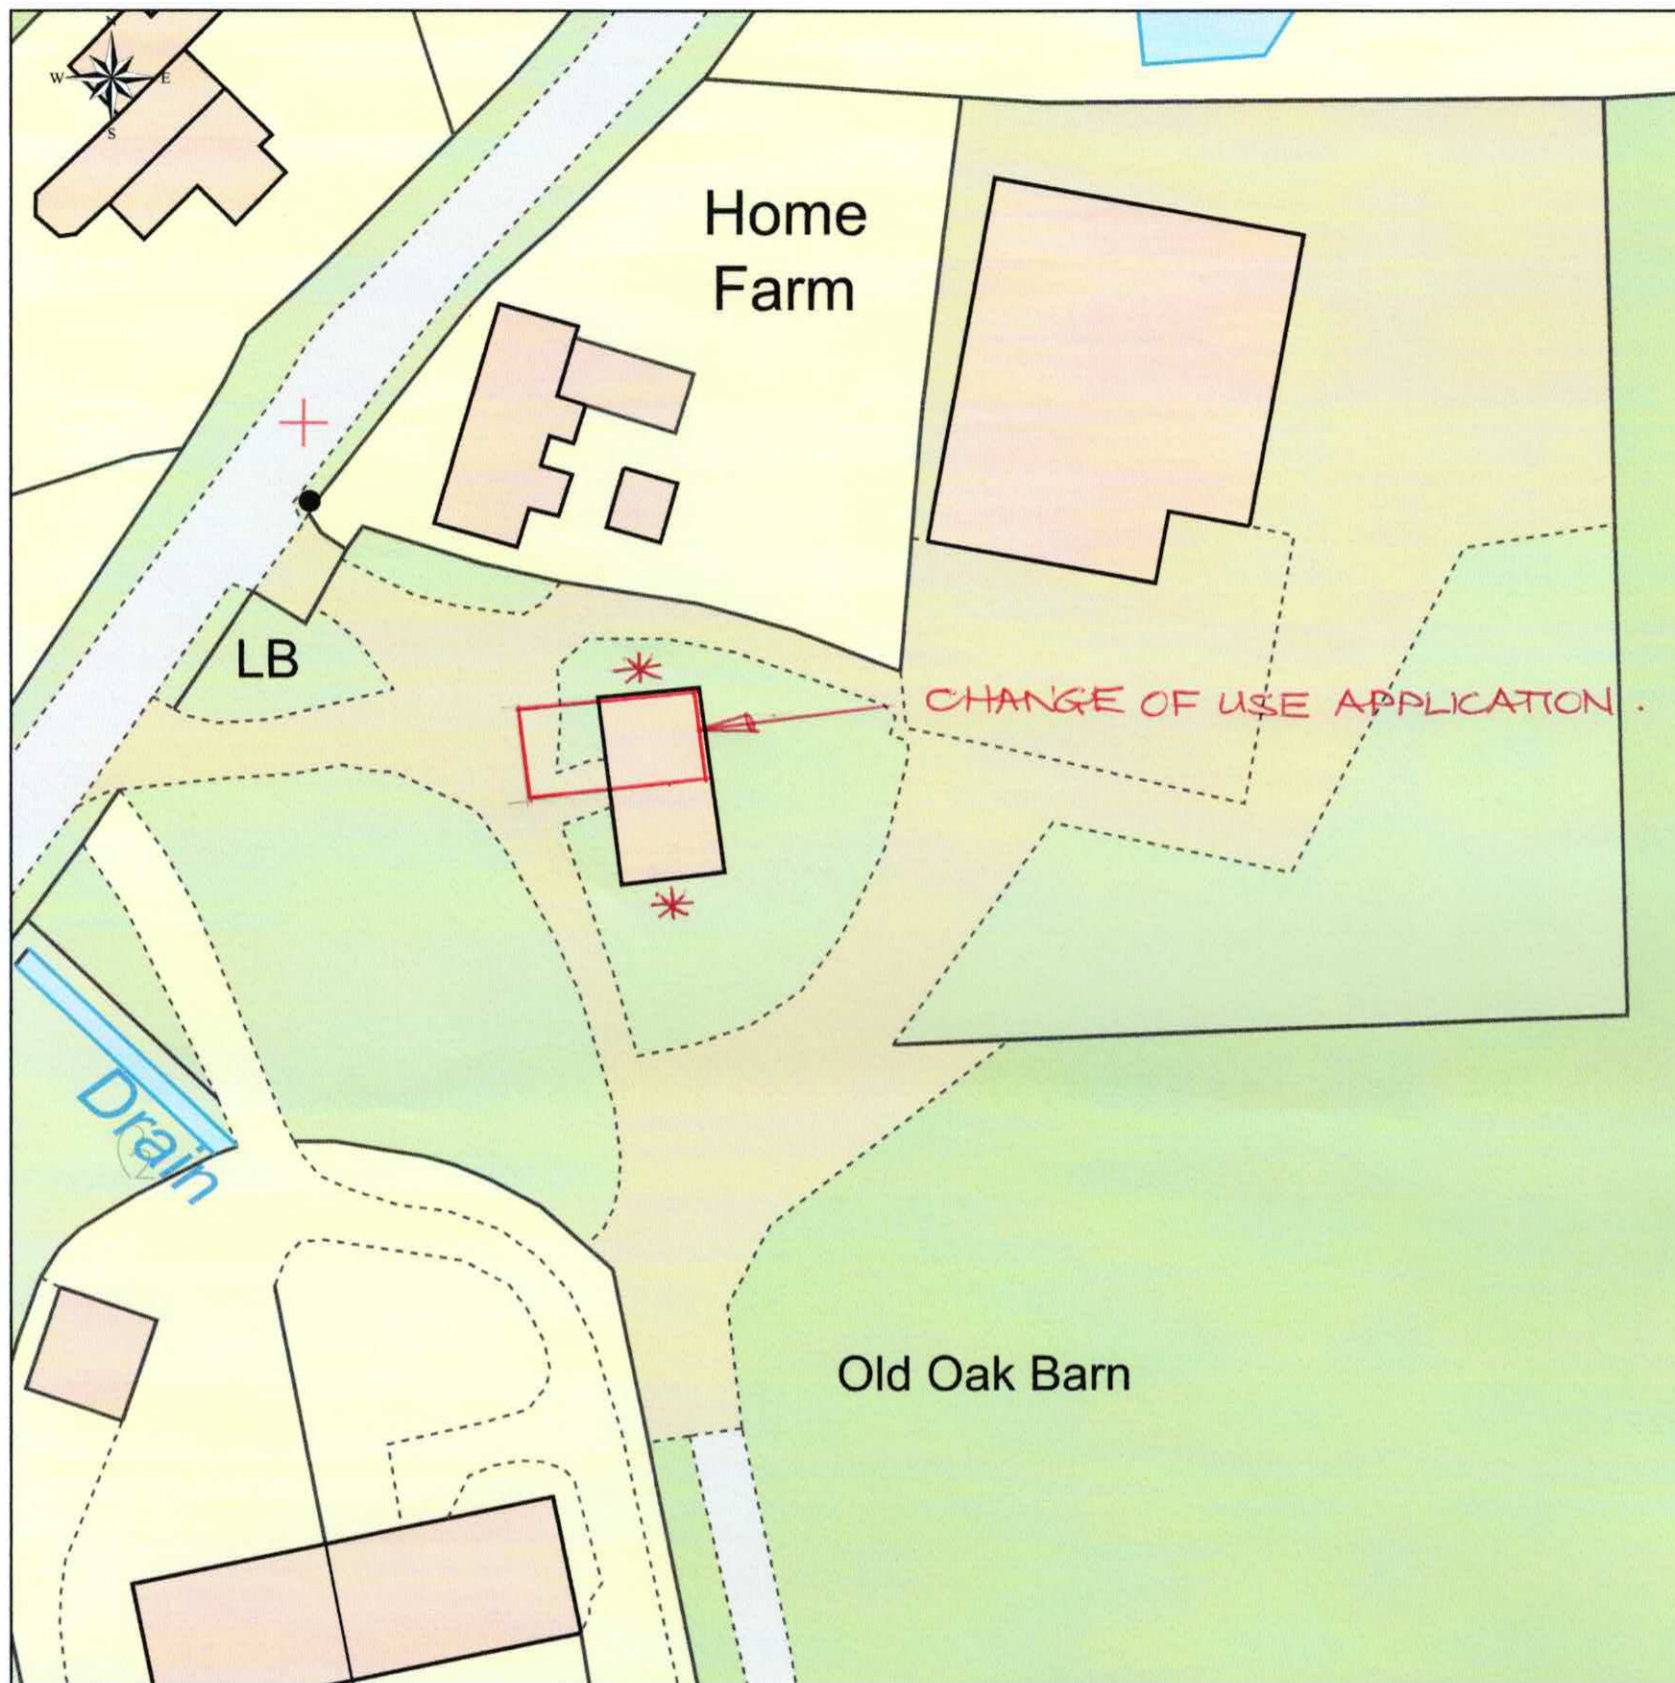

SITE BLOCK PLAN

BIODIVERSITY ENHANCEMENT LAYOUT.

This Plan includes the following Licensed Data: OS MasterMap Colour PDF Location Plan by the Ordnance Survey National Geographic Database and incorporating surveyed revision available at the date of production. Representation in whole or in part is prohibited without the prior permission of Ordnance Survey. The representation of a road, track or path is no evidence of a right of way. The representation of features, as lines is no evidence of a property boundary. © Crown copyright and database rights, 2022. Ordnance Survey 0100031673

0m 10m 20m 30m 40m 50m

Scale: 1:500, paper size: A3

HOME FARM, WEST STREET, WALSHAM LE WILLOWS, BURY ST EDMUNDS, IP31 3AP

* RSPB 'LODGE' OPEN-FRONT NEST BOX AND RSPB 'BURFORD' BAT BOX LOCATED ON BOTH GABLE ENDS OF CARTLODGE BUILDING.