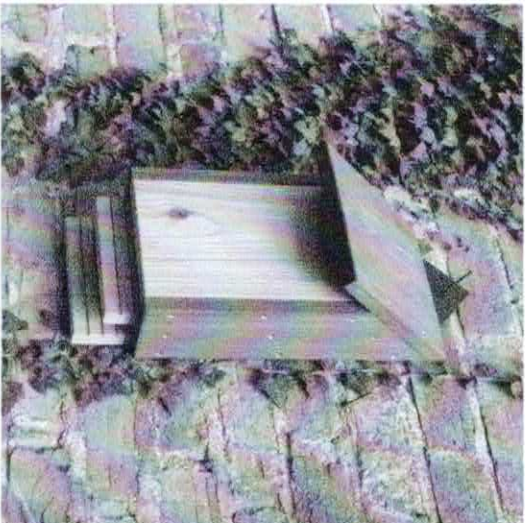

Bird food

Bird care

Wildlife & garden

Binoculars & scopes

Gifts, clothing & home

Books & stationery

Sale

NEW

Donate

Shop login

Register

Visit the RSPB website

RSPB Burford bat box

★★★★★ (1 Review)

£35.00

Quantity

- | +

In stock

Add to Basket

FREE UK delivery with orders over £50

Product description

These protected mammals have lost many roosts in recent years. Provide bats with a place to roost in your garden with this quality bat nesting box.

It is made from solid, durable FSC® certified timber which provides great insulation. It features two different-sized chambers, making it suitable for pipstrelles in the smaller chamber and brown long eared bats and noctules in the larger chamber. Only one species per box at any time will roost.

Save £1 when you buy this bat box and a bat guide and seeds attractor pack together. See item R405160 for details.

Please note that bats are a protected species and it is an offence to knowingly disturb an active roost without a license.

- Measures: 44 x 21 x 15cm.

Product ID: R405121

MagnusShipDirect:

false