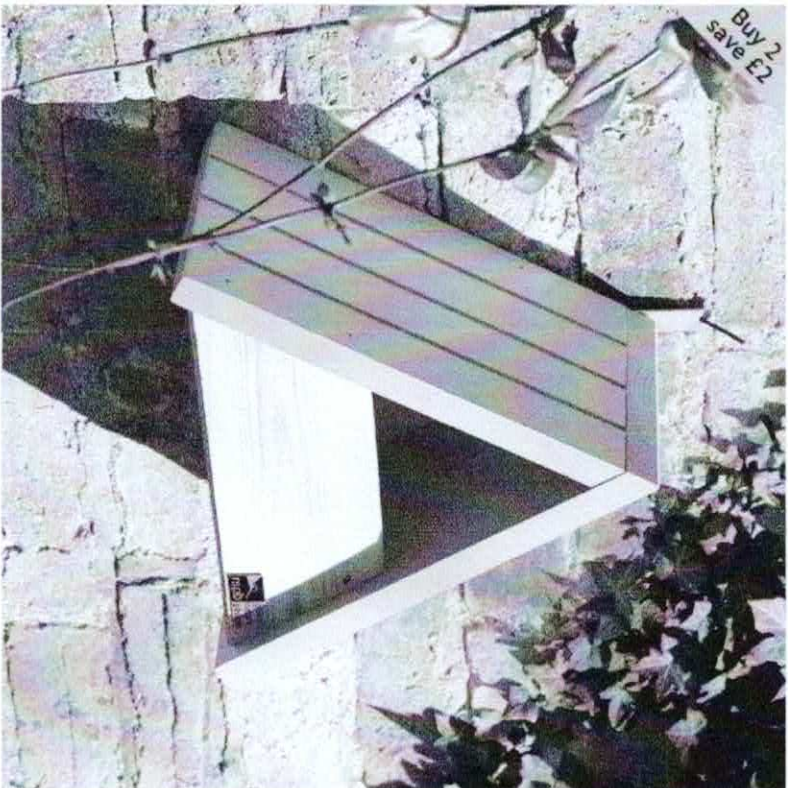

[Donate](#)

[Shop login](#)

[Register](#)

[Visit the RSPB website](#)

Lodge nest box open-front

★★★★★ (1 Review)

Save £2 when you buy two promotional Nest boxes!

[Details](#)

£26.00

Quantity:

- 1 +

In stock

Add to Basket

FREE UK delivery with orders over £50

Product description

Our new Lodge nest boxes are suitable for a variety of garden birds. Beautifully-made in the UK from FSC® certified timber in two styles. This open-front design is ideal for robins, wrens or pied wagtails.

- Ideal for robins, wrens or pied wagtails
- Removable base for easy cleaning
- Refined design including drainage holes
- Measures 25.5 x 29 x 16.5cm.

Also available is the Classic apex which features a 32mm entry hole and is perfect for blue tits, great tits and house sparrows in particular. Both boxes have drainage holes and the base can be removed for easy end-of-season cleaning.