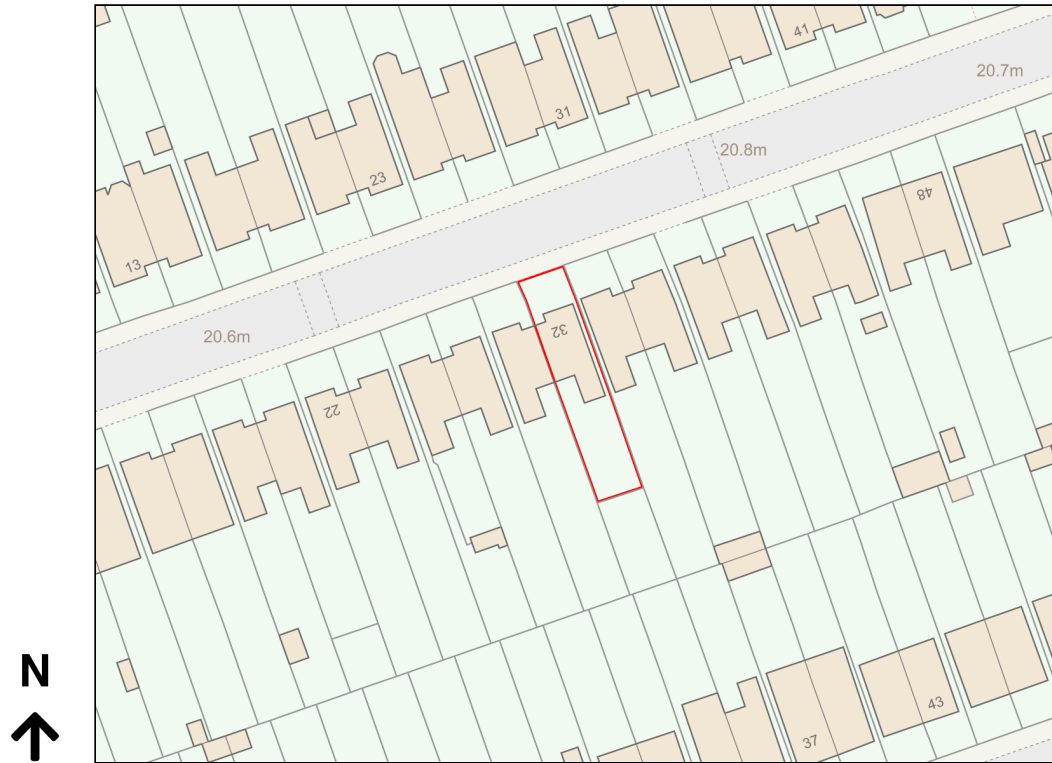

Location Plan

Site Address: 32a, Inchmery Road, Catford, London, SE6 2NE

Date Produced: 18-Apr-2024

Scale: 1:1250 @A4

Planning Portal Reference: PP-12922969v1