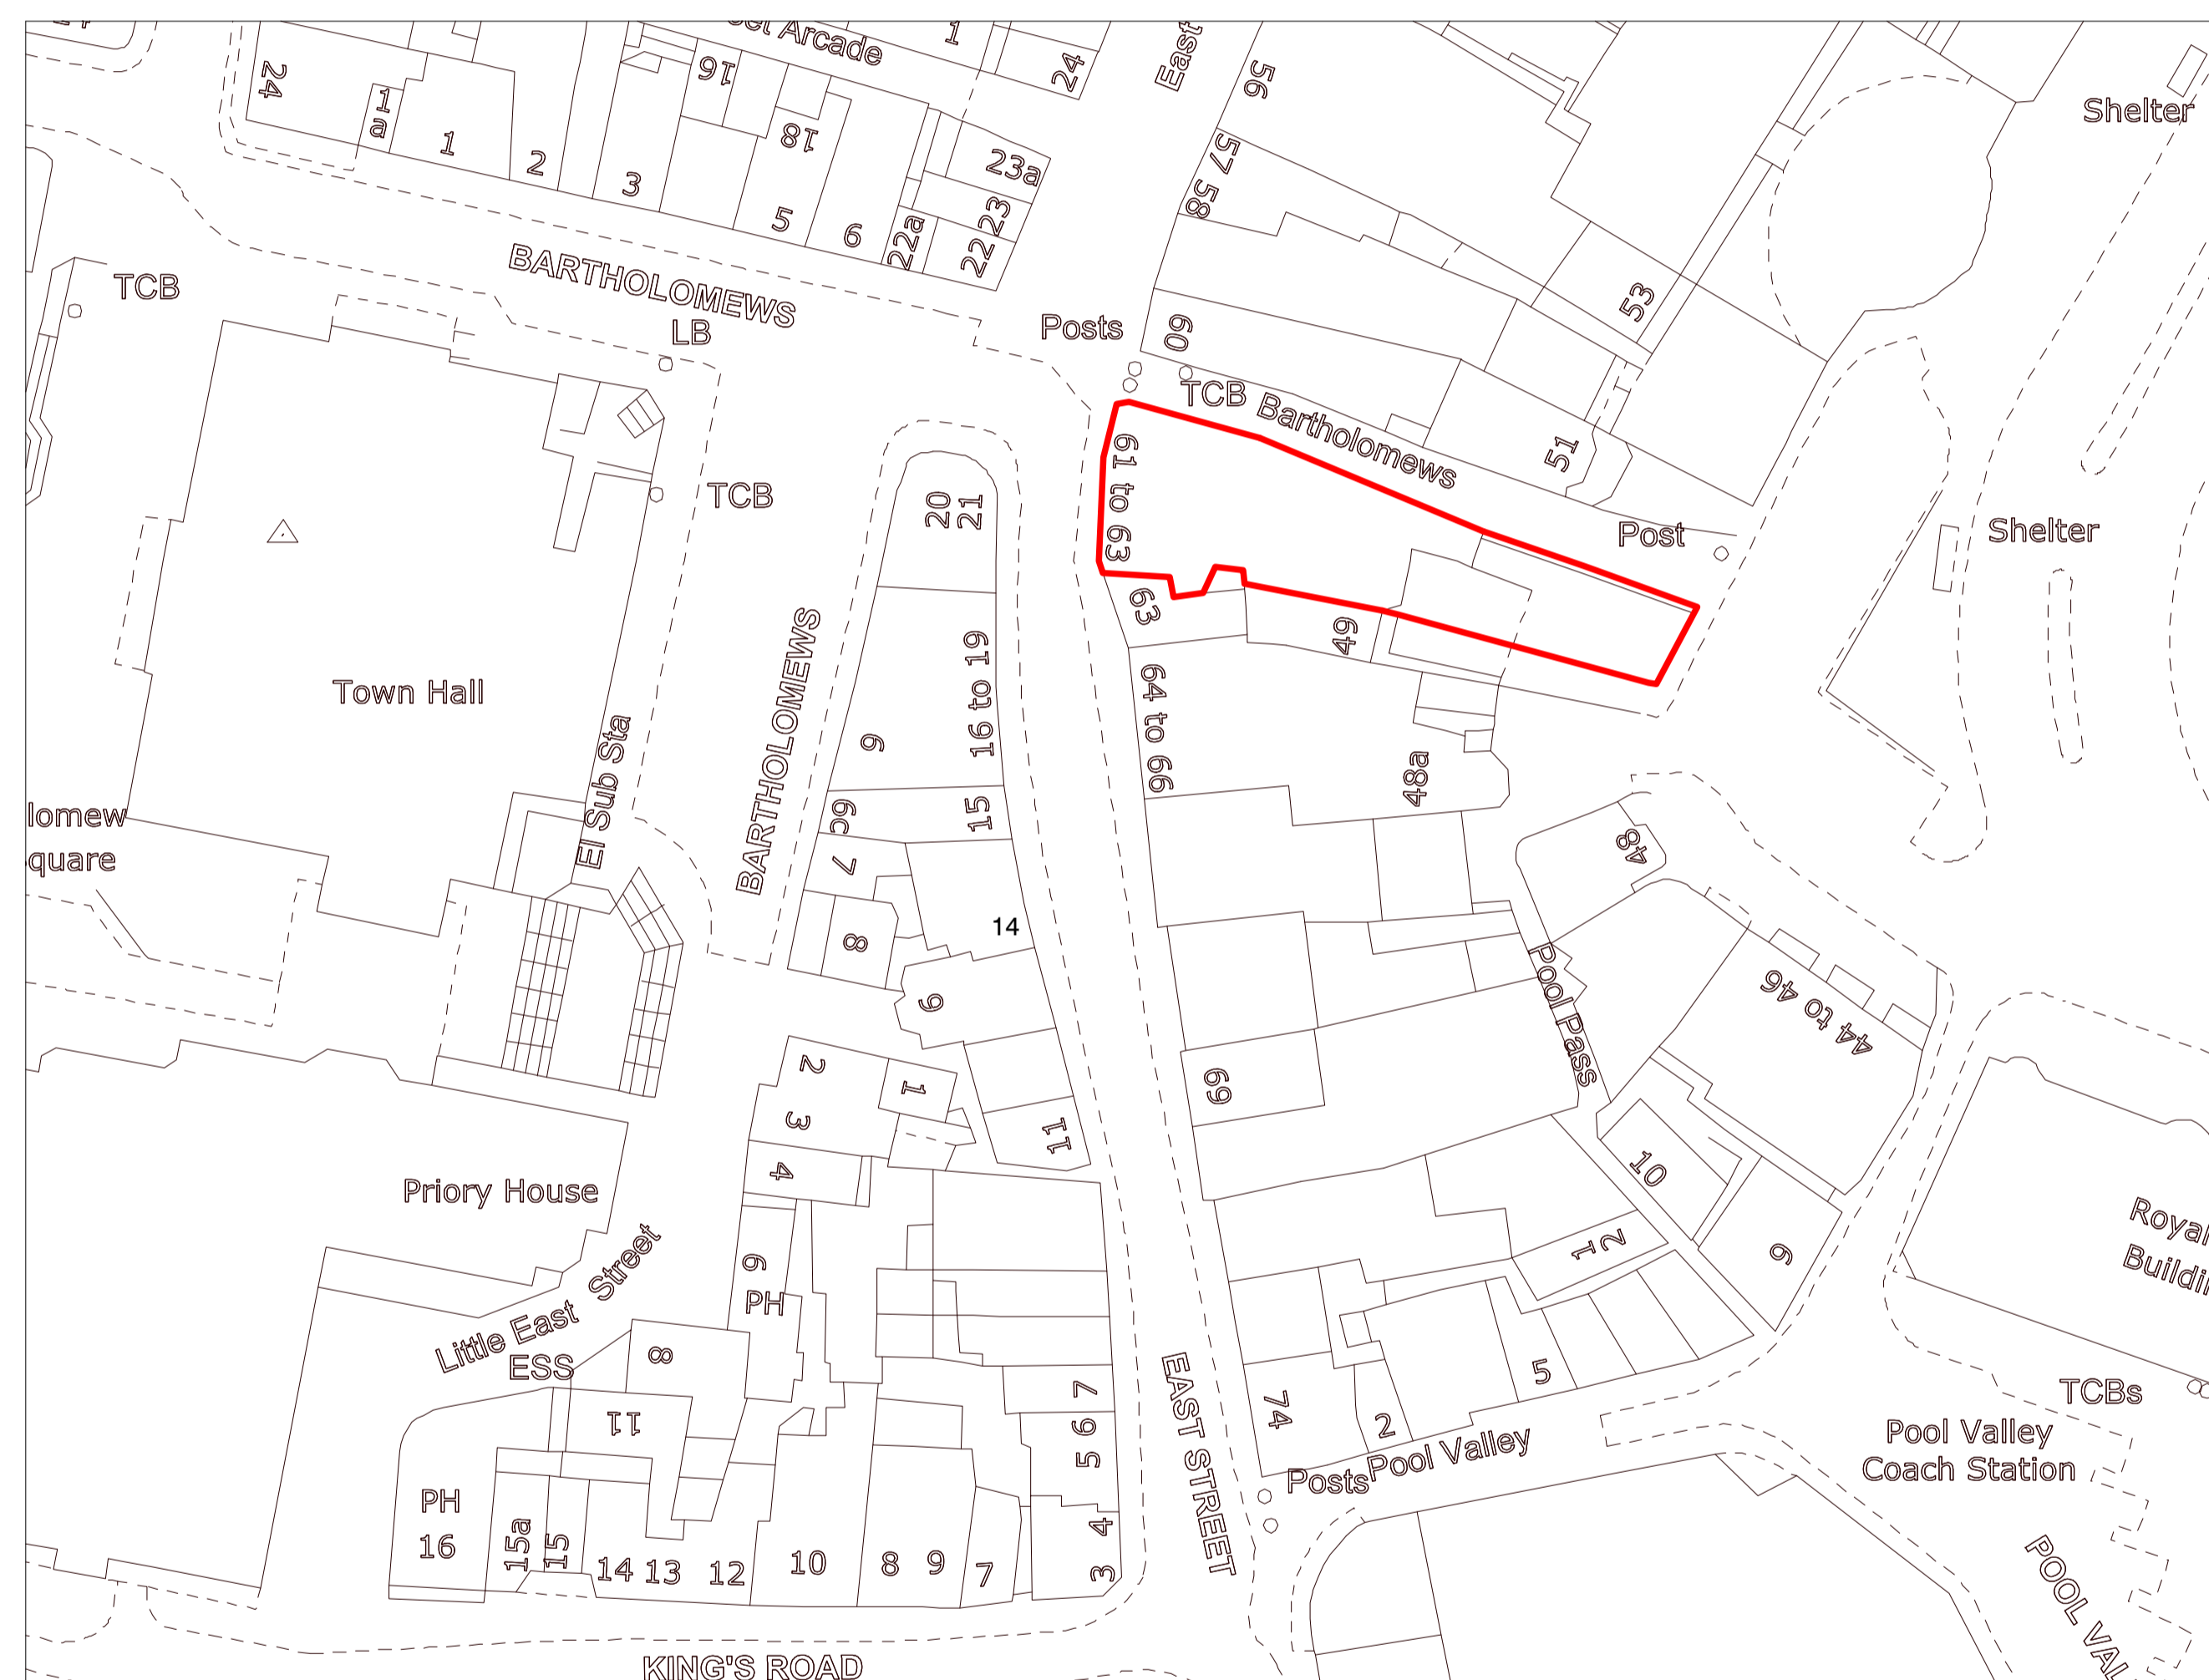

REVISION DETAILS		DATE	DRW	CHK
A	IFP	16.06.23	MIDA	MIDA

DRAWING NO.

E00

Issued 16.06.23

Revision **A**

Existing Site Plan

MIDA

MIDA ARCHITECTURE LTD
 Old Post Room
 Somerset House
 London
 WC2R 1LA
 info@mida-architecture.co.uk
 +44 (0)207-998-3781
 www.mida-architecture.co.uk

PROJECT
 62-63 EAST STREET & 52 OLD STEINE, BRIGHTON, BN1 1HQ

TITLE
 EXISTING SITE PLAN

STATUS
 PLANNING

DATE
 16.06.23

REVISION
 A

SCALE
 1 : 500 @A1