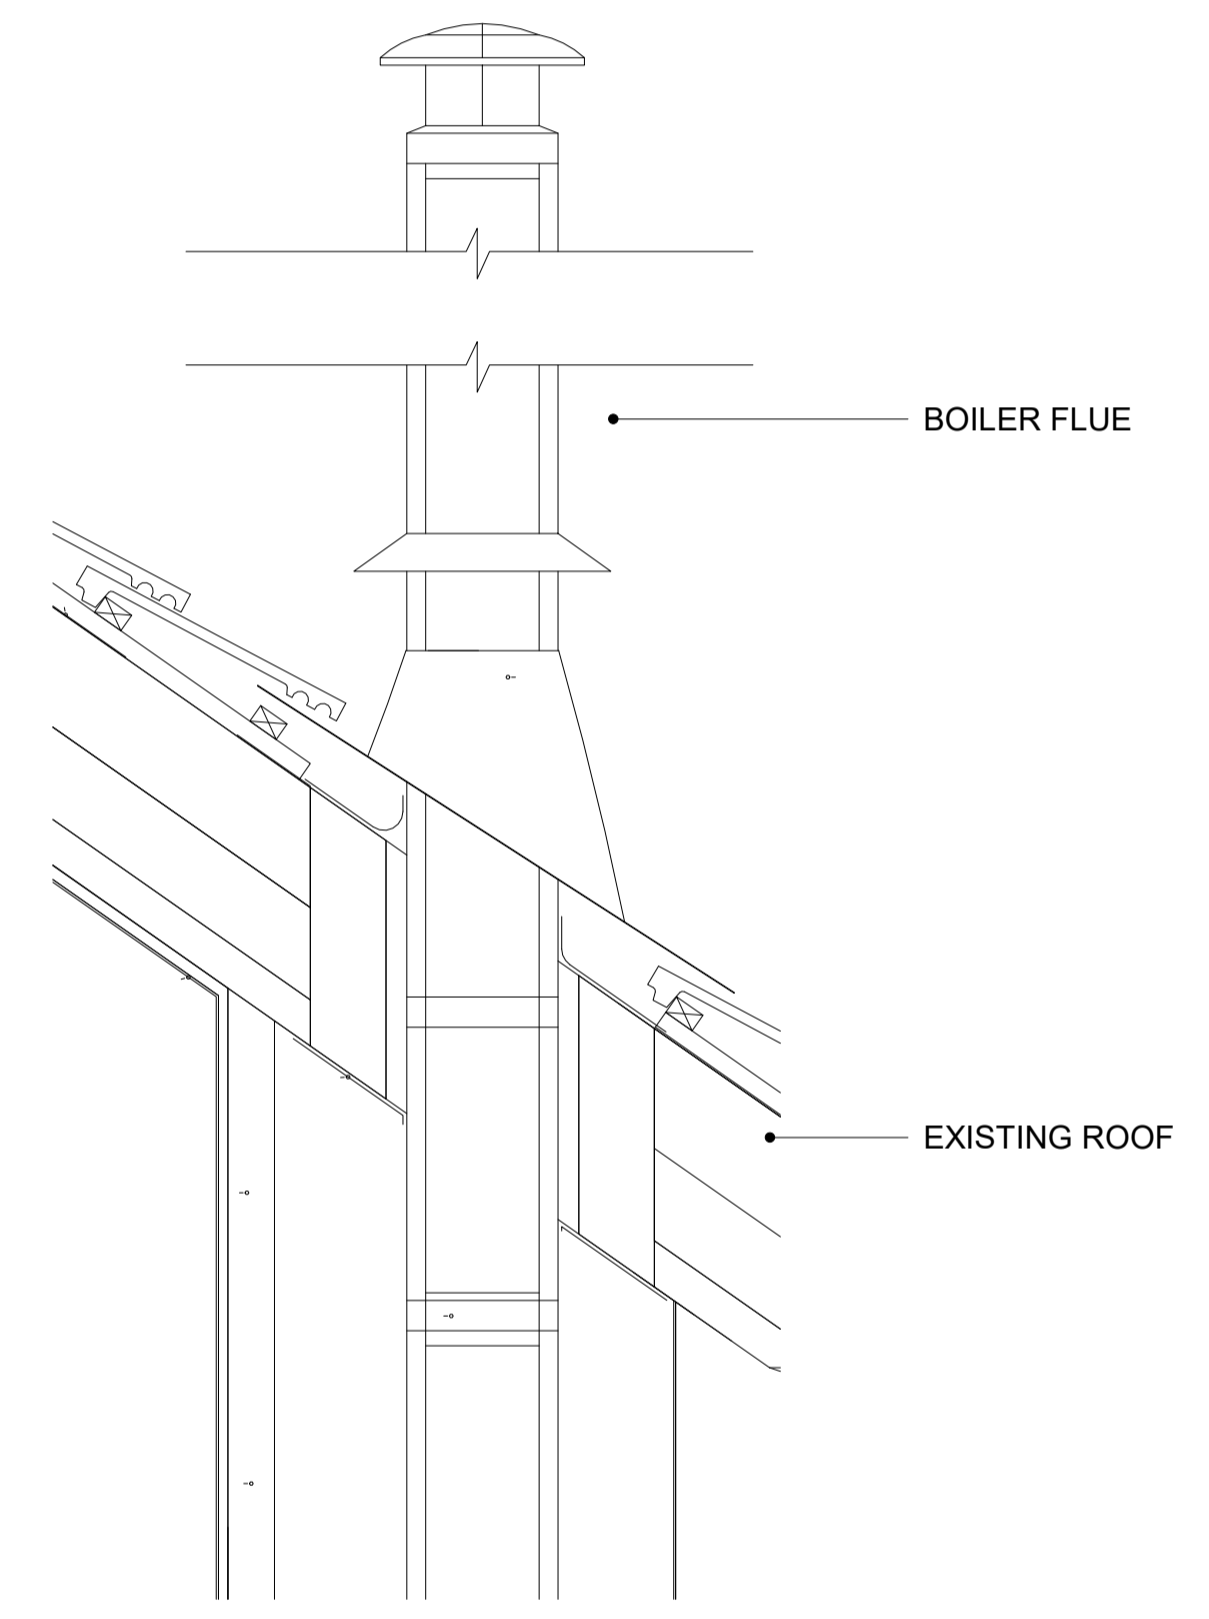

DRAWING NO.

P12

Issued 05.01.24

Revision

01 PROPOSED ROOF PLAN - BOILER FLUES 1:25

BOILER Flue 1:10

MIDA MIDA ARCHITECTURE LTD
 Old Post Room
 Somerset House
 London
 WC2R 1LA
 info@mida-architecture.co.uk
 +44 (0)207-998-3781
 www.mida-architecture.co.uk

PROJECT
 62-63 EAST STREET & 52 OLD STEINE, BRIGHTON, BN1 1HQ

TITLE
 PROPOSED BOILER FLUE

STATUS
 PLANNING

DATE 05.01.24 REVISION SCALE As indicated @A1