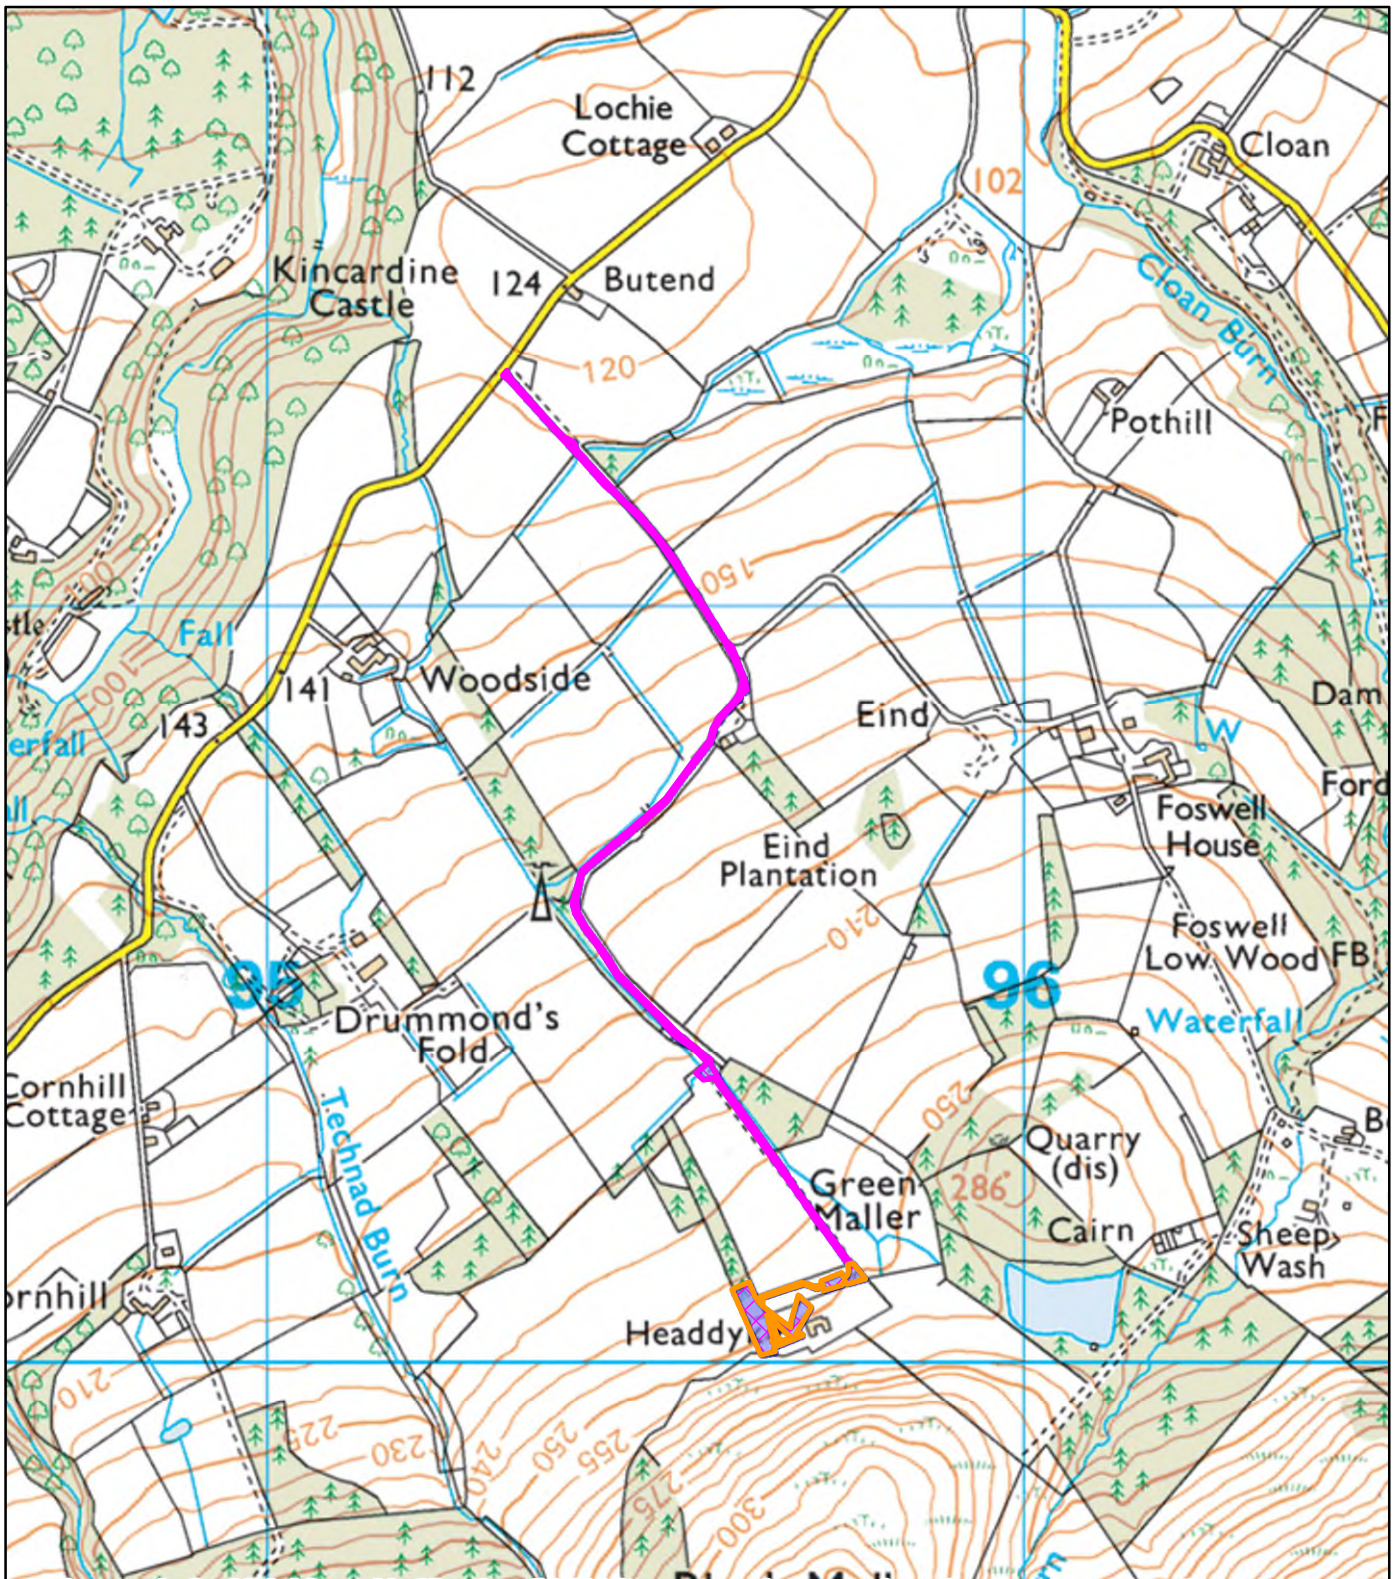

Perth & Kinross Council

NEIGHBOUR NOTIFICATION

Location Plan showing planning application site

This map is for Neighbour Notification ONLY. It must not be reproduced or used for any other purpose.

© Crown copyright [and database rights] 2023 OS 100016971. You are permitted to use this data solely to enable you to respond to, or interact with, the organisation that provided you with the data. You are not permitted to copy, sub-licence, distribute or sell any of this data to third parties in any form.