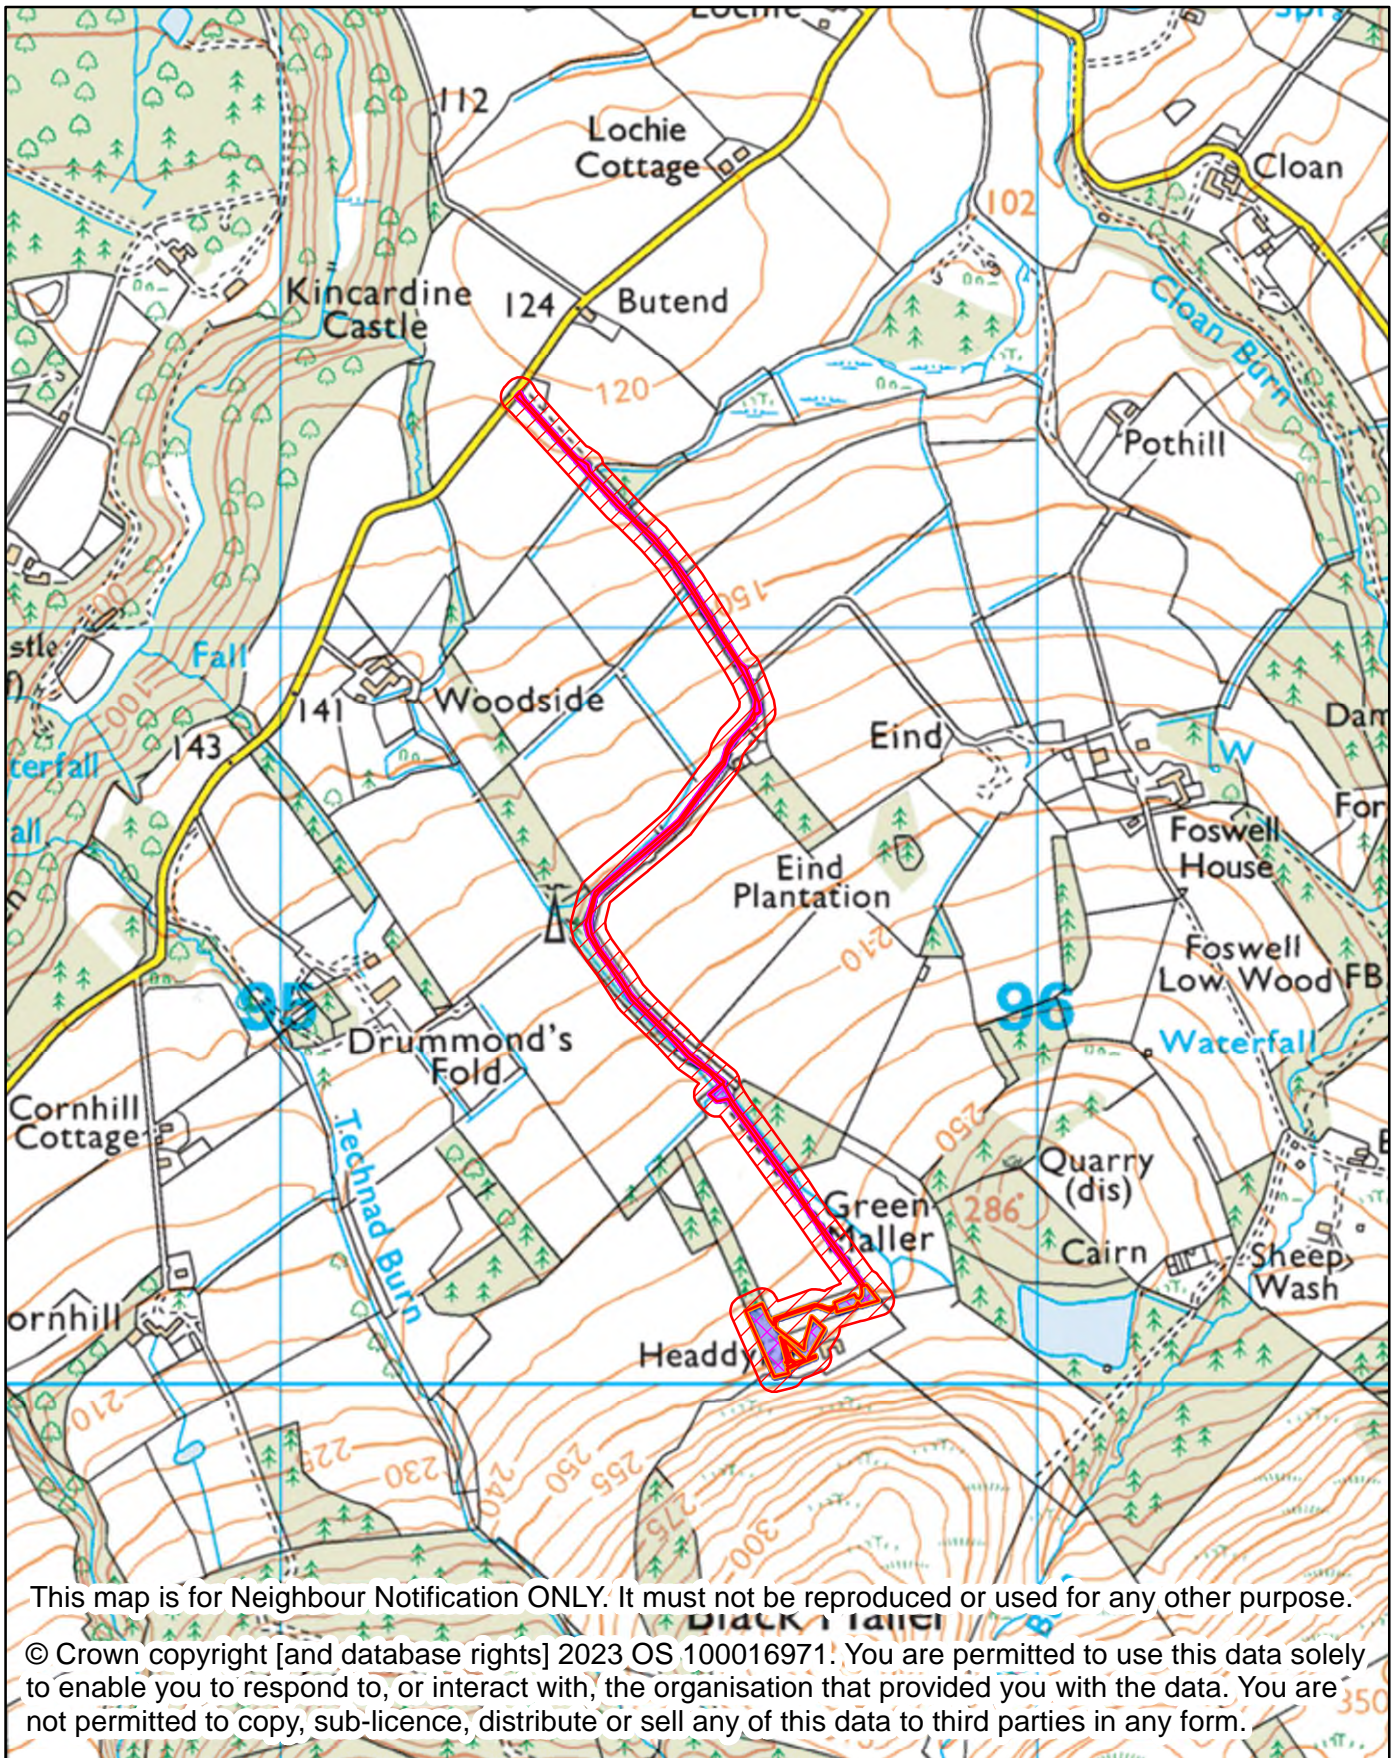

Perth & Kinross Council

NEIGHBOUR NOTIFICATION

Location Plan showing planning application site

This map is for Neighbour Notification ONLY. It must not be reproduced or used for any other purpose.

© Crown copyright [and database rights] 2023 OS 100016971. You are permitted to use this data solely to enable you to respond to, or interact with, the organisation that provided you with the data. You are not permitted to copy, sub-licence, distribute or sell any of this data to third parties in any form.