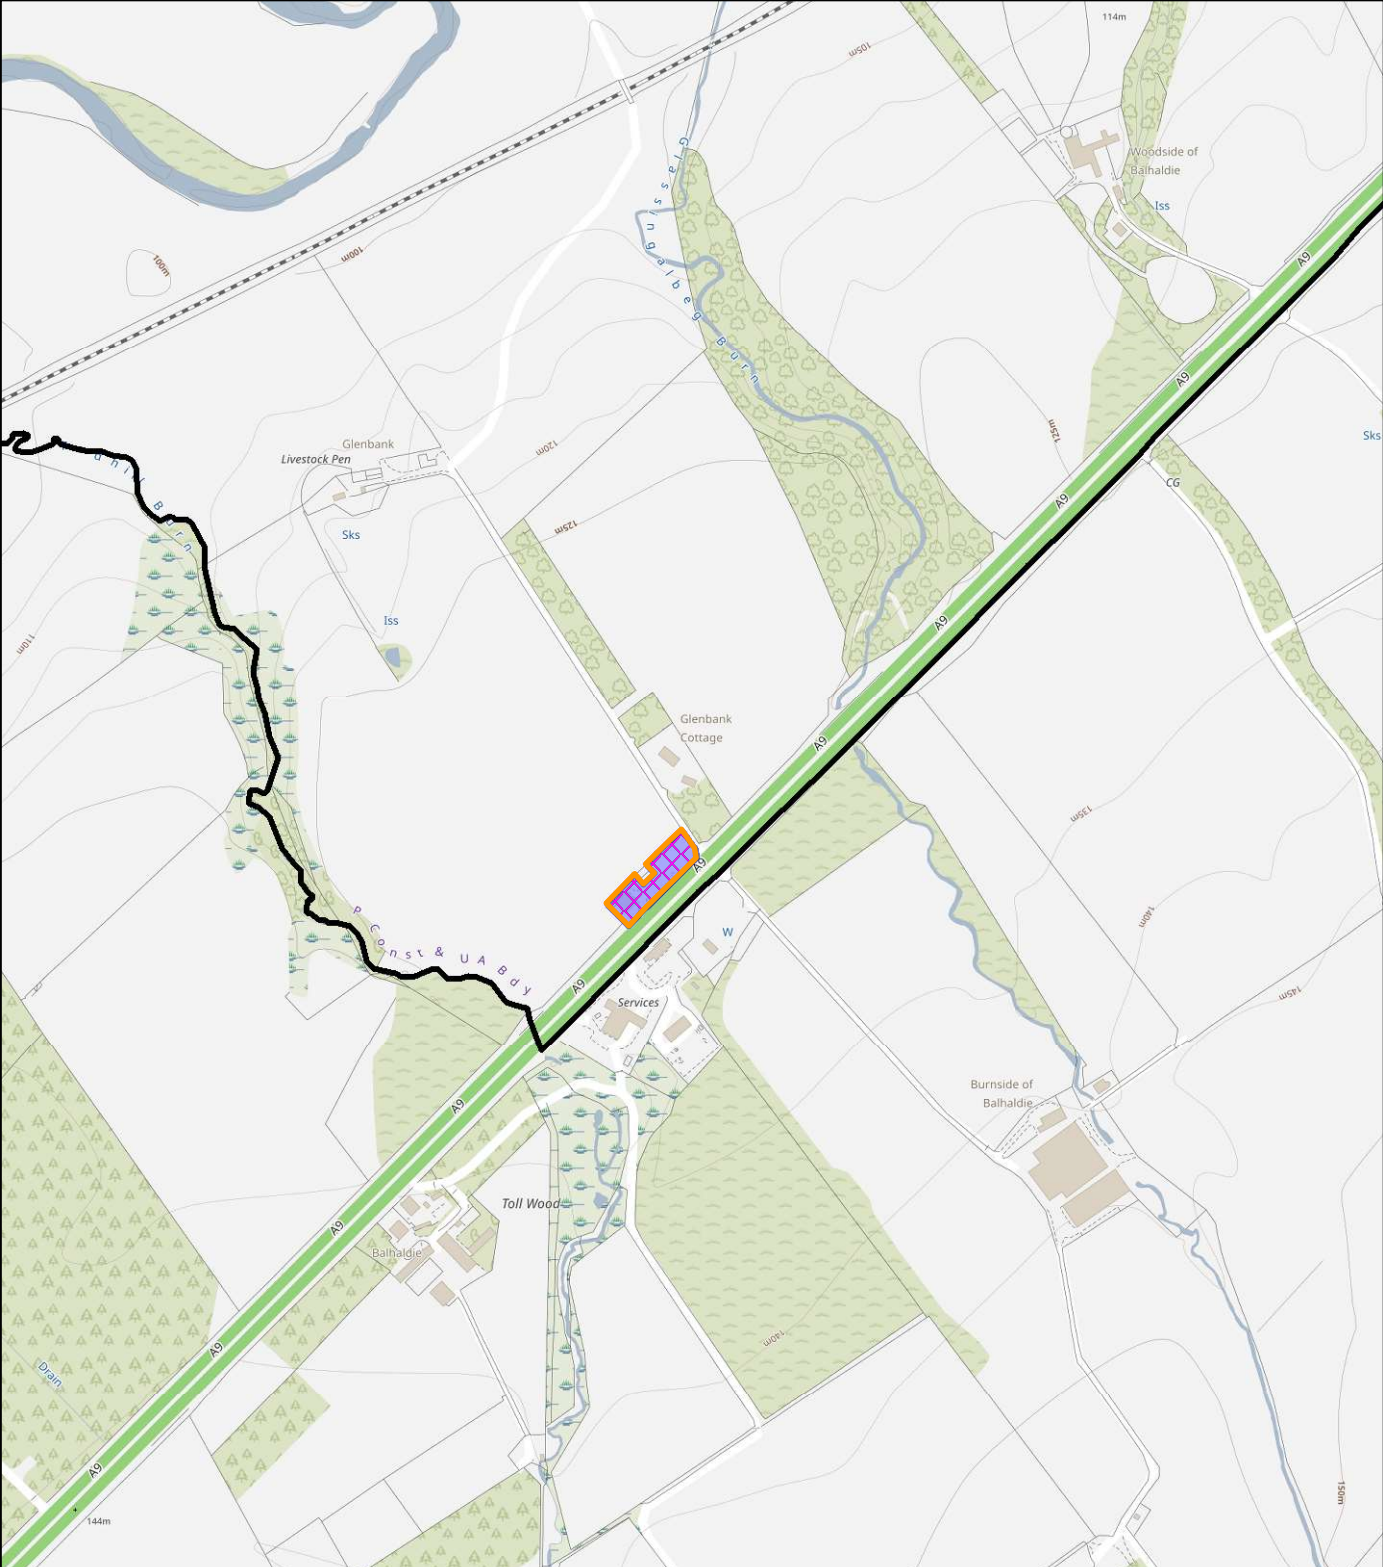

## NEIGHBOUR NOTIFICATION

Location Plan showing planning application site

This map is for Neighbour Notification ONLY. It must not be reproduced or used for any other purpose.

© Crown copyright [and database rights] 2023 OS 100016971. You are permitted to use this data solely to enable you to respond to, or interact with, the organisation that provided you with the data. You are not permitted to copy, sub-licence, distribute or sell any of this data to third parties in any form.