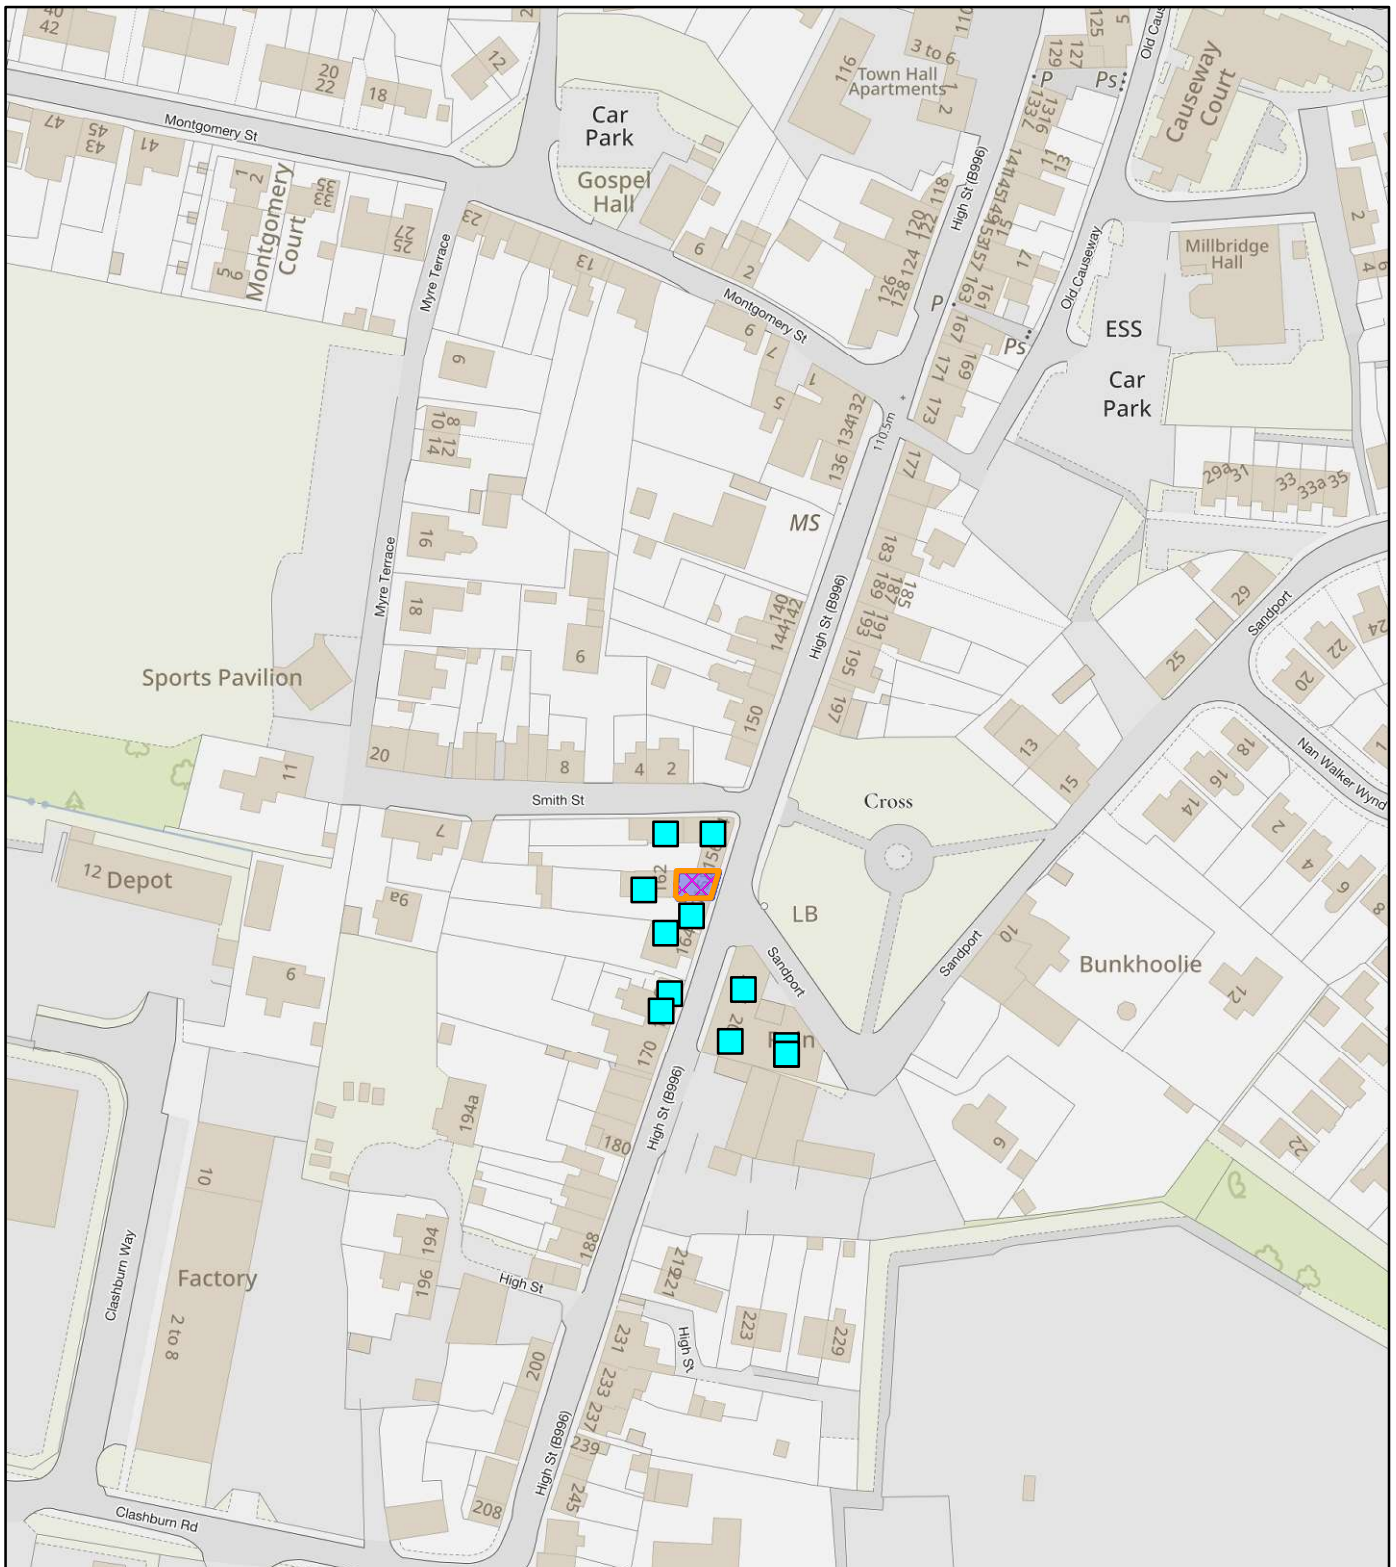

Perth & Kinross Council

NEIGHBOUR NOTIFICATION

Location Plan showing planning application site

This map is for Neighbour Notification ONLY. It must not be reproduced or used for any other purpose.

© Crown copyright [and database rights] 2023 OS 100016971. You are permitted to use this data solely to enable you to respond to, or interact with, the organisation that provided you with the data. You are not permitted to copy, sub-licence, distribute or sell any of this data to third parties in any form.