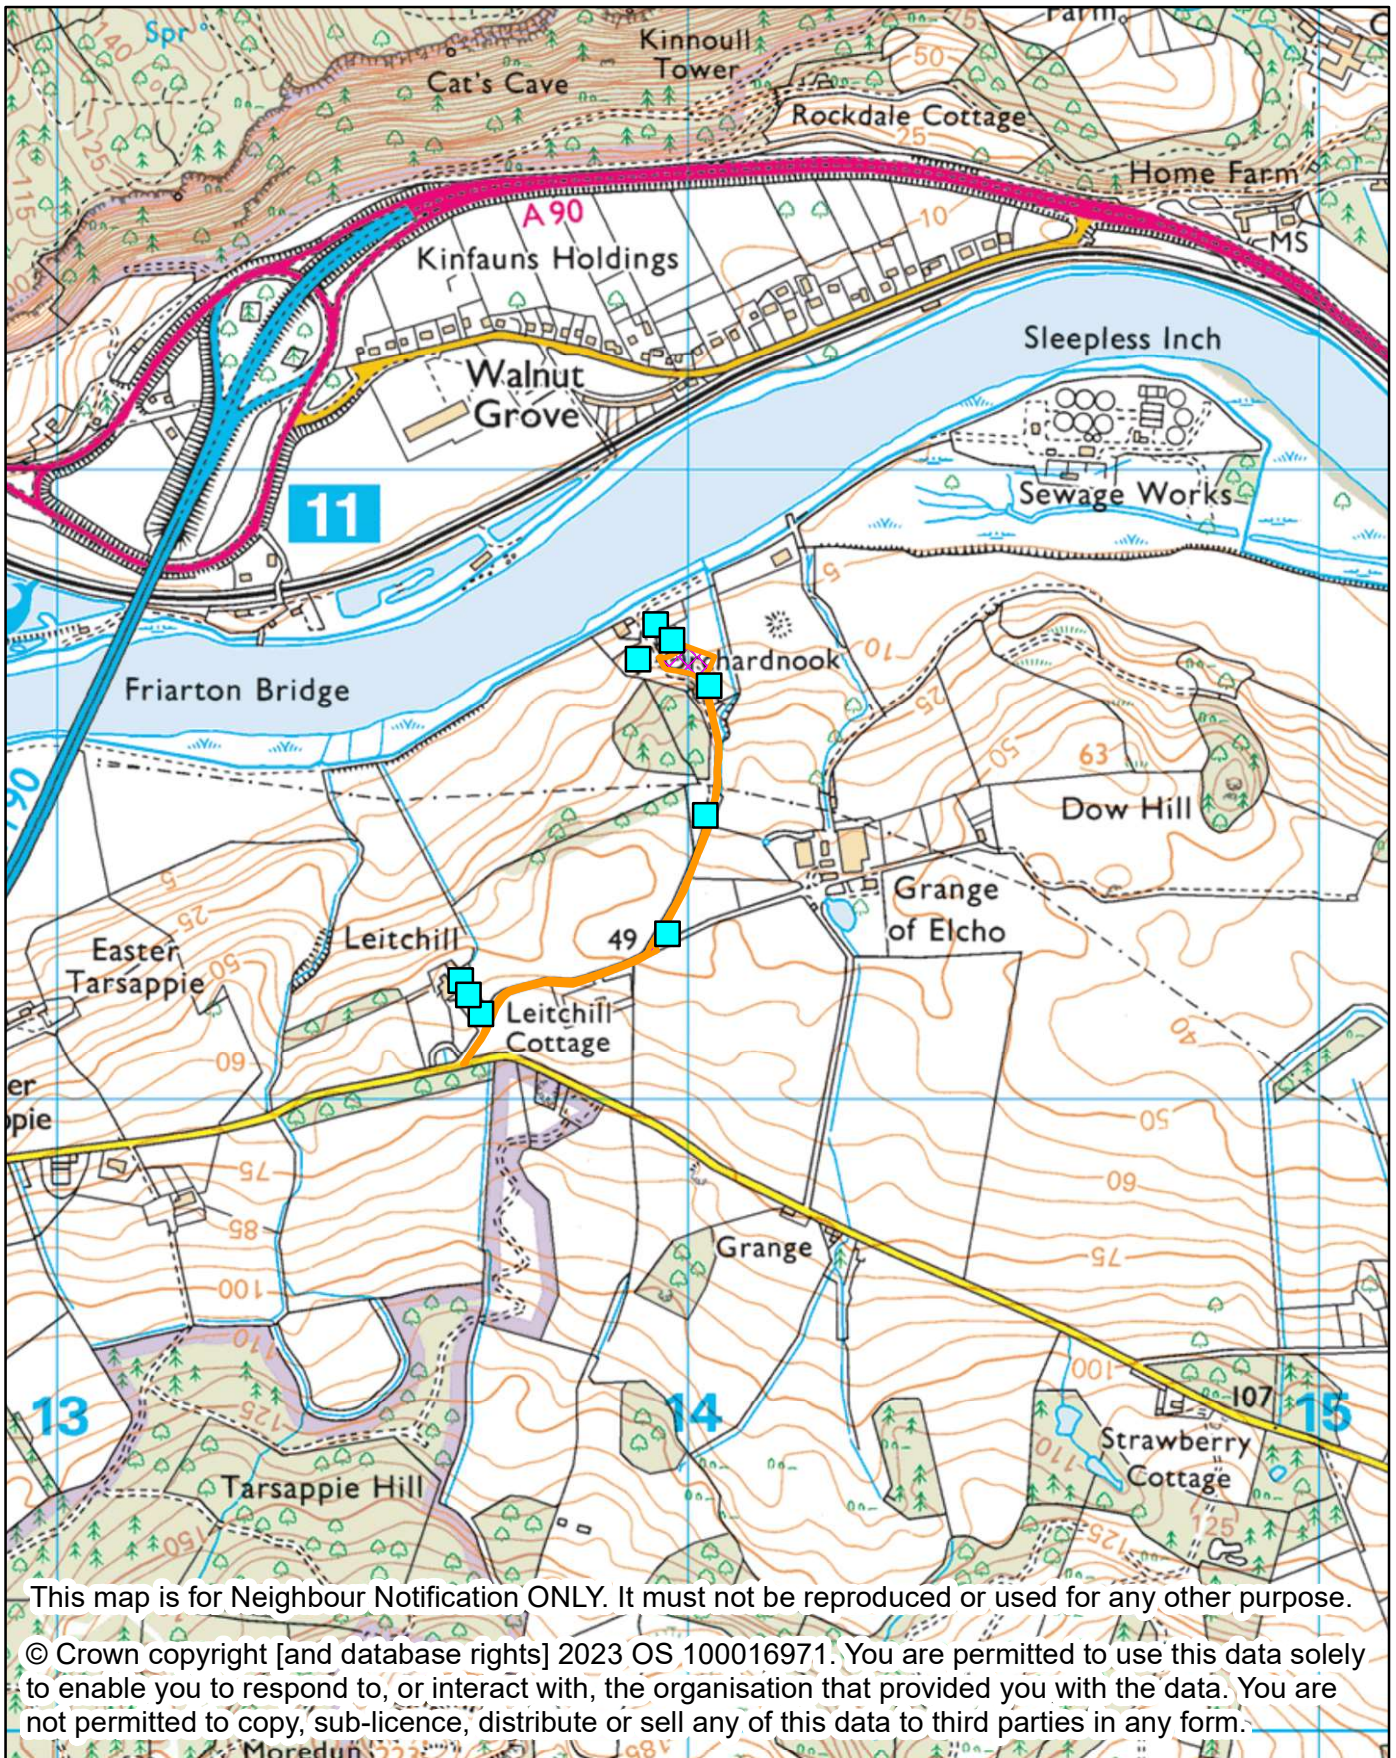

NEIGHBOUR NOTIFICATION

Location Plan showing planning application site

This map is for Neighbour Notification ONLY. It must not be reproduced or used for any other purpose.

© Crown copyright [and database rights] 2023 OS 100016971. You are permitted to use this data solely to enable you to respond to, or interact with, the organisation that provided you with the data. You are not permitted to copy, sub-licence, distribute or sell any of this data to third parties in any form.

Perth & Kinross Council

NEIGHBOUR NOTIFICATION

Location Plan showing planning application site

This map is for Neighbour Notification ONLY. It must not be reproduced or used for any other purpose.

© Crown copyright [and database rights] 2023 OS 100016971. You are permitted to use this data solely to enable you to respond to, or interact with, the organisation that provided you with the data. You are not permitted to copy, sub-licence, distribute or sell any of this data to third parties in any form.