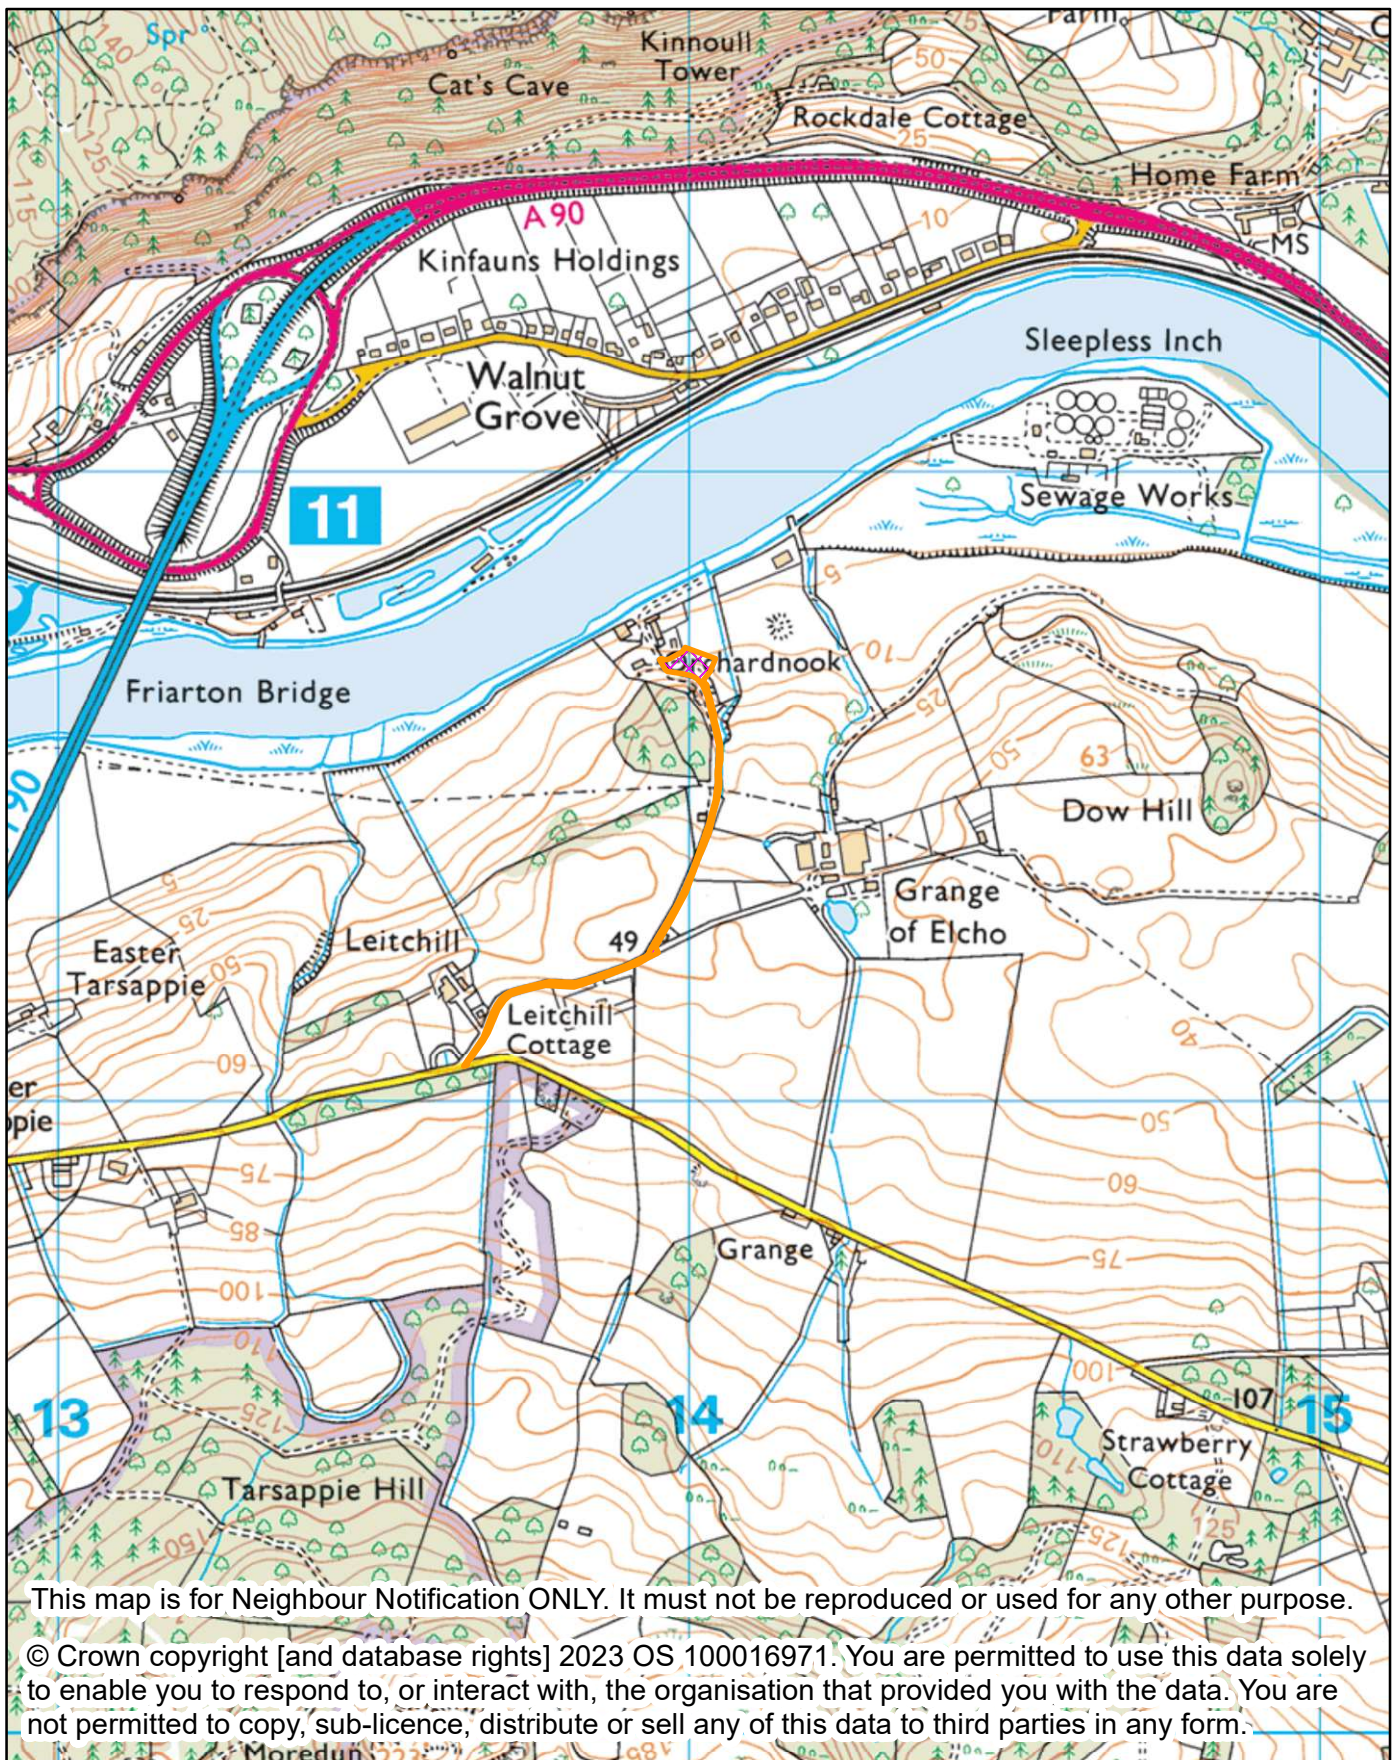

NEIGHBOUR NOTIFICATION

Location Plan showing planning application site

This map is for Neighbour Notification ONLY. It must not be reproduced or used for any other purpose.

© Crown copyright [and database rights] 2023 OS 100016971. You are permitted to use this data solely to enable you to respond to, or interact with, the organisation that provided you with the data. You are not permitted to copy, sub-licence, distribute or sell any of this data to third parties in any form.

Perth & Kinross Council

NEIGHBOUR NOTIFICATION

Location Plan showing planning application site

This map is for Neighbour Notification ONLY. It must not be reproduced or used for any other purpose.

© Crown copyright [and database rights] 2023 OS 100016971. You are permitted to use this data solely to enable you to respond to, or interact with, the organisation that provided you with the data. You are not permitted to copy, sub-licence, distribute or sell any of this data to third parties in any form.