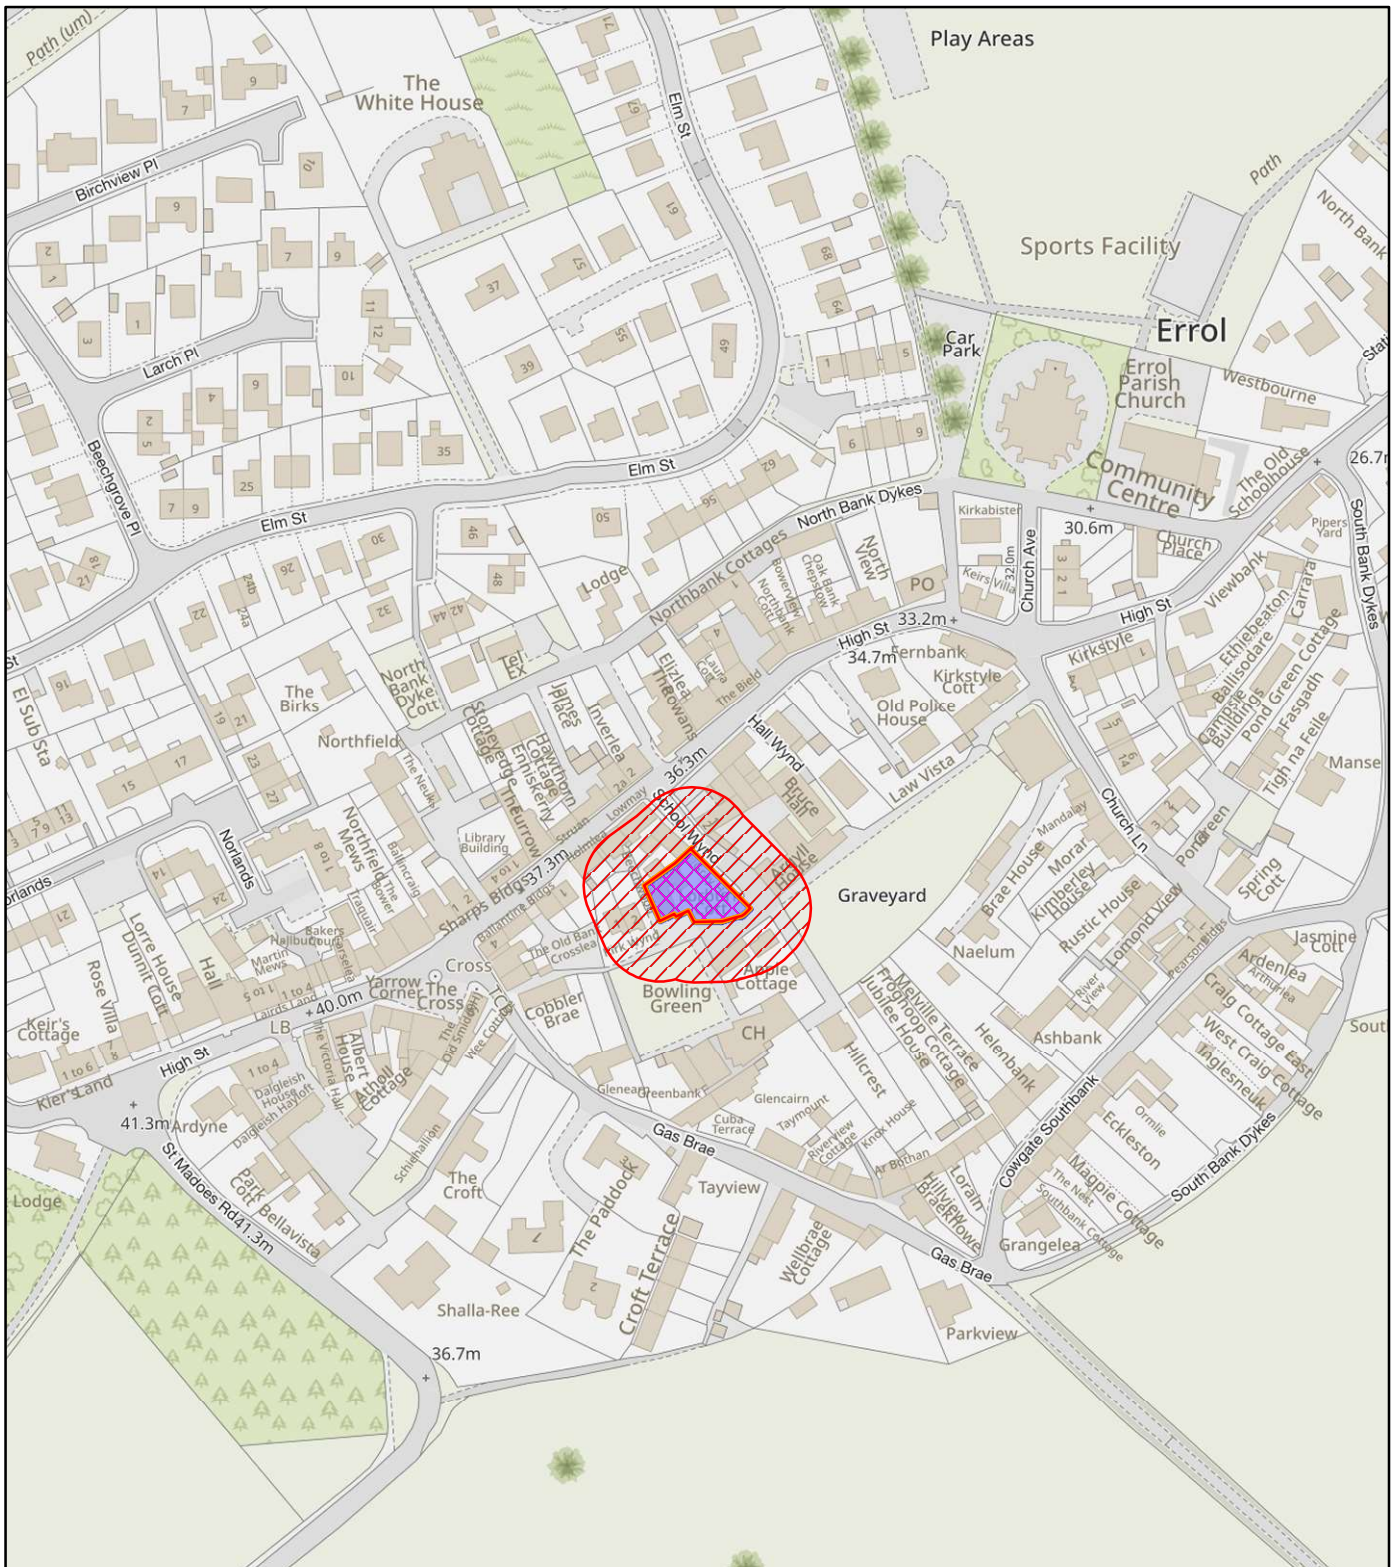

## NEIGHBOUR NOTIFICATION

Location Plan showing planning application site

This map is for Neighbour Notification ONLY. It must not be reproduced or used for any other purpose.

© Crown copyright [and database rights] 2023 OS 100016971. You are permitted to use this data solely to enable you to respond to, or interact with, the organisation that provided you with the data. You are not permitted to copy, sub-licence, distribute or sell any of this data to third parties in any form.