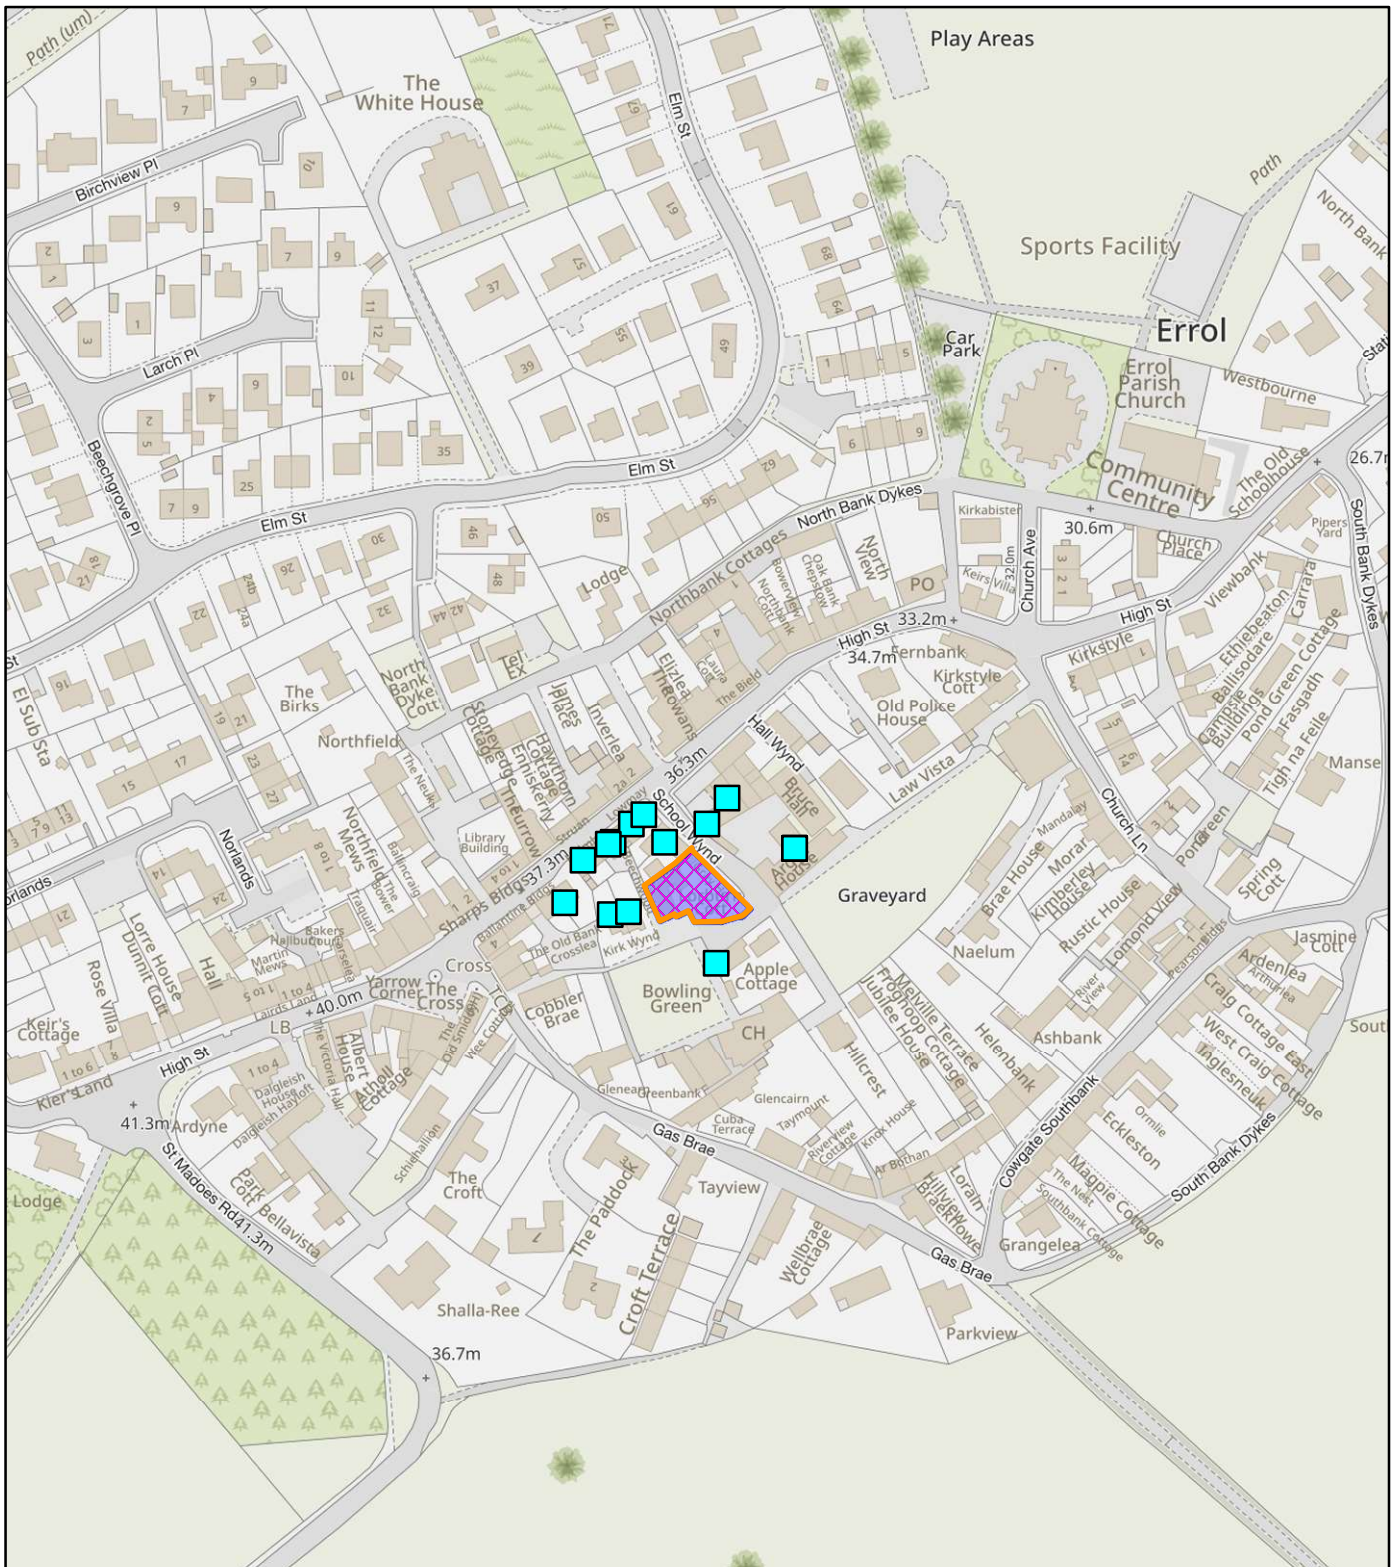

## NEIGHBOUR NOTIFICATION

Location Plan showing planning application site

This map is for Neighbour Notification ONLY. It must not be reproduced or used for any other purpose.

© Crown copyright [and database rights] 2023 OS 100016971. You are permitted to use this data solely to enable you to respond to, or interact with, the organisation that provided you with the data. You are not permitted to copy, sub-licence, distribute or sell any of this data to third parties in any form.