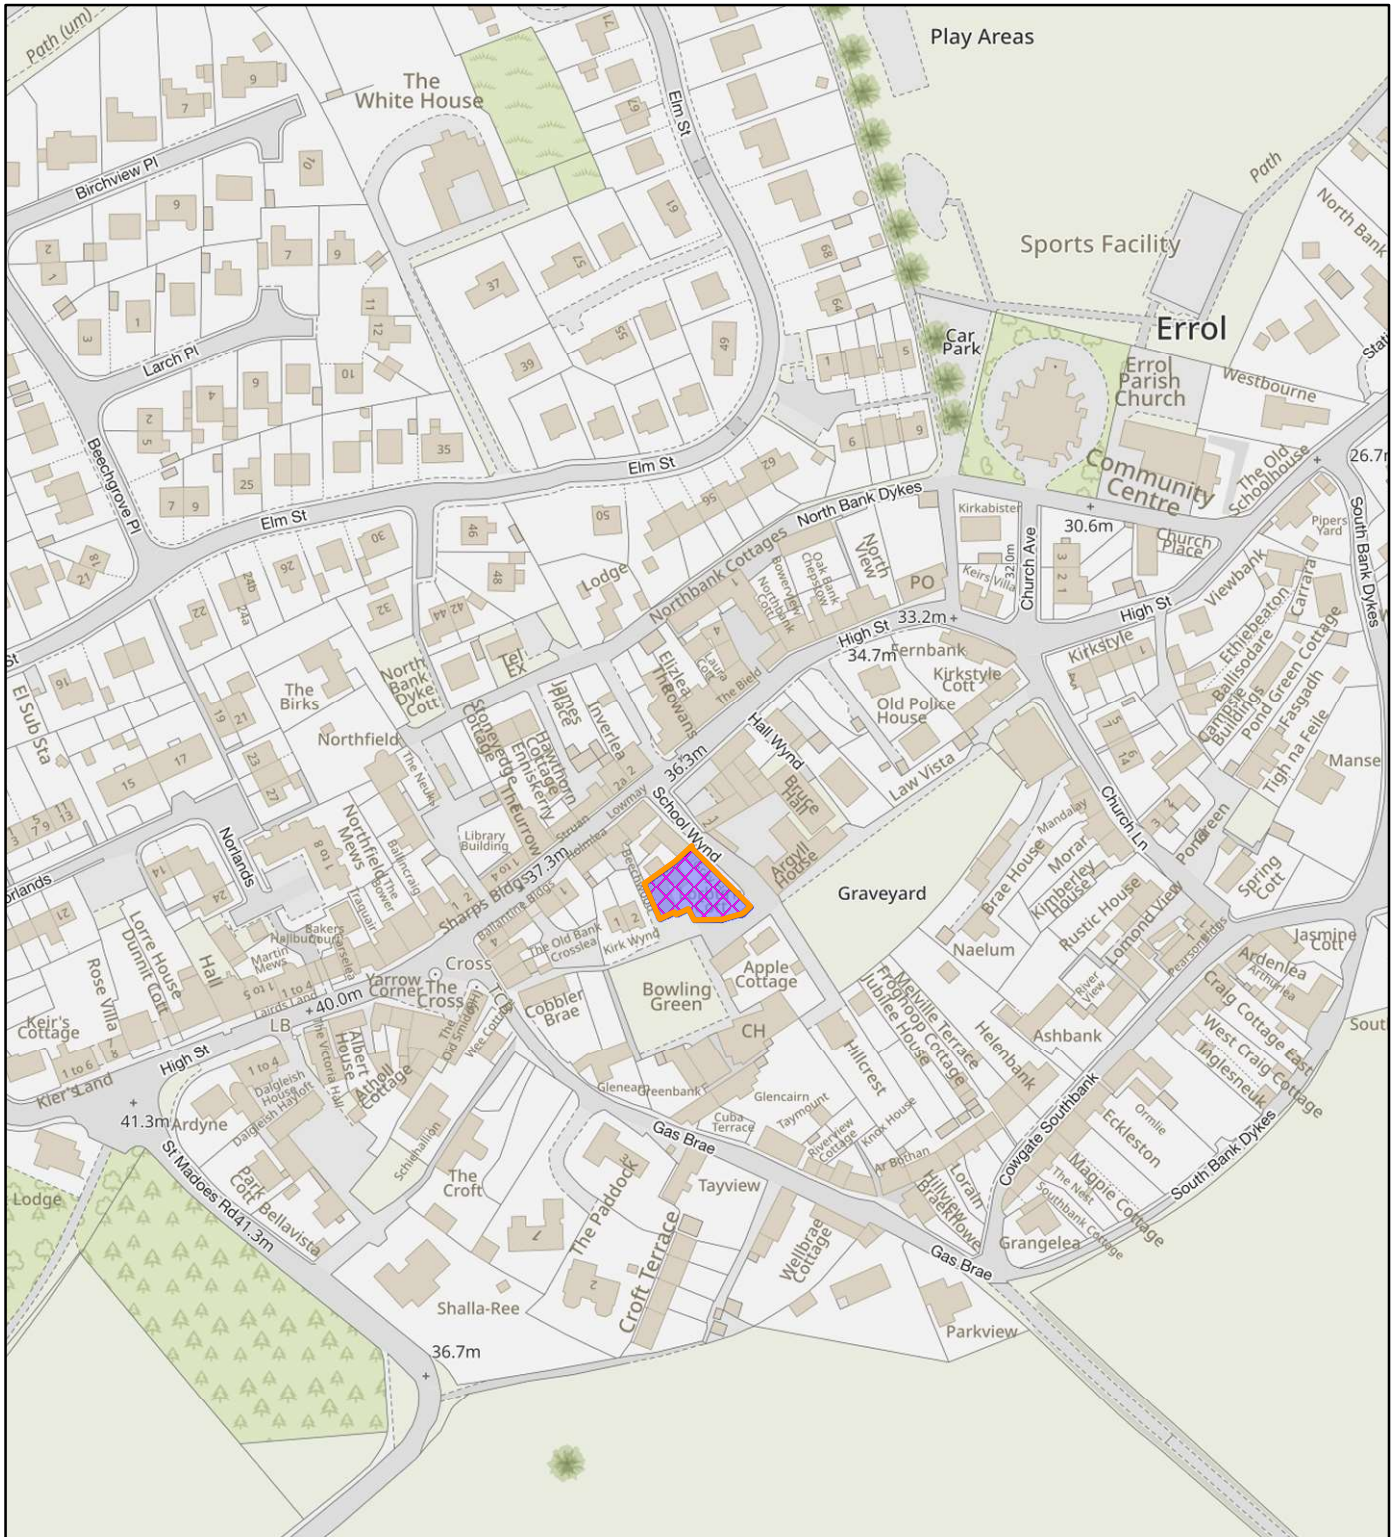

## NEIGHBOUR NOTIFICATION

Location Plan showing planning application site

This map is for Neighbour Notification ONLY. It must not be reproduced or used for any other purpose.

© Crown copyright [and database rights] 2023 OS 100016971. You are permitted to use this data solely to enable you to respond to, or interact with, the organisation that provided you with the data. You are not permitted to copy, sub-licence, distribute or sell any of this data to third parties in any form.