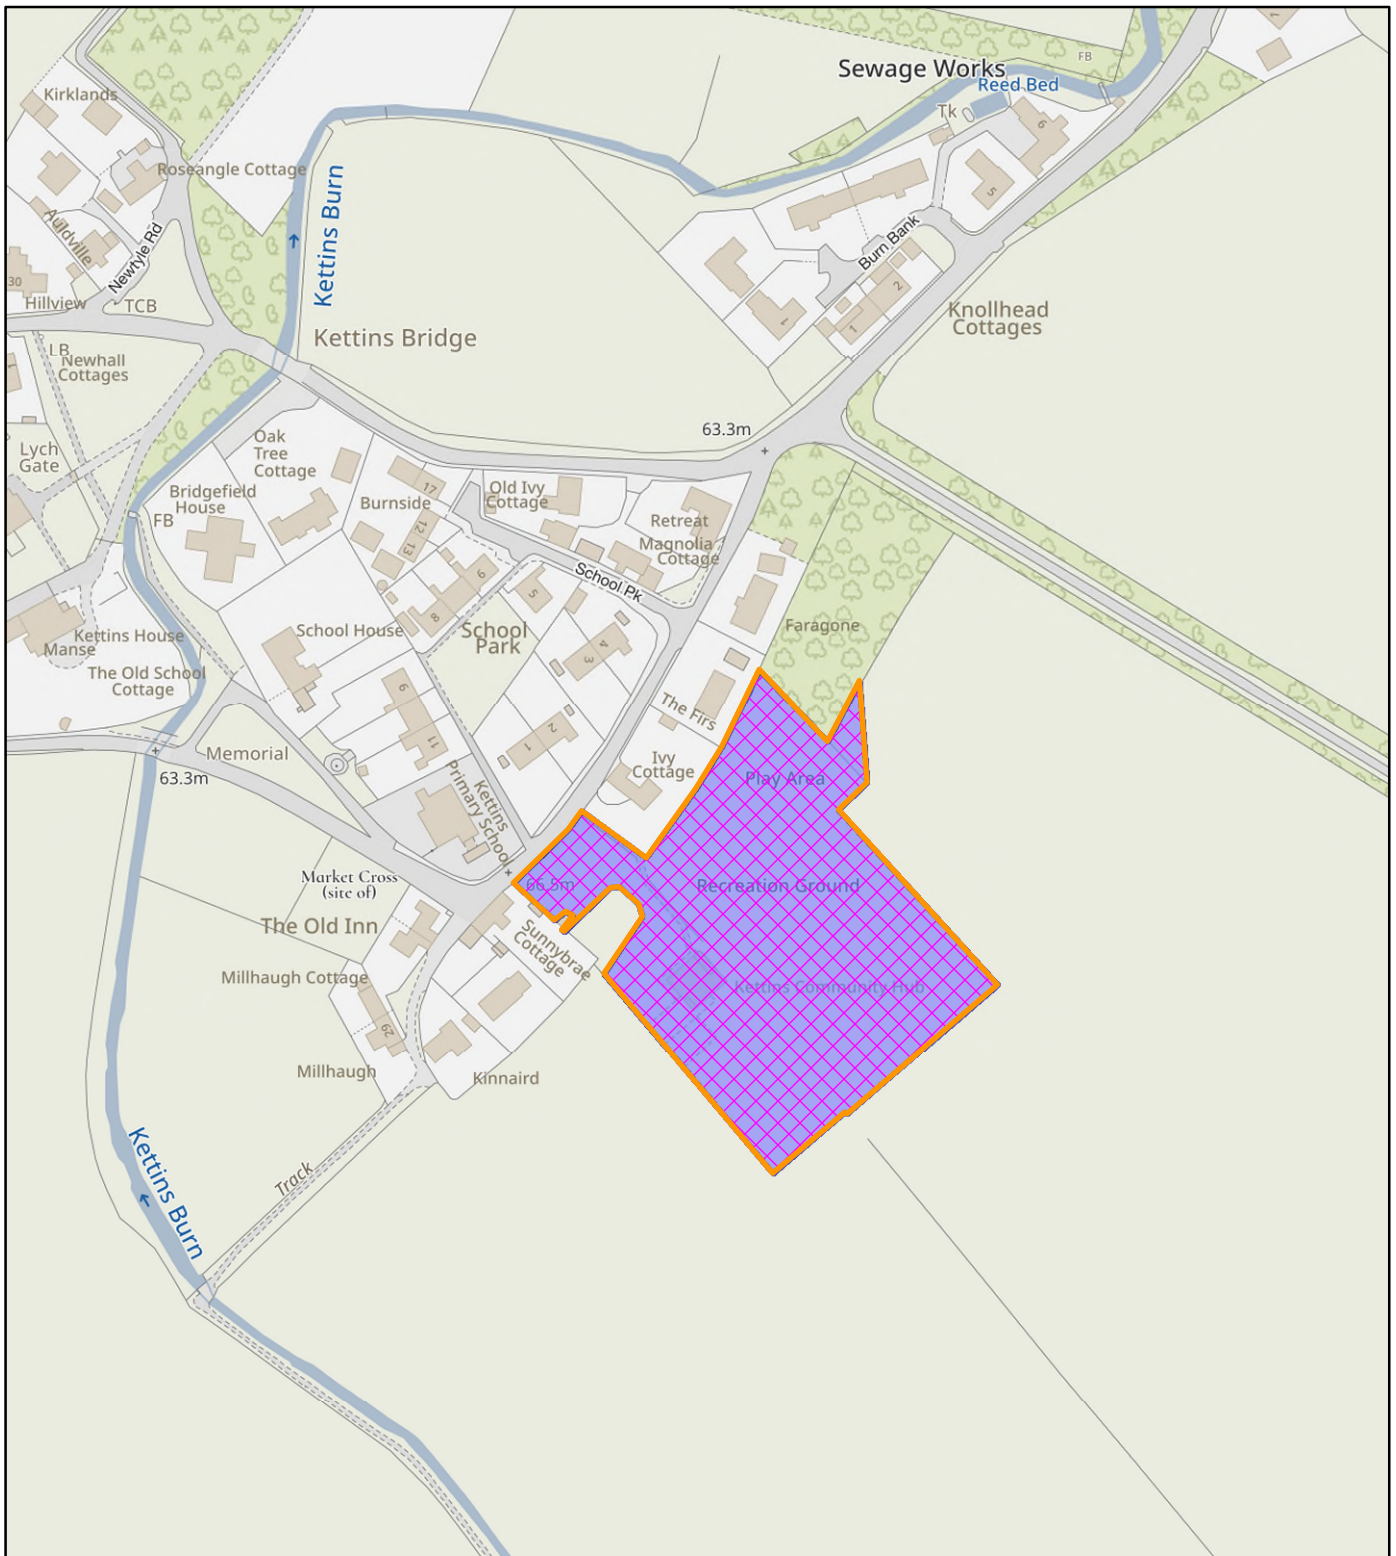

Perth & Kinross Council

NEIGHBOUR NOTIFICATION

Location Plan showing planning application site

This map is for Neighbour Notification ONLY. It must not be reproduced or used for any other purpose.

© Crown copyright [and database rights] 2023 OS 100016971. You are permitted to use this data solely to enable you to respond to, or interact with, the organisation that provided you with the data. You are not permitted to copy, sub-licence, distribute or sell any of this data to third parties in any form.