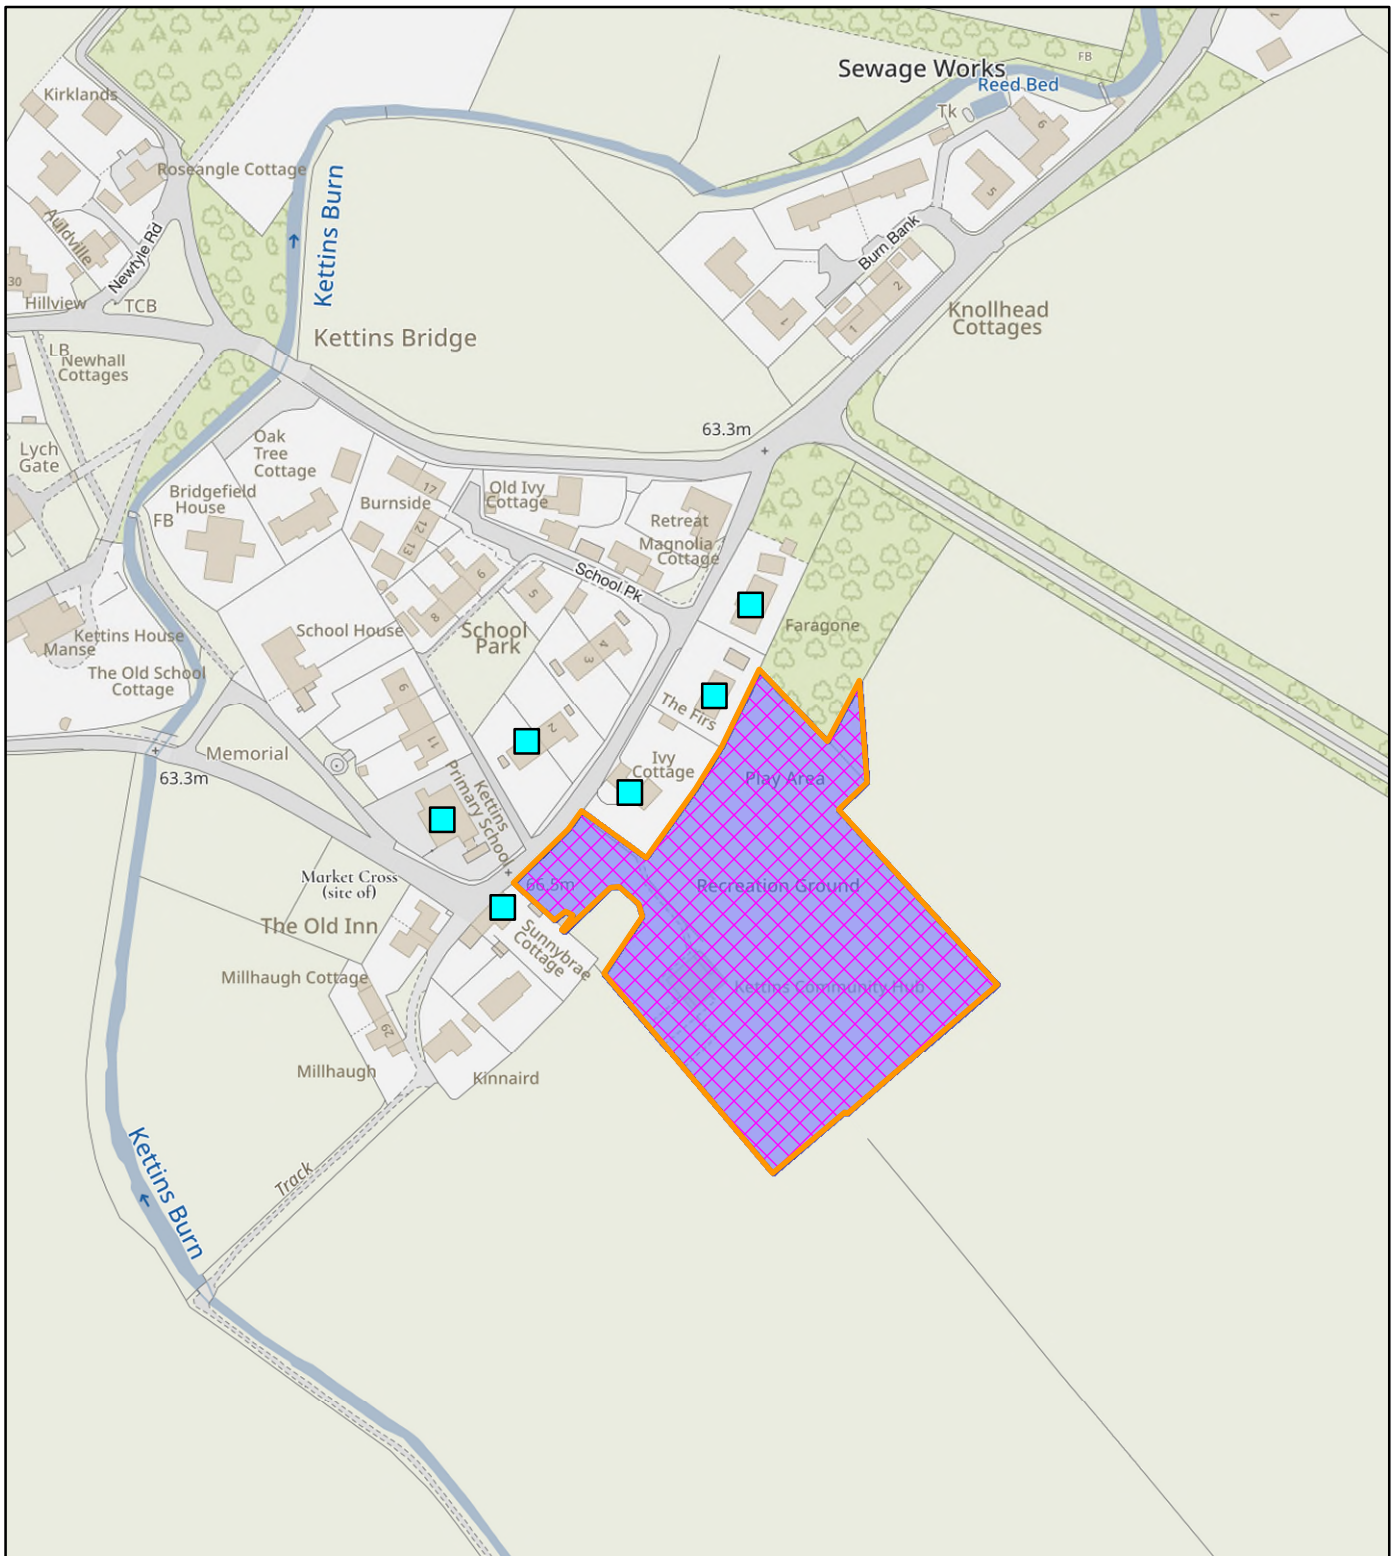

Perth & Kinross Council

NEIGHBOUR NOTIFICATION

Location Plan showing planning application site

This map is for Neighbour Notification ONLY. It must not be reproduced or used for any other purpose.

© Crown copyright [and database rights] 2023 OS 100016971. You are permitted to use this data solely to enable you to respond to, or interact with, the organisation that provided you with the data. You are not permitted to copy, sub-licence, distribute or sell any of this data to third parties in any form.