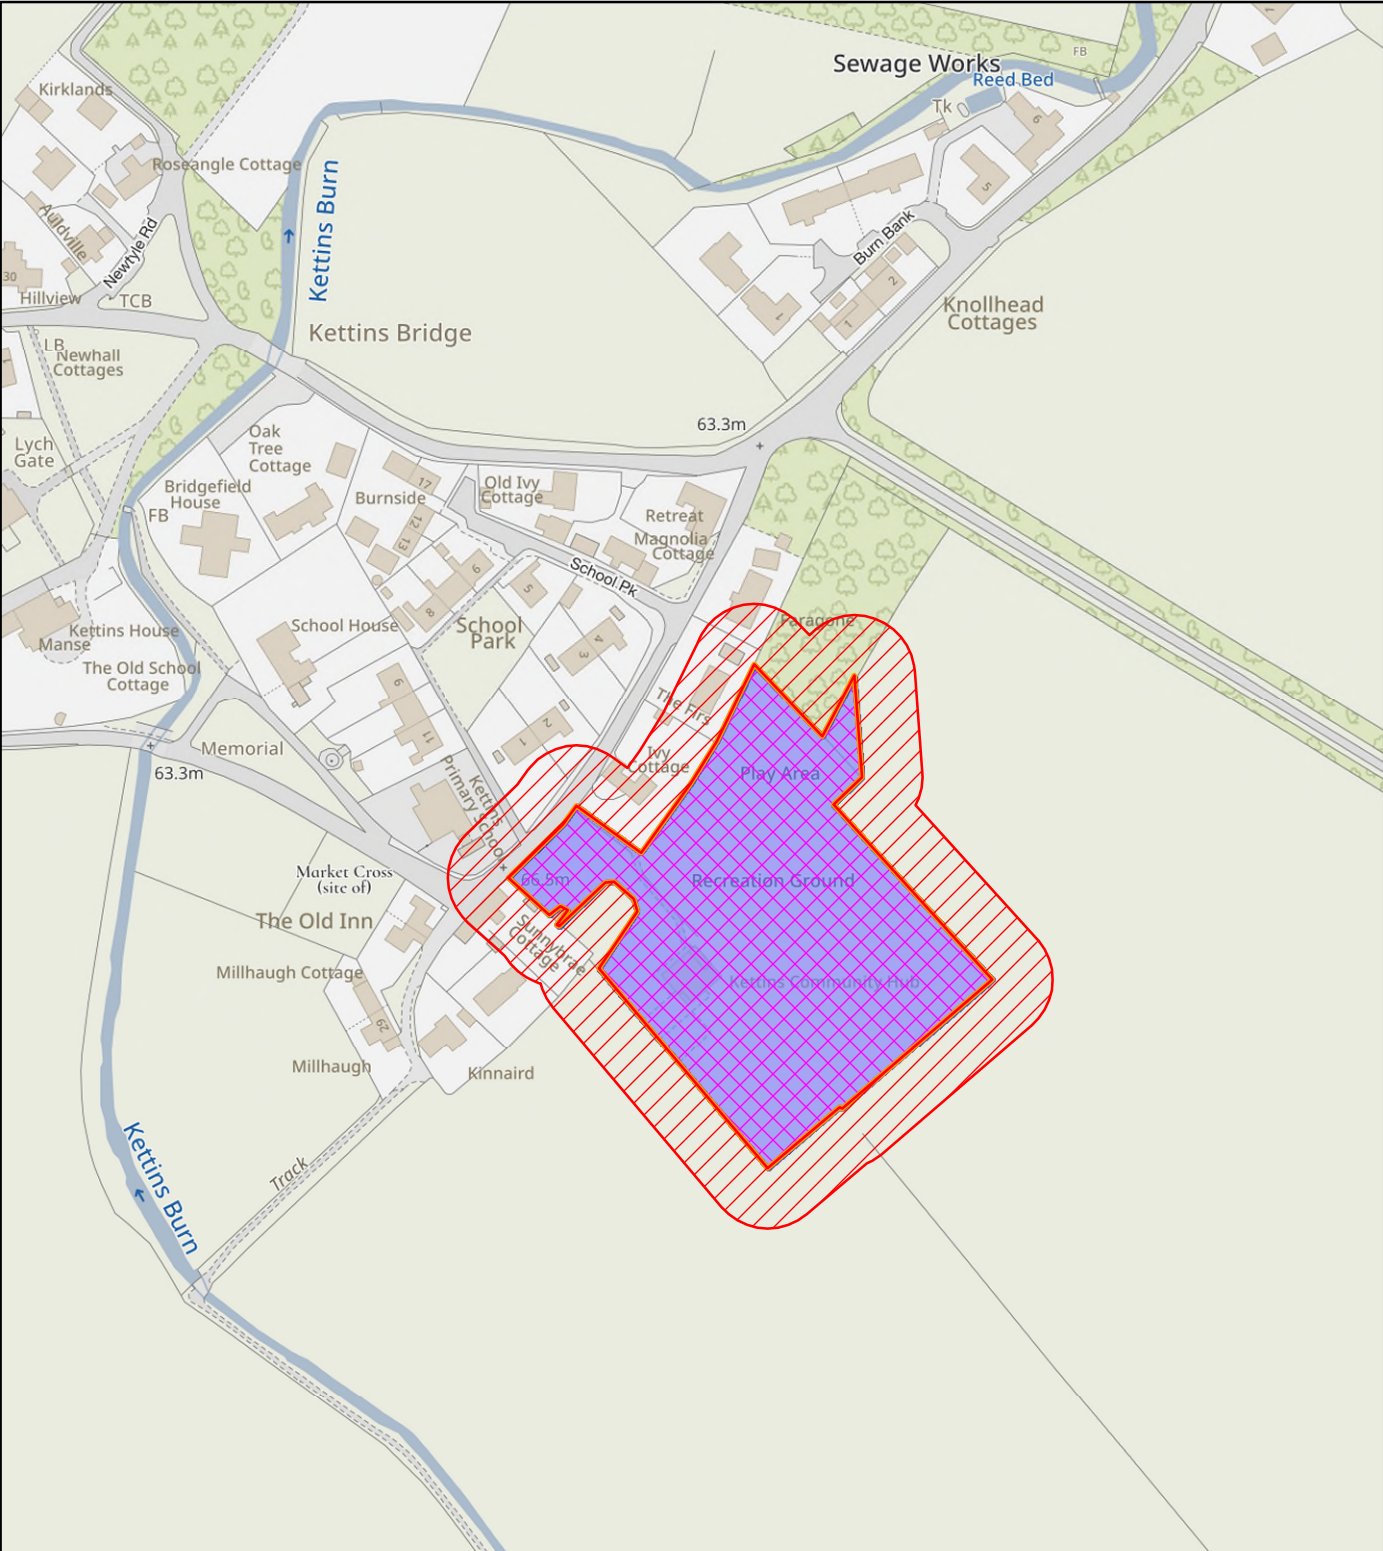

Perth & Kinross Council

NEIGHBOUR NOTIFICATION

Location Plan showing planning application site

This map is for Neighbour Notification ONLY. It must not be reproduced or used for any other purpose.

© Crown copyright [and database rights] 2023 OS 100016971. You are permitted to use this data solely to enable you to respond to, or interact with, the organisation that provided you with the data. You are not permitted to copy, sub-licence, distribute or sell any of this data to third parties in any form.