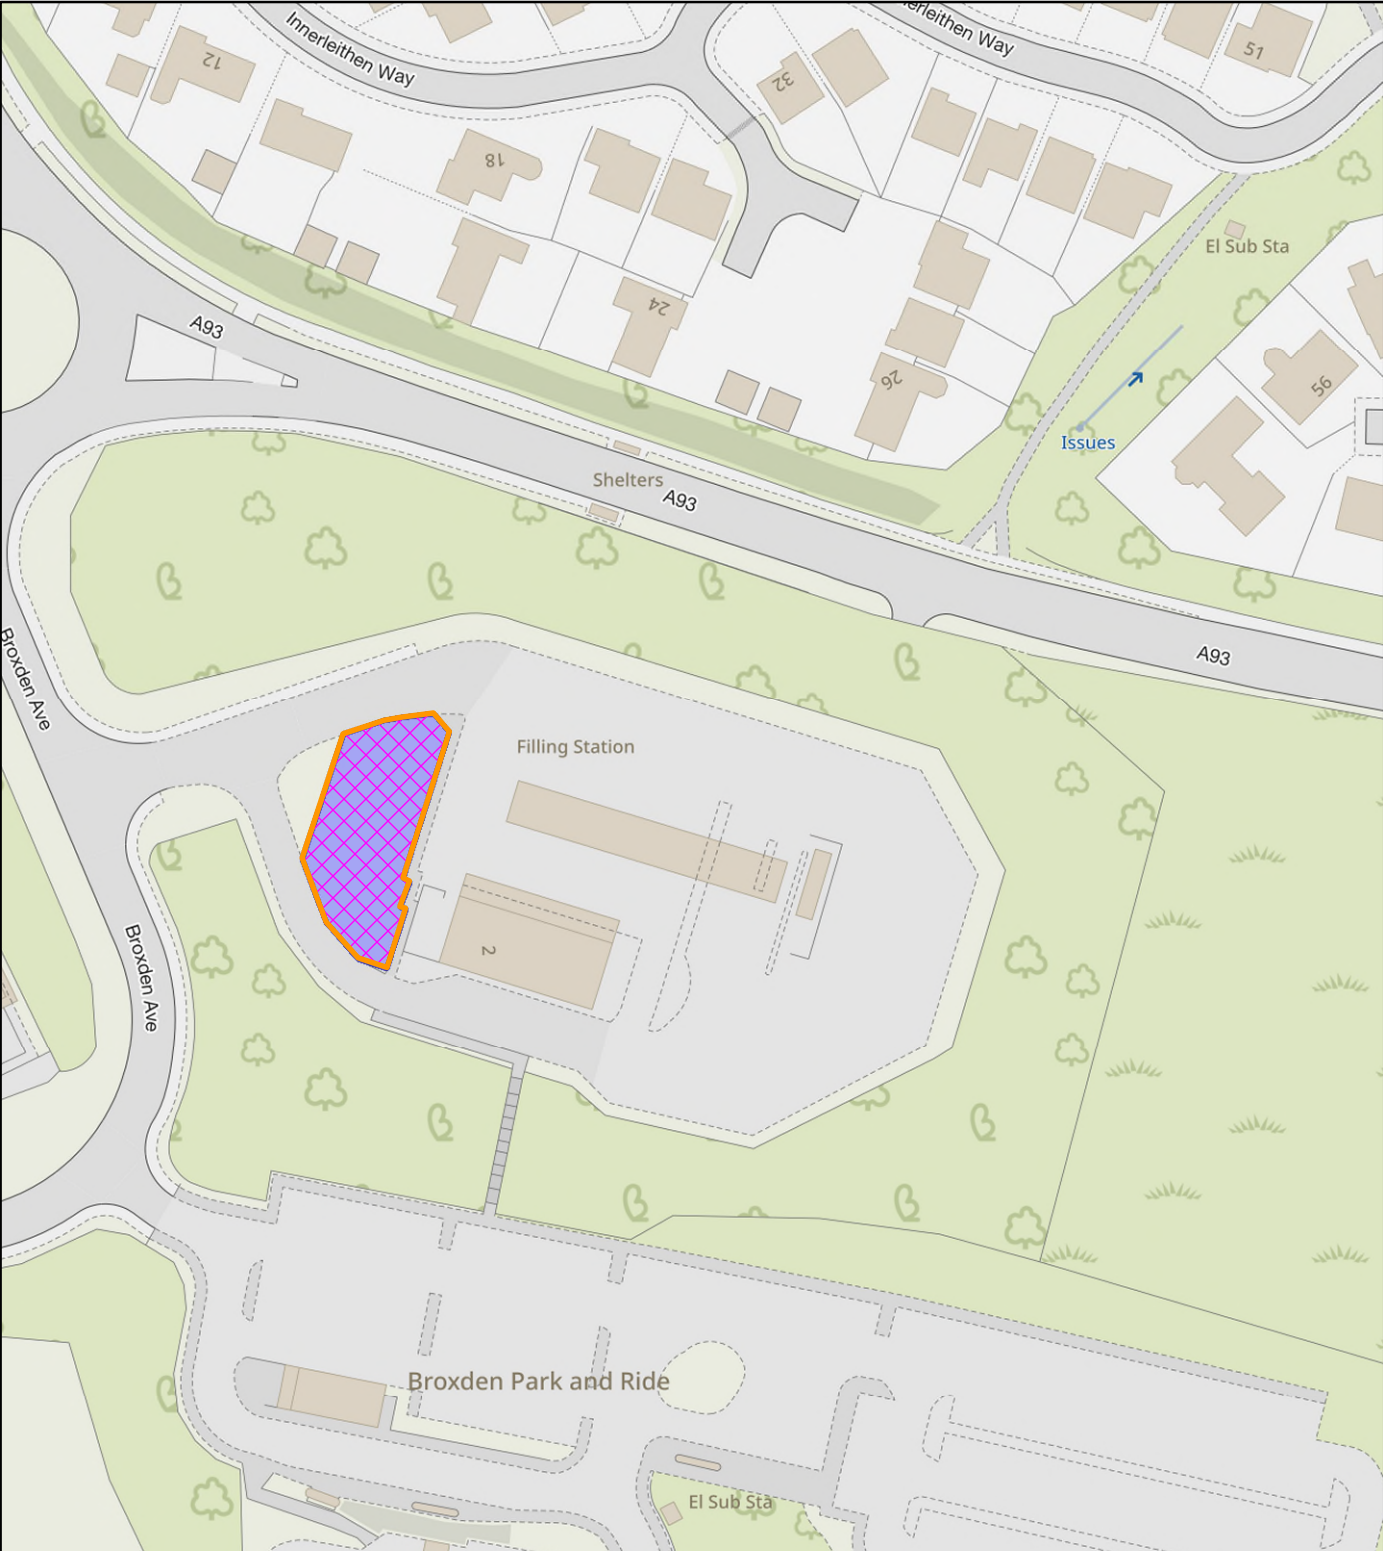

Perth & Kinross Council

NEIGHBOUR NOTIFICATION

Location Plan showing planning application site

This map is for Neighbour Notification ONLY. It must not be reproduced or used for any other purpose.

© Crown copyright [and database rights] 2023 OS 100016971. You are permitted to use this data solely to enable you to respond to, or interact with, the organisation that provided you with the data. You are not permitted to copy, sub-licence, distribute or sell any of this data to third parties in any form.