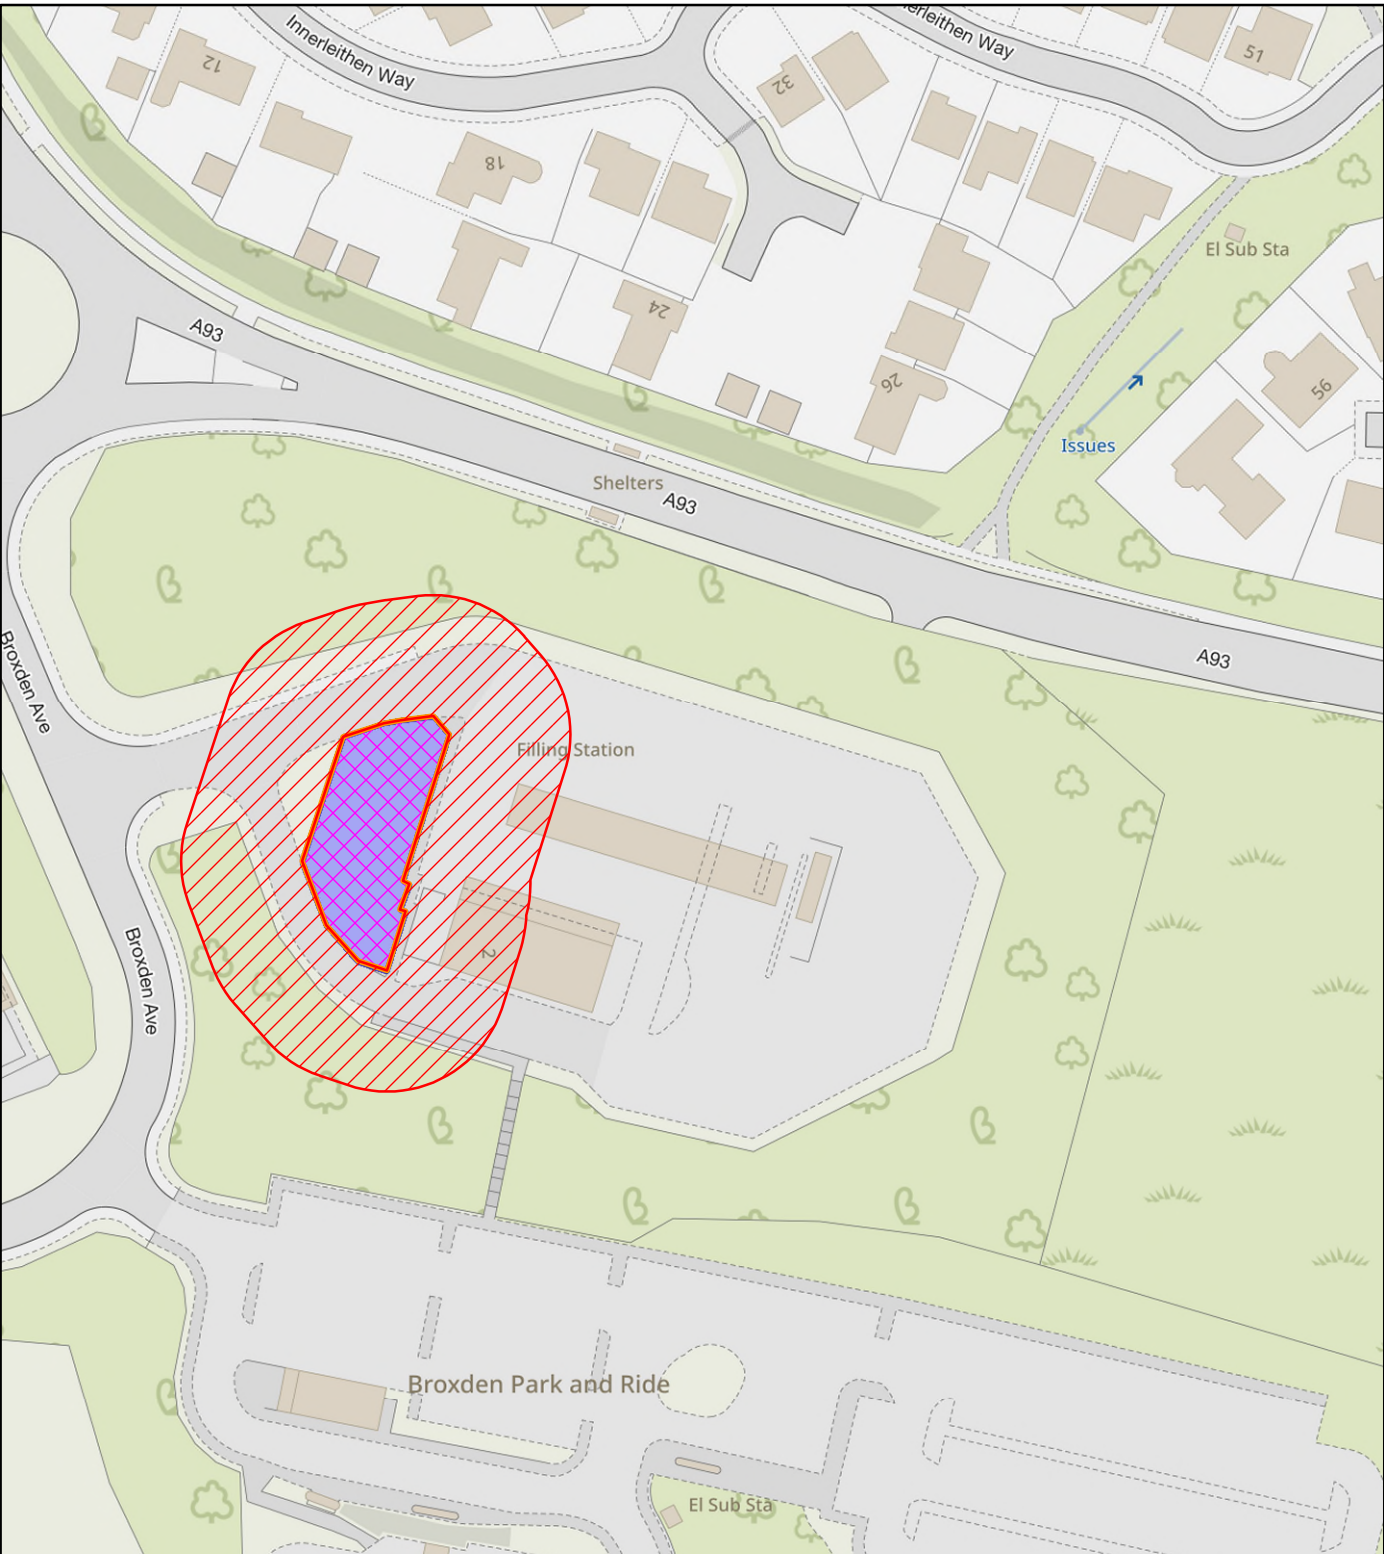

Perth & Kinross Council

NEIGHBOUR NOTIFICATION

Location Plan showing planning application site

This map is for Neighbour Notification ONLY. It must not be reproduced or used for any other purpose.

© Crown copyright [and database rights] 2023 OS 100016971. You are permitted to use this data solely to enable you to respond to, or interact with, the organisation that provided you with the data. You are not permitted to copy, sub-licence, distribute or sell any of this data to third parties in any form.