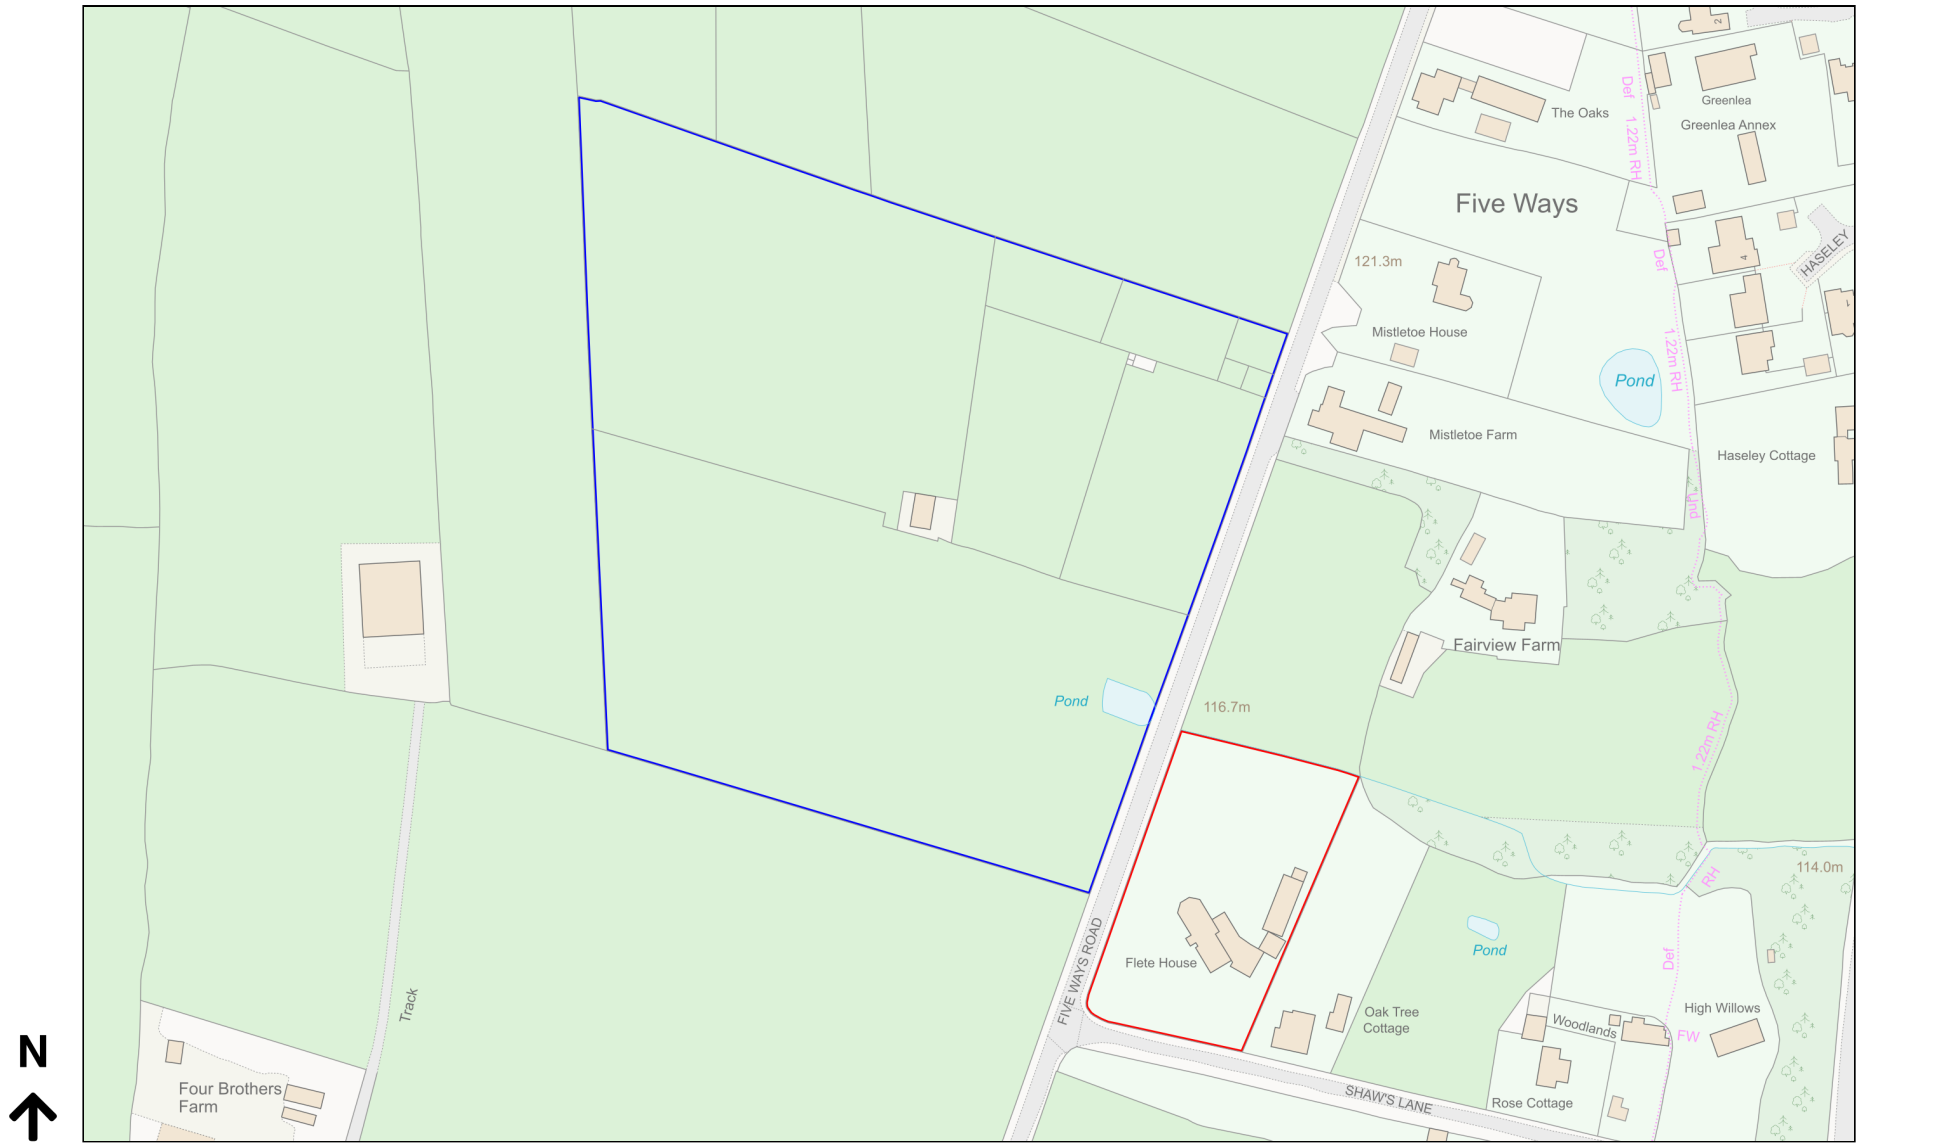

# Location Plan

Site Address: Easting: 422670 Northing: 269552

Date Produced: 28-Mar-2024

Scale: 1:2500 @A4

Planning Portal Reference: PP-12878714v1