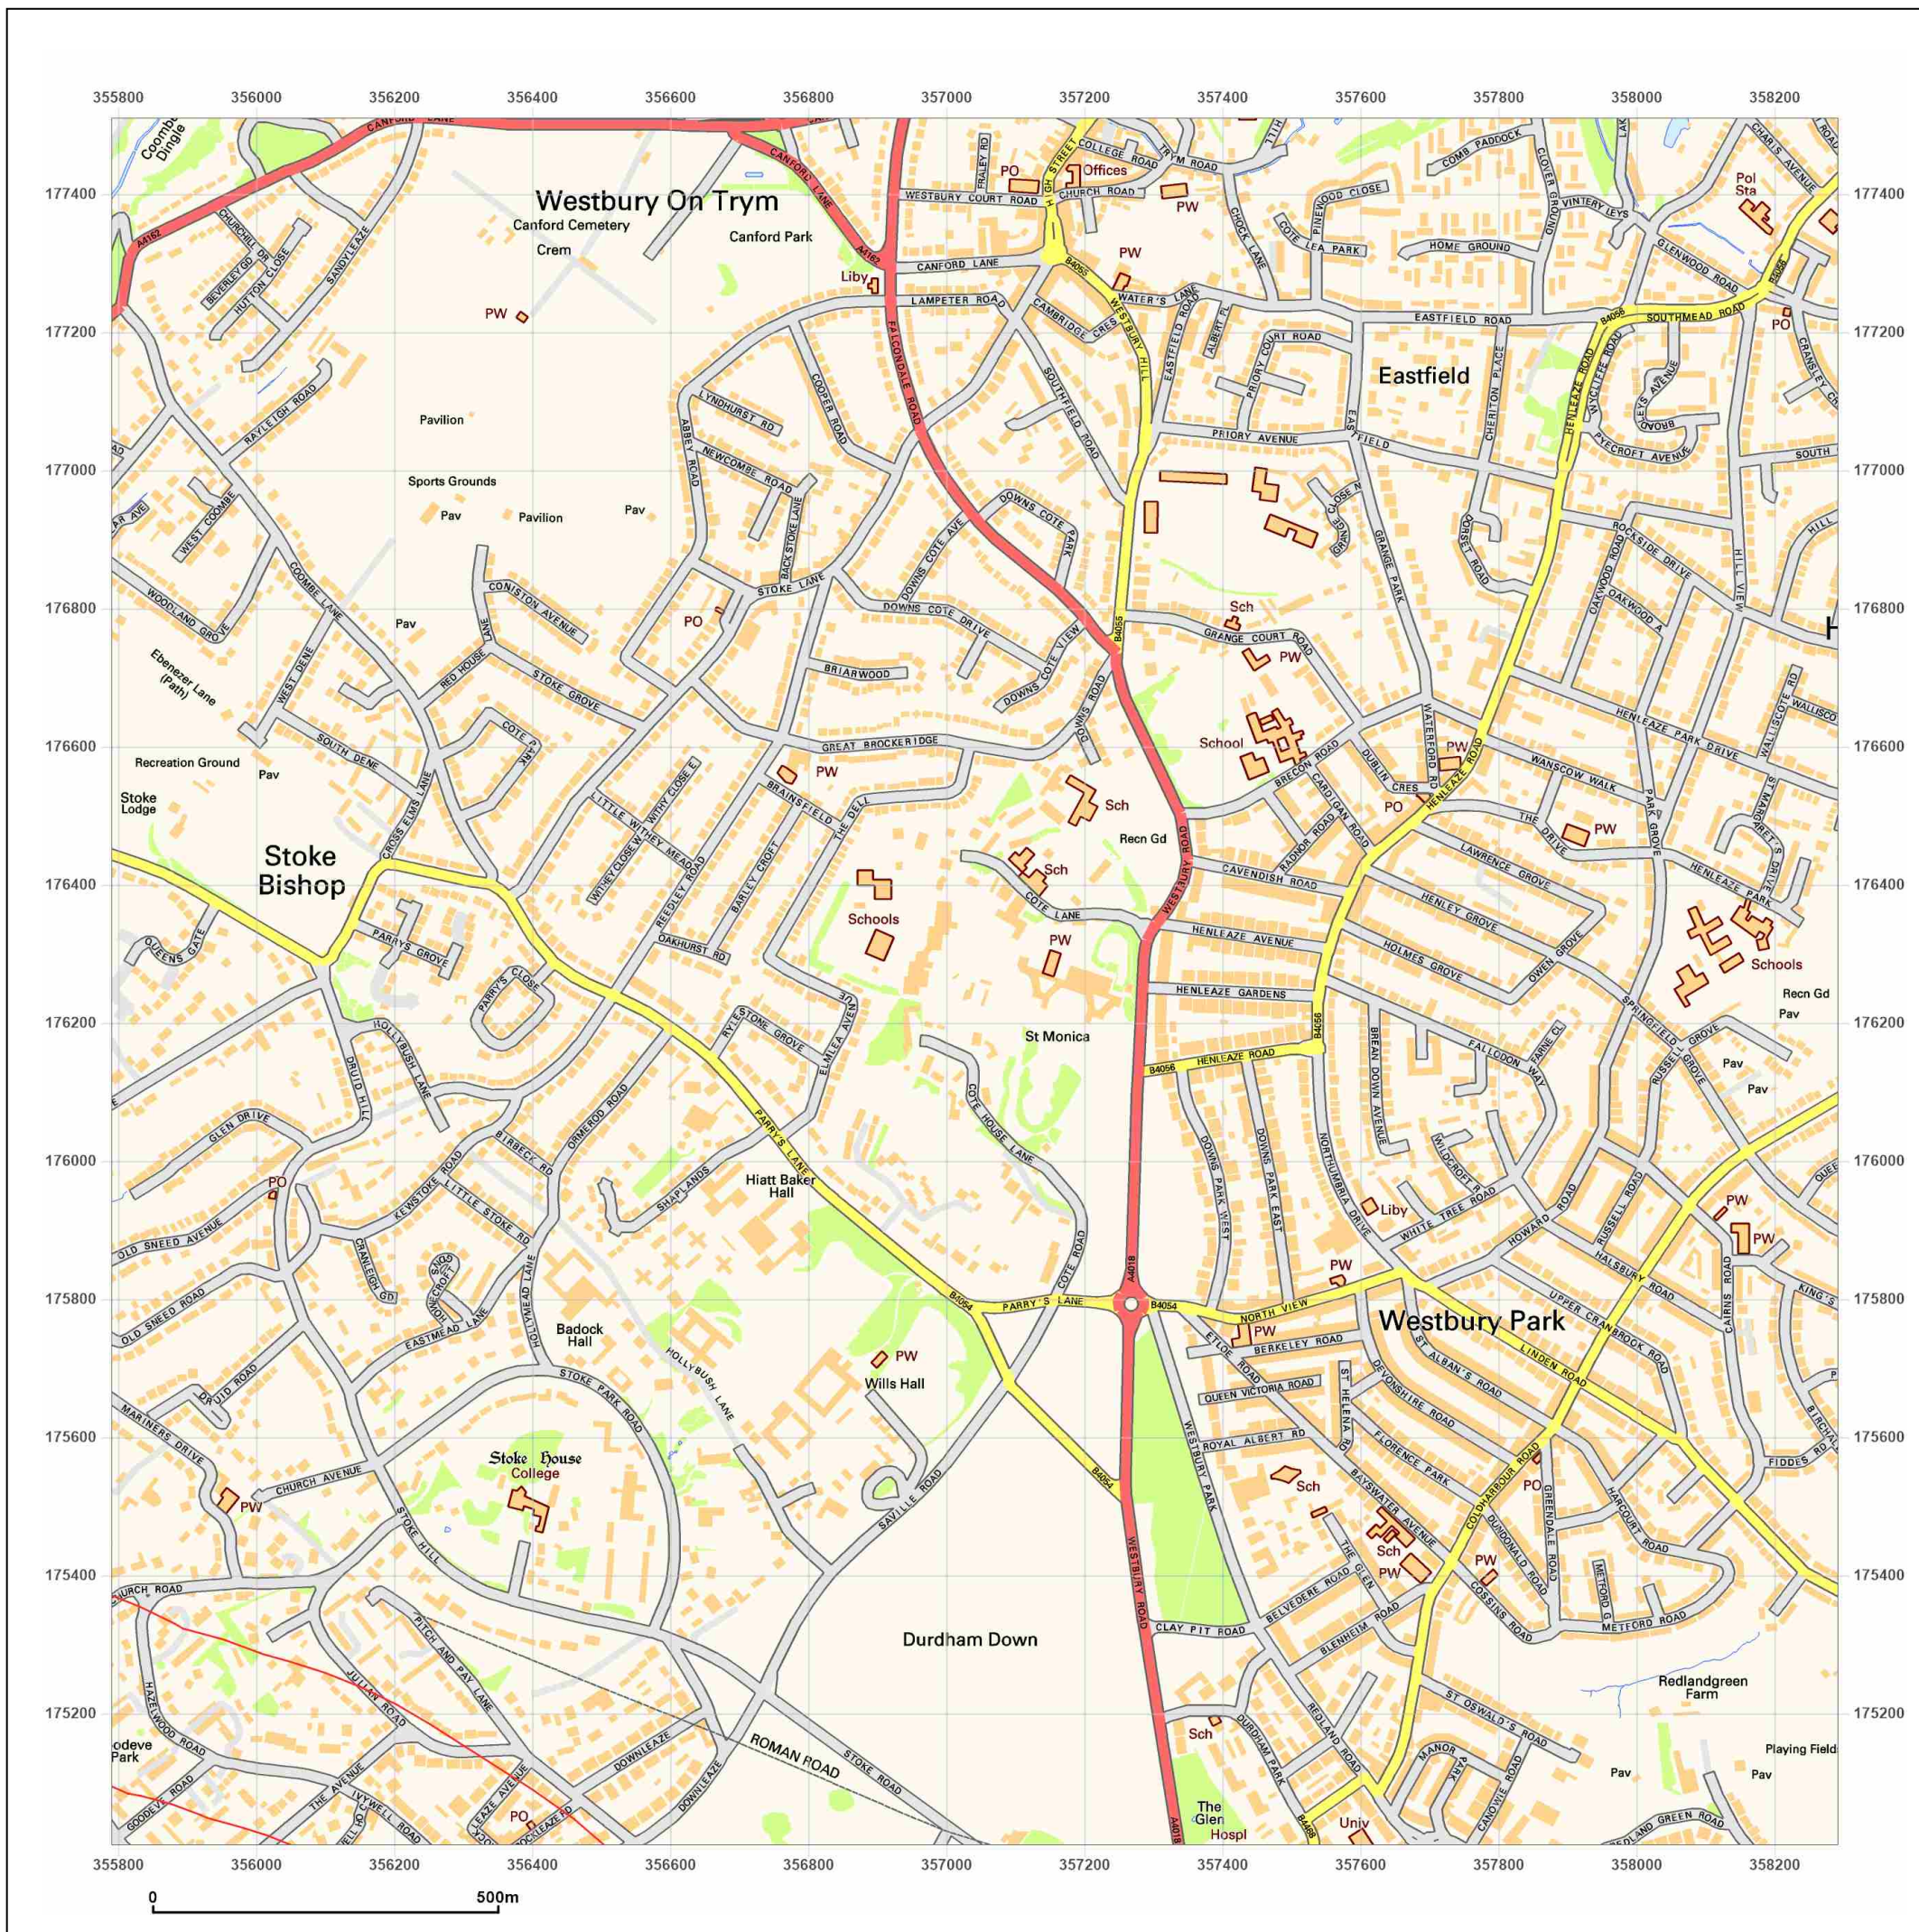

Site Details:

Portishead

Client Ref: Portishead
Report Ref: GSIP-2023-13765-14373_SS_5_3
Grid Ref: 357041, 176260

Map Name: National Grid

Map date: 1991

Scale: 1:10,000

Printed at: 1:10,000

Surveyed 1990
 Revised 1991
 Edition N/A
 Copyright N/A
 Levelled N/A

© Crown copyright and database rights 2018 Ordnance Survey 100035207

Production date: 13 June 2023

Map legend available at:
www.groundsure.com/sites/default/files/groundsure_legend.pdf

Site Details:

Portishead

© Crown copyright and database rights 2018 Ordnance Survey 100035207

Production date: 13 June 2023

Map legend available at:
www.groundsure.com/sites/default/files/groundsure_legend.pdf