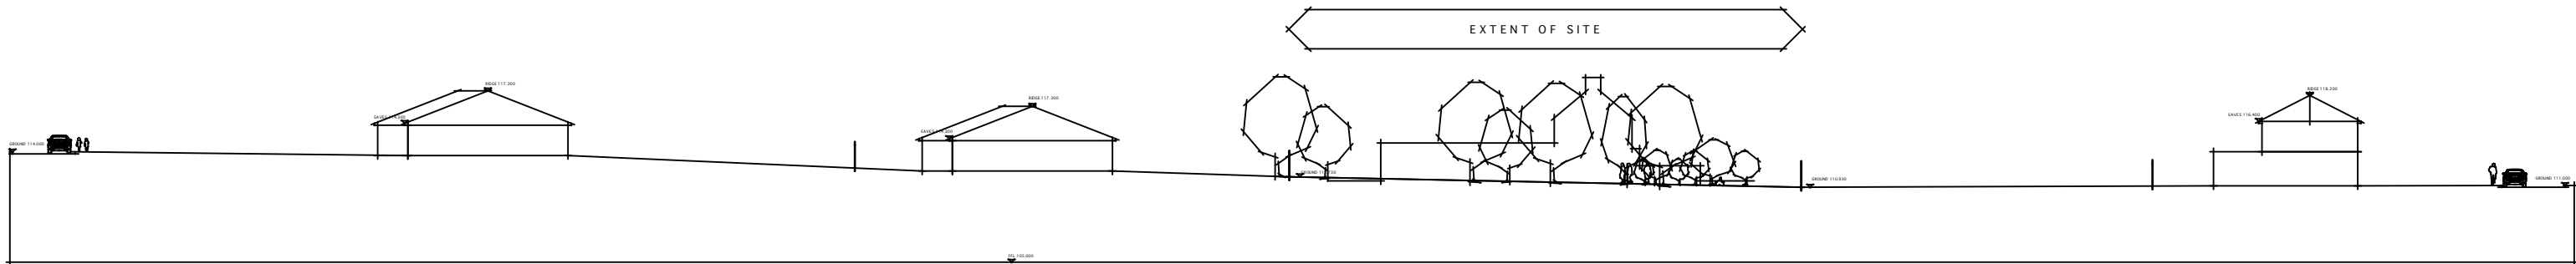

Site Section_North/South

- Preliminary ☐
- Client Approval ☐
- Planning ☒
- Building Regulations ☐
- Tender ☐
- Construction ☐
- Record ☐

Revision	Date

Hülle architecture & design
+44 (0)7824 347754
studio@hullearchitects.co.uk

Drawn by	Date	Project Title		
	March 2024	9 New Rd, Clanfield, Waterlooville PO8 0NS		
Scale @ A3	Scale @ A1	Document Title	Drawing No.	Rev
1:500	*	Site Sections	1290-HULLE-00-01-DR-A-0141