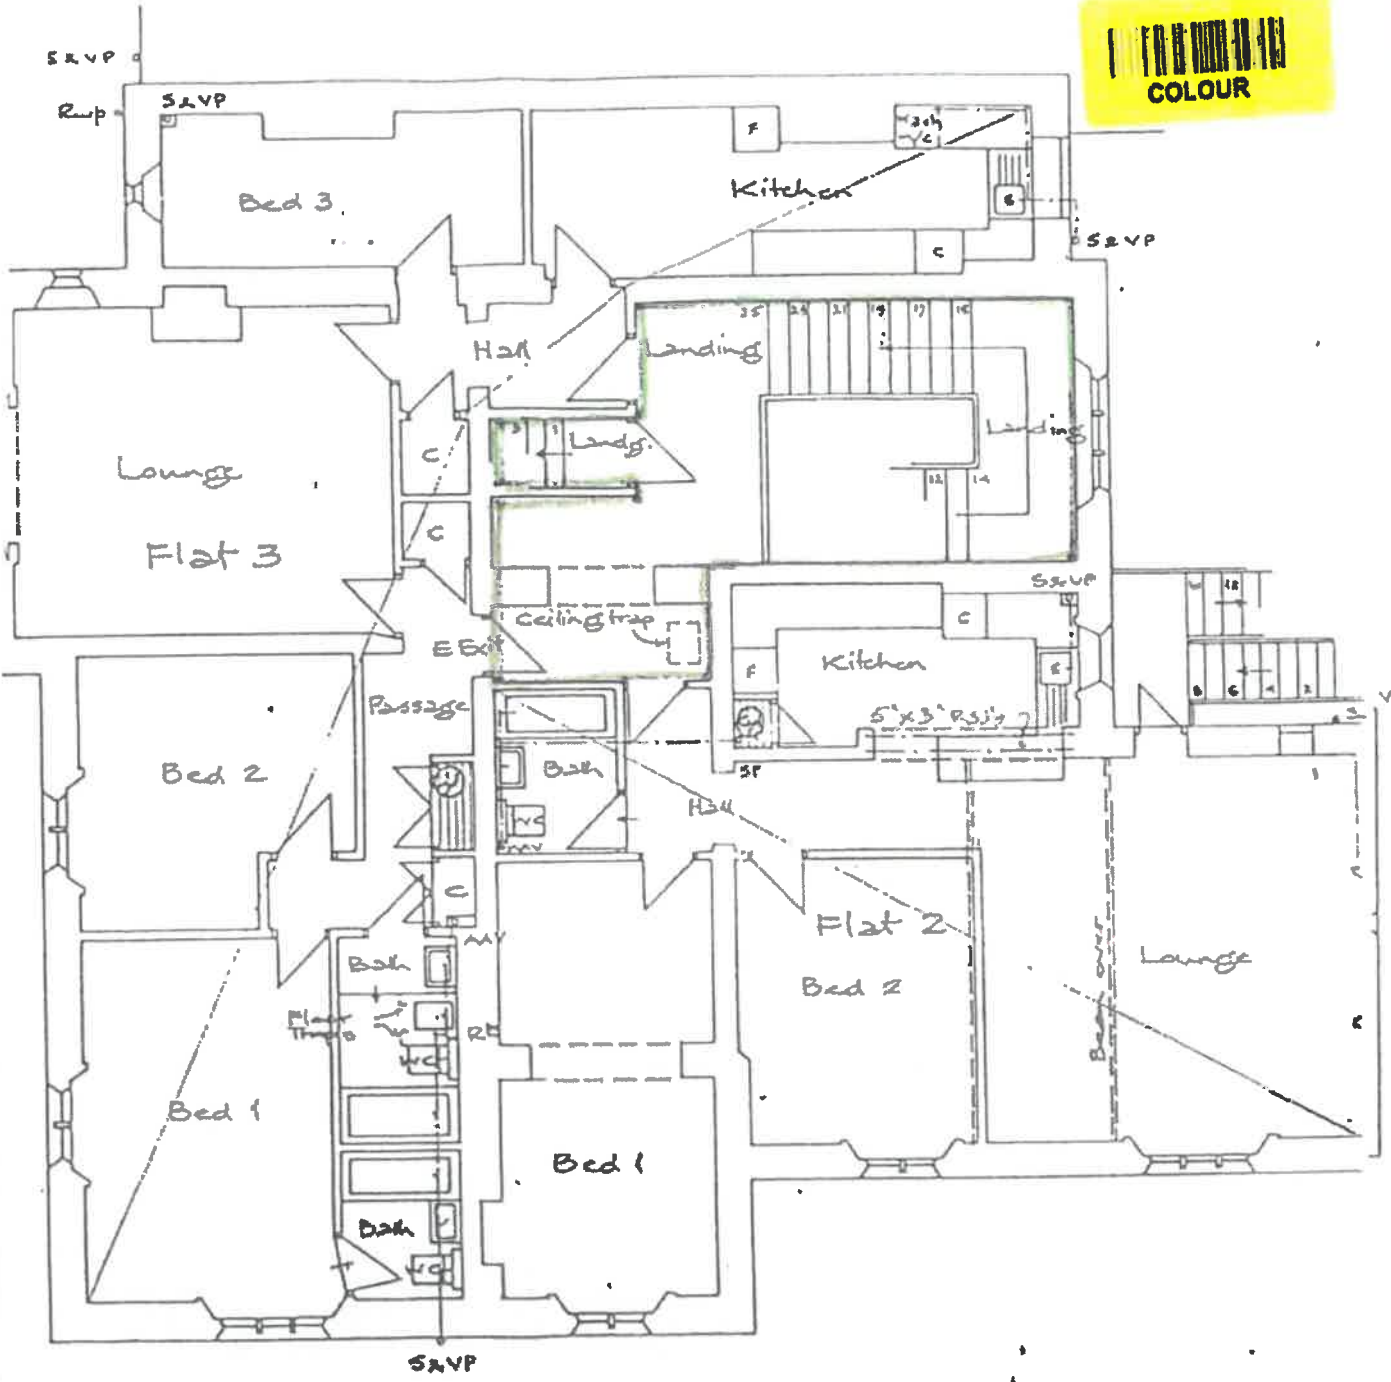

Location Plan

Proposed Garages & Parking Spaces, Standens Flats

Tenkesbury Road, Newent for Mr. S Delaney

February 90 M750

Scale 1:500

Ken Onions MBAT
 Tapside, Lea Bailey Hill
 Ross-on-Wye HR9 7LG

C. Adams

Scale 1:50

Scale: 1/8" = 1 foot

This official copy is incomplete without the preceding notes page.

First Floor Plan

resbury Road, Newent for Mr S Delaney

July 87 Sept 87 Nov 87.

S.P. Lewis

Second Floor Plan

Third Floor Plan

S. Adams

Ken Onions MBIA
 Topside, Lea Bailey
 Ross-on-Wye H