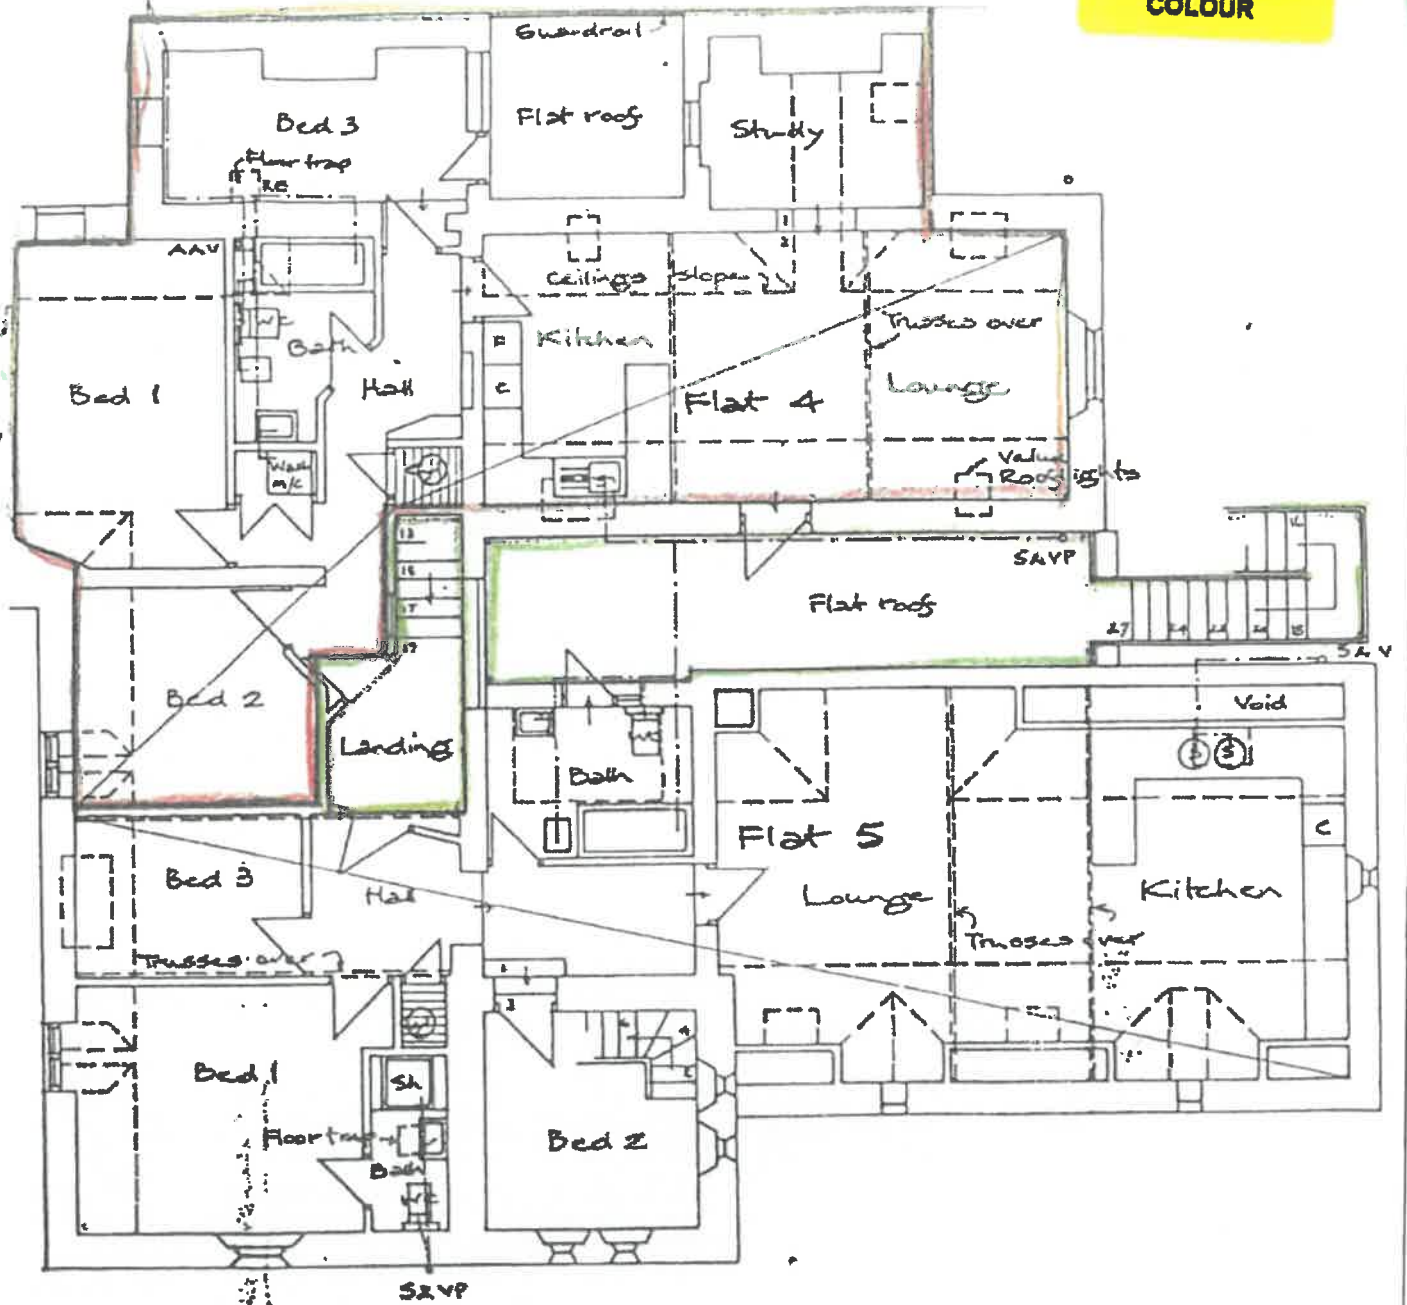

Location Plan

Proposed Garages & Parking Spaces, Standens Flats

Tenkesbury Road, Newent for Mr. S Delaney

February 90 M750

Scale 1:500

Ken Onions MBAT
 Tapside, Lea Bailey Hill
 Ross-on-Wye HR9 7LG

C. Adams

Scale 1:50

Scale: 1/8" = 1 foot

This official copy is incomplete without the preceding notes page.

First Floor Plan

resbury Road, Newent for Mr S Delaney

July 87 Sept 87 Nov 87.

S.P. Lewis

Second Floor Plan

Third Floor Plan

S. Adams

Ken Onions MBIA
 Topside, Lea Bailey
 Ross-on-Wye H