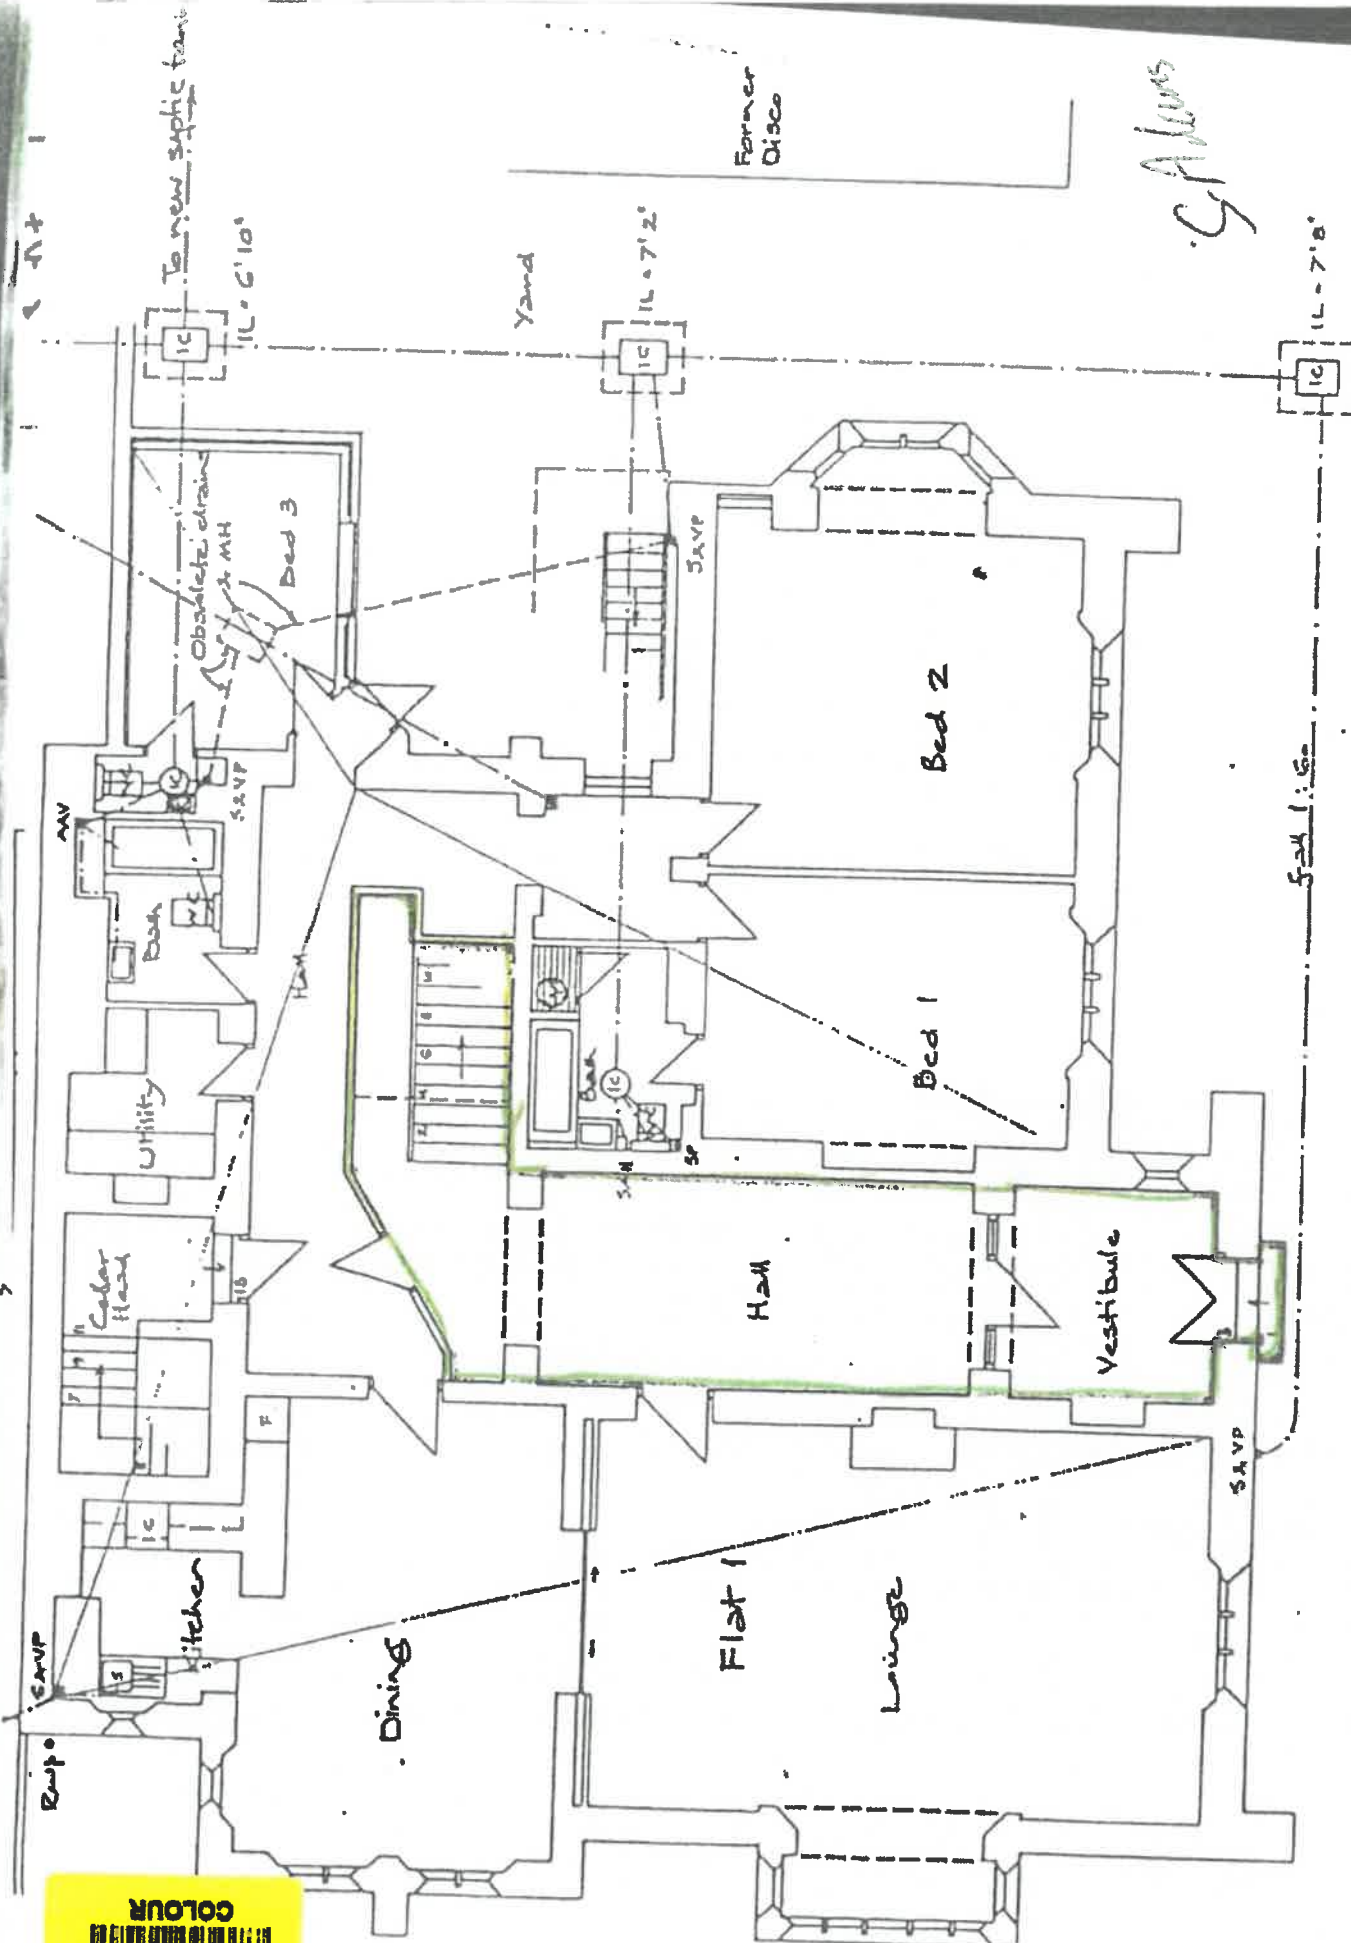

Location Plan

Proposed Garages & Parking Spaces, Standens Flats

Tenkesbury Road, Newent for Mr. S Delaney

February 90 M750

Scale 1:500

Ken Onions MBAT
 Tapside, Lea Bailey Hill
 Ross-on-Wye HR9 7LG

C. Adams

Scale 1:50

Scale: 1/8" = 1 foot

This official copy is incomplete without the preceding notes page.

First Floor Plan

resbury Road, Newent for Mr S Delaney

July 87 Sept 87 Nov 87.

S.P. Lewis

Second Floor Plan

Third Floor Plan

S. Adams

Ken Onions MBIA
 Topside, Lea Bailey
 Ross-on-Wye H