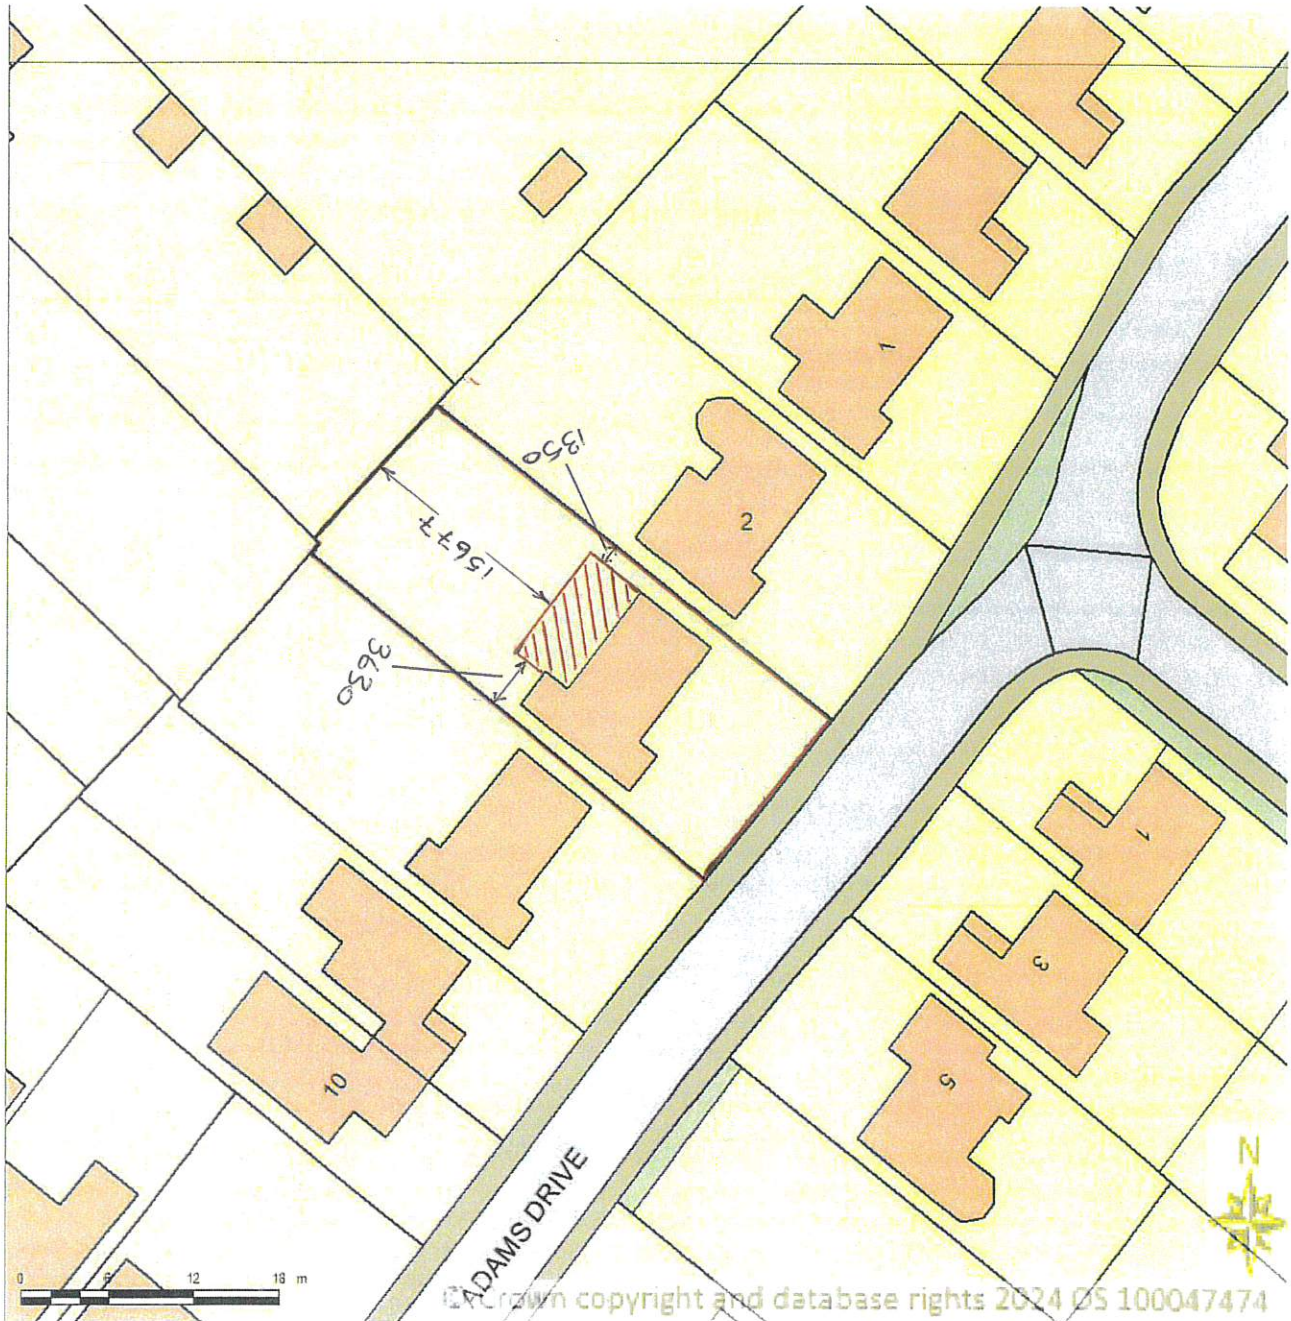

BLOCK/SITE PLAN
AREA 90m x 90m
SCALE 1:500 on A4
CENTRE COORDINATES: 482045, 154259

Supplied by Streetwise Maps Ltd
www.streetwise.net
Licence No: 100047474
14/03/2024 08:53:01