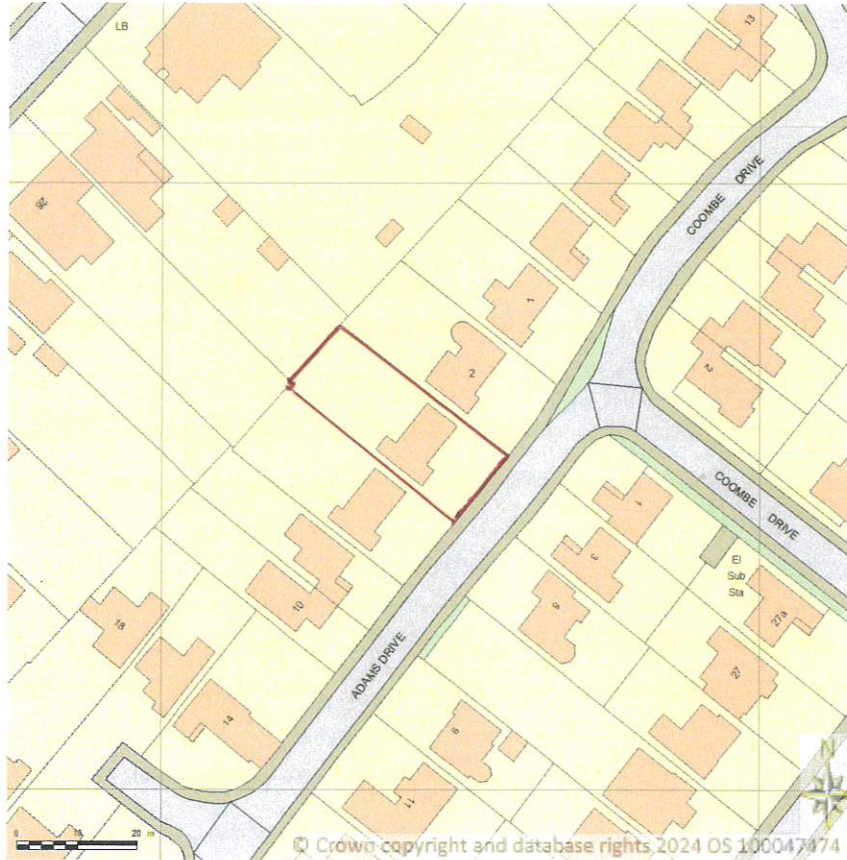

SITE LOCATION PLAN
AREA 2 HA
SCALE 1:1250 on A4
CENTRE COORDINATES: 482045, 154259

Supplied by Streetwise Maps Ltd
www.streetwise.net
Licence No: 100047474
14/03/2024 08:52