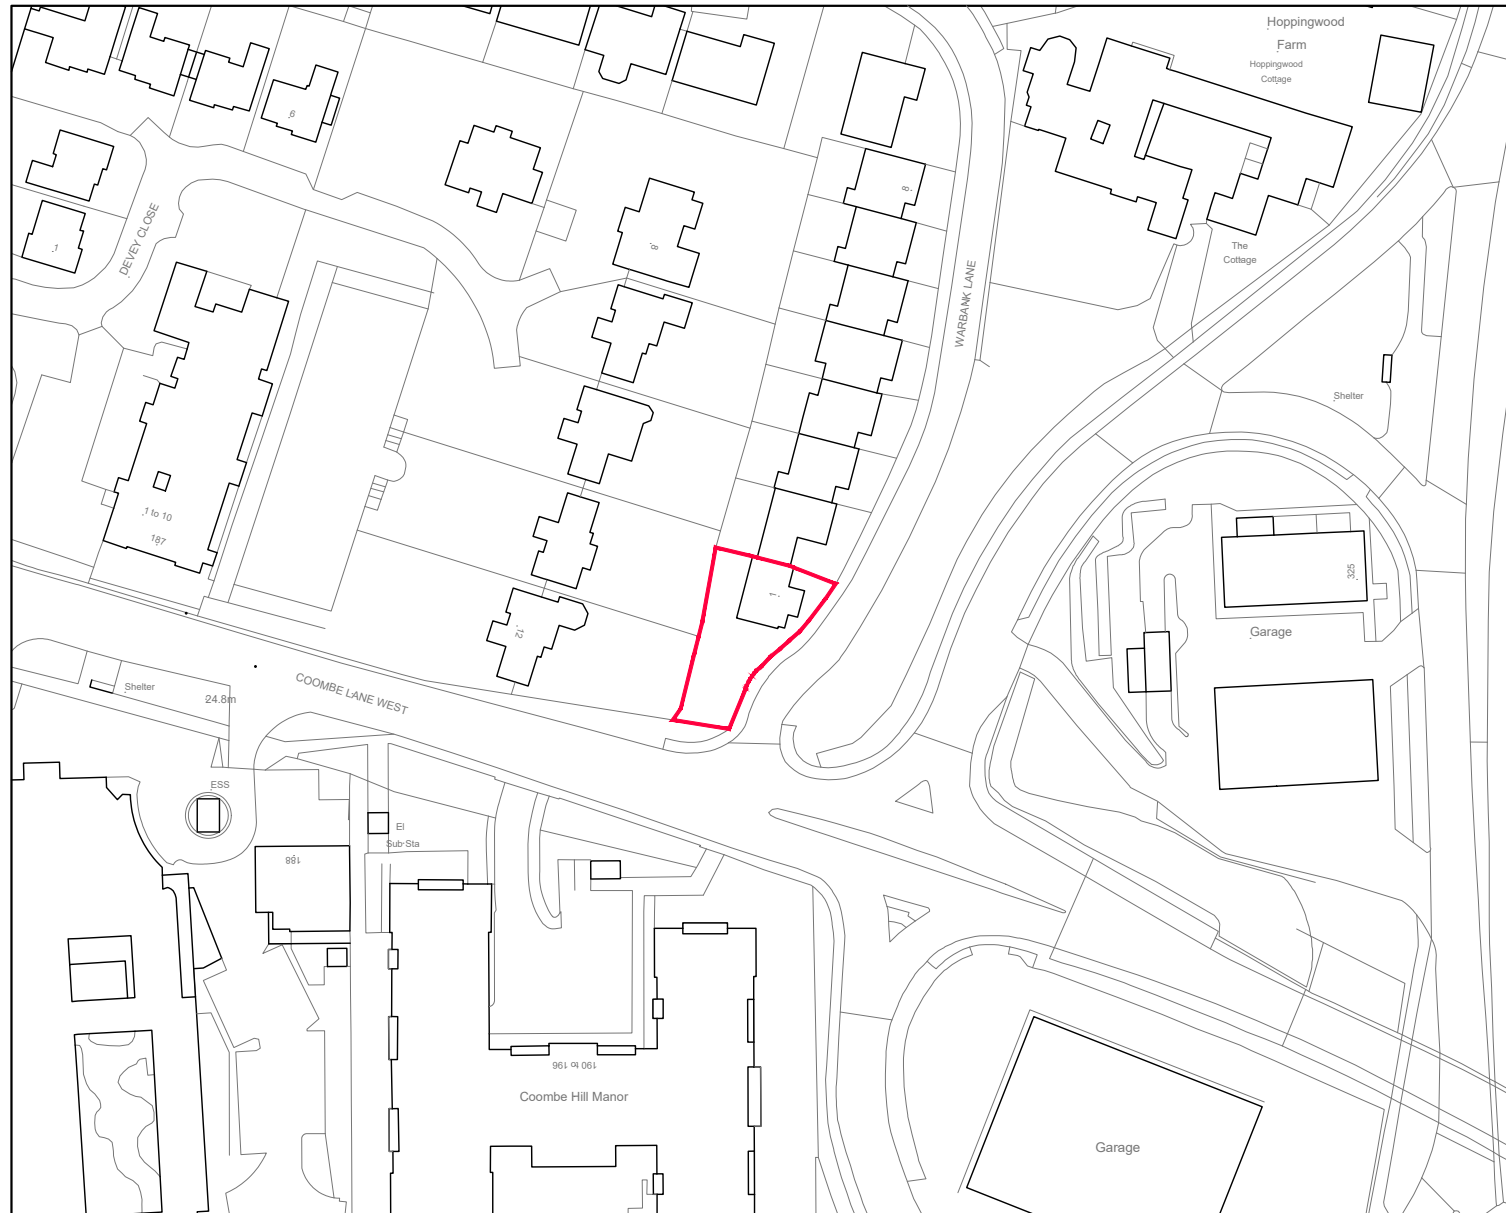

█ Site boundary

?Crown Copyright and database rights 2023 OS Licence no. AC0000849896

site location plan 1:1250

rev.	description	date:	init
PLANNING			
project: EXTENSION & REFURBISHMENT @ NO.1 WARBANK LANE KINSTON UPON THAMNES		date: JAN '24	drawn by: SM
client: NIGHAT BAJWA		project no. 2023-0548	
title: SITE LOCATION PLAN		checked by: JM	scale: 1:1250 @ A3
		dwg no.:	revision 0548-(PL)-001