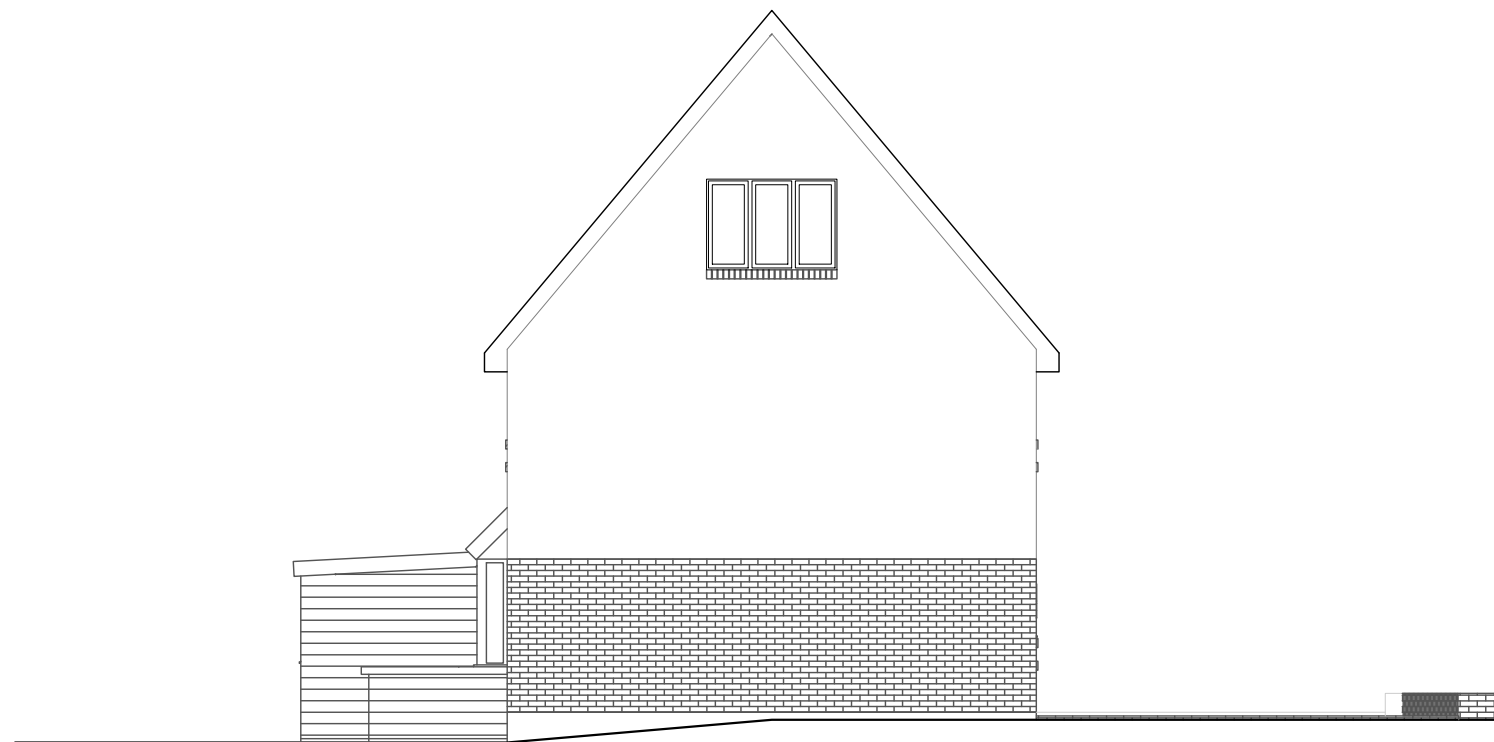

EXISTING SOUTH ELEVATION

EXISTING NORTH ELEVATION

A 'ELEVATIONS INDICATED AS 'EXISTING'' 18.04.24 RF

rev.	description	date:	init
------	-------------	-------	------

PLANNING

project: EXTENSION & REFURBISHMANT @ NO.1 WARBANK LANE KINSTON UPON THAMNES	date: JAN '24	drawn by: SM
client: NIGHAT BAJWA	project no. 2023-0548	
title: EXISTING ELEVATIONS (1)	checked by: JM	scale: 1:100 @ A3
	dwg no.: 0548-(EX)-002	revision A