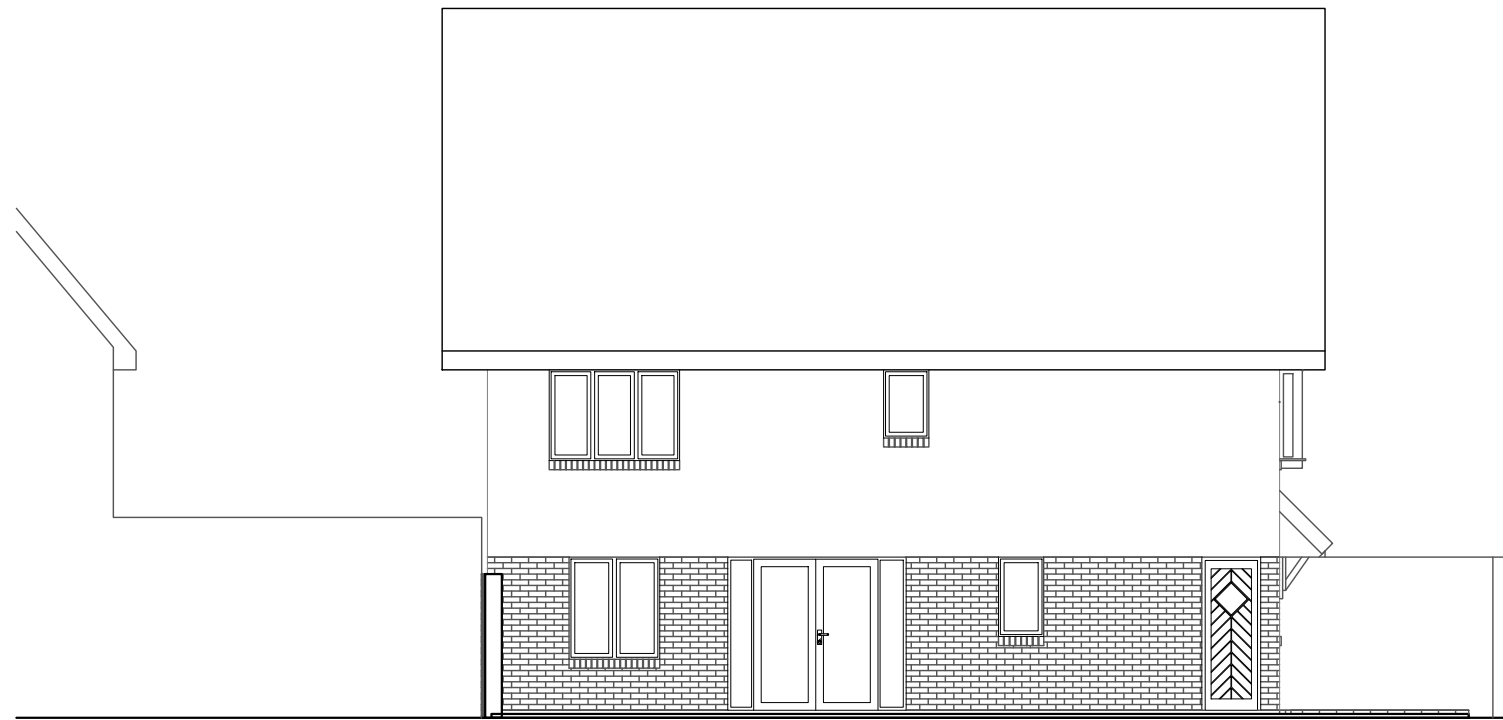

EXISTING EAST ELEVATION

EXISTING WEST ELEVATION

A ELEVATIONS INDICATED AS 'EXISTING' 18.04.24 RF

rev.	description	date:	init
------	-------------	-------	------

**PLANNING**

project: EXTENSION & REFURBISHMENT @ NO.1 WARBANK LANE KINSTON UPON THAMNES	date: JAN '24	drawn by: SM
client: NIGHAT BAJWA	project no. 2023-0548	
title: EXISTING ELEVATIONS (1)	checked by: JM	scale: 1:100 @ A3
	dwg no.: 0548-(EX)-003	revision