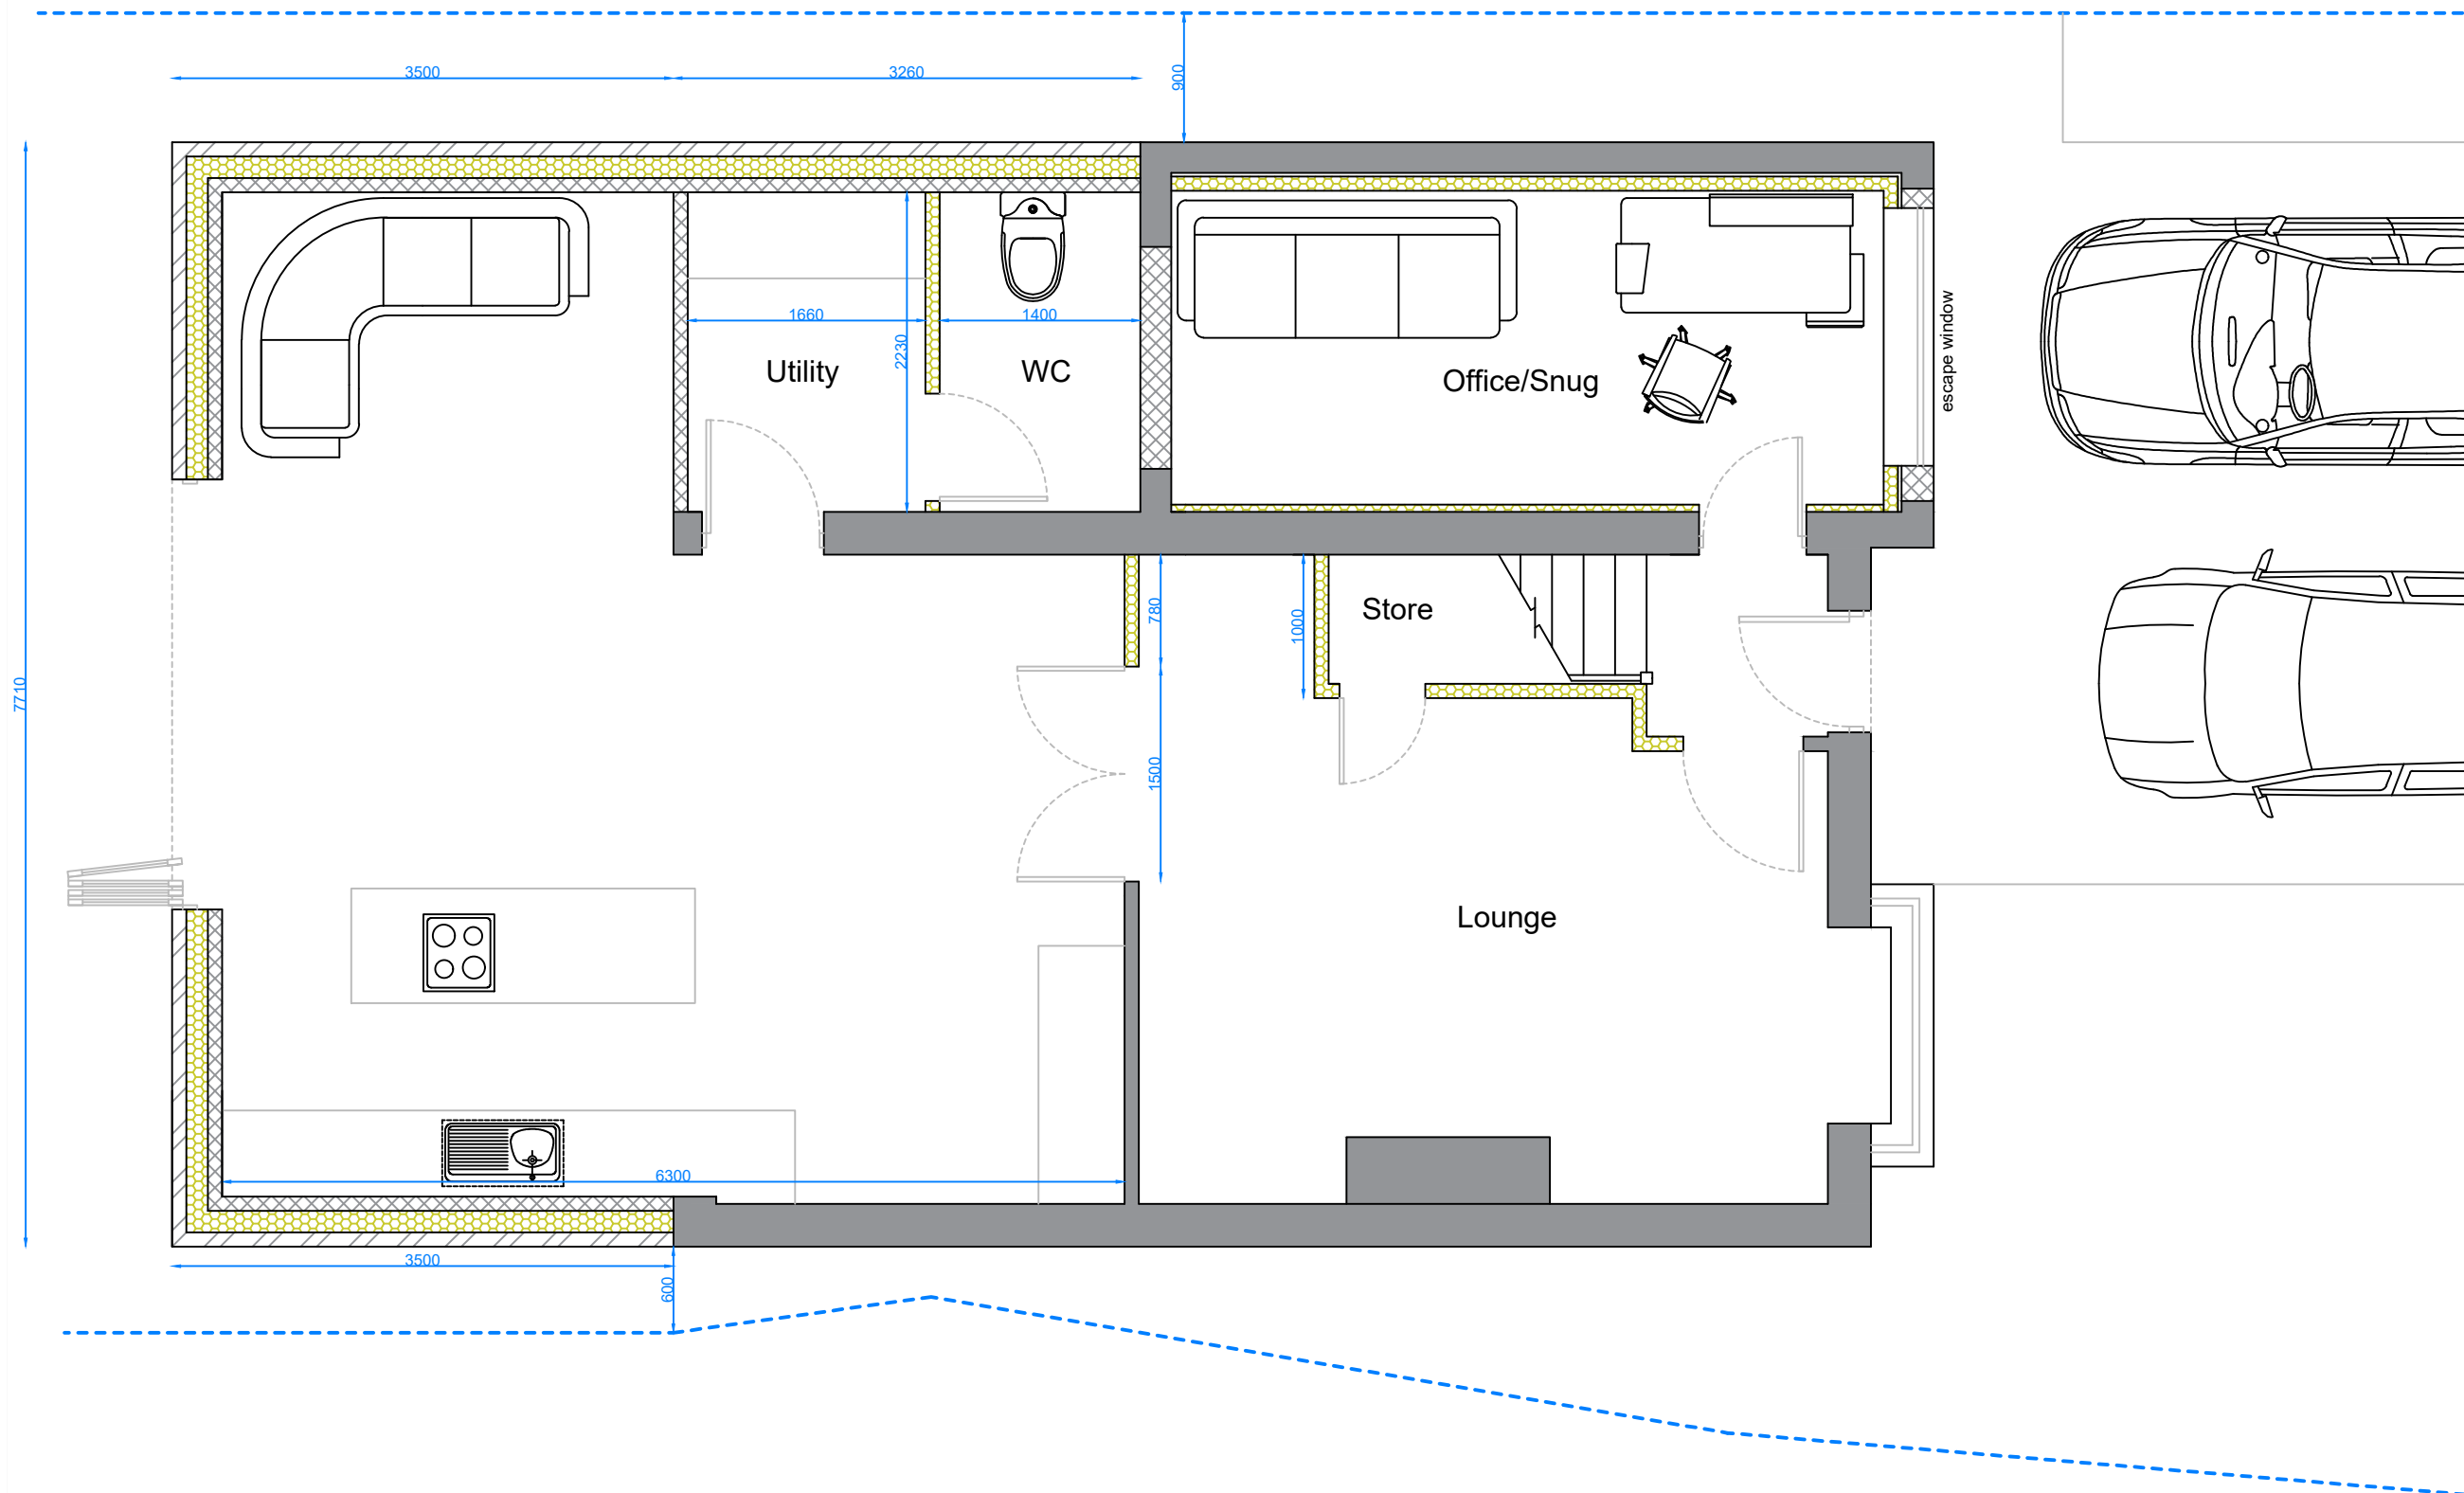

# SINGLE STOREY REAR AND SIDE EXTENSION

DRAWING TITLE:

**PROPOSED ARRANGEMENT**

Ground Floor

CLIENT:

Name: Jeff Waterworth  
7 Myrtle Avenue,  
Thornton Cleveleys,  
FY5 2ZD

SCALE:

1:50

DRAWN BY:

MD

DRAWING NO:

DG - 24 - 003- DAV

REV:

B