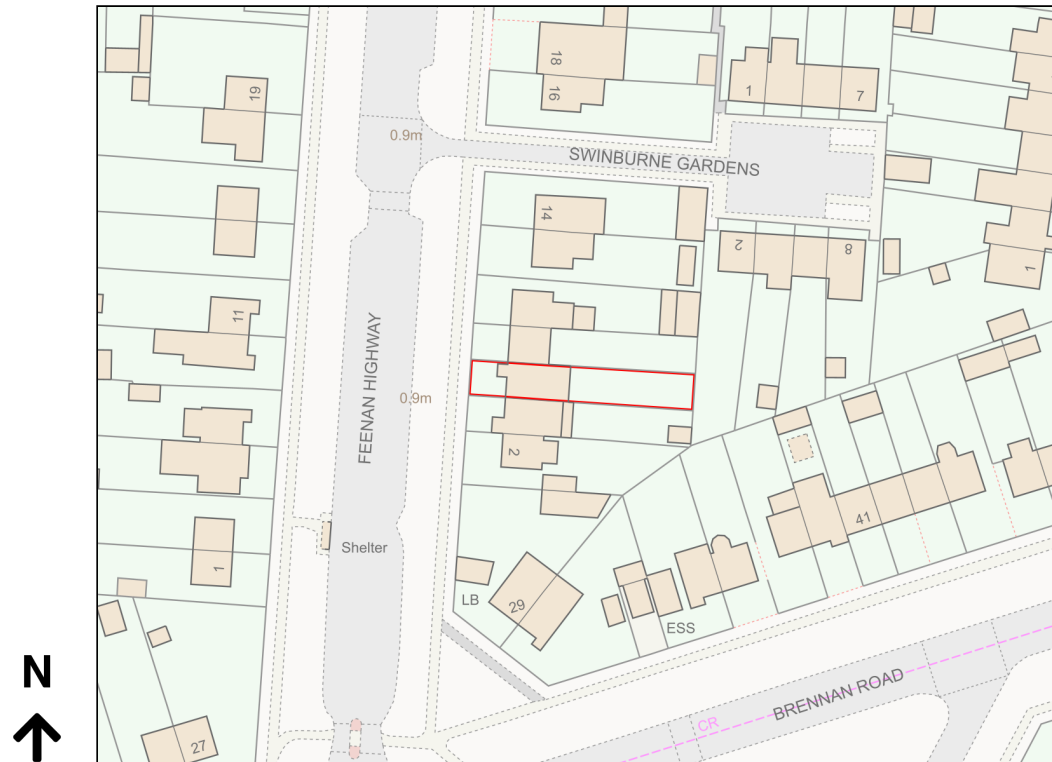

Location Plan

Site Address: 6, Feenan Highway, Tilbury, RM18 8JJ

Date Produced: 20-Mar-2024

Scale: 1:1250 @A4

Planning Portal Reference: PP-12910572v1