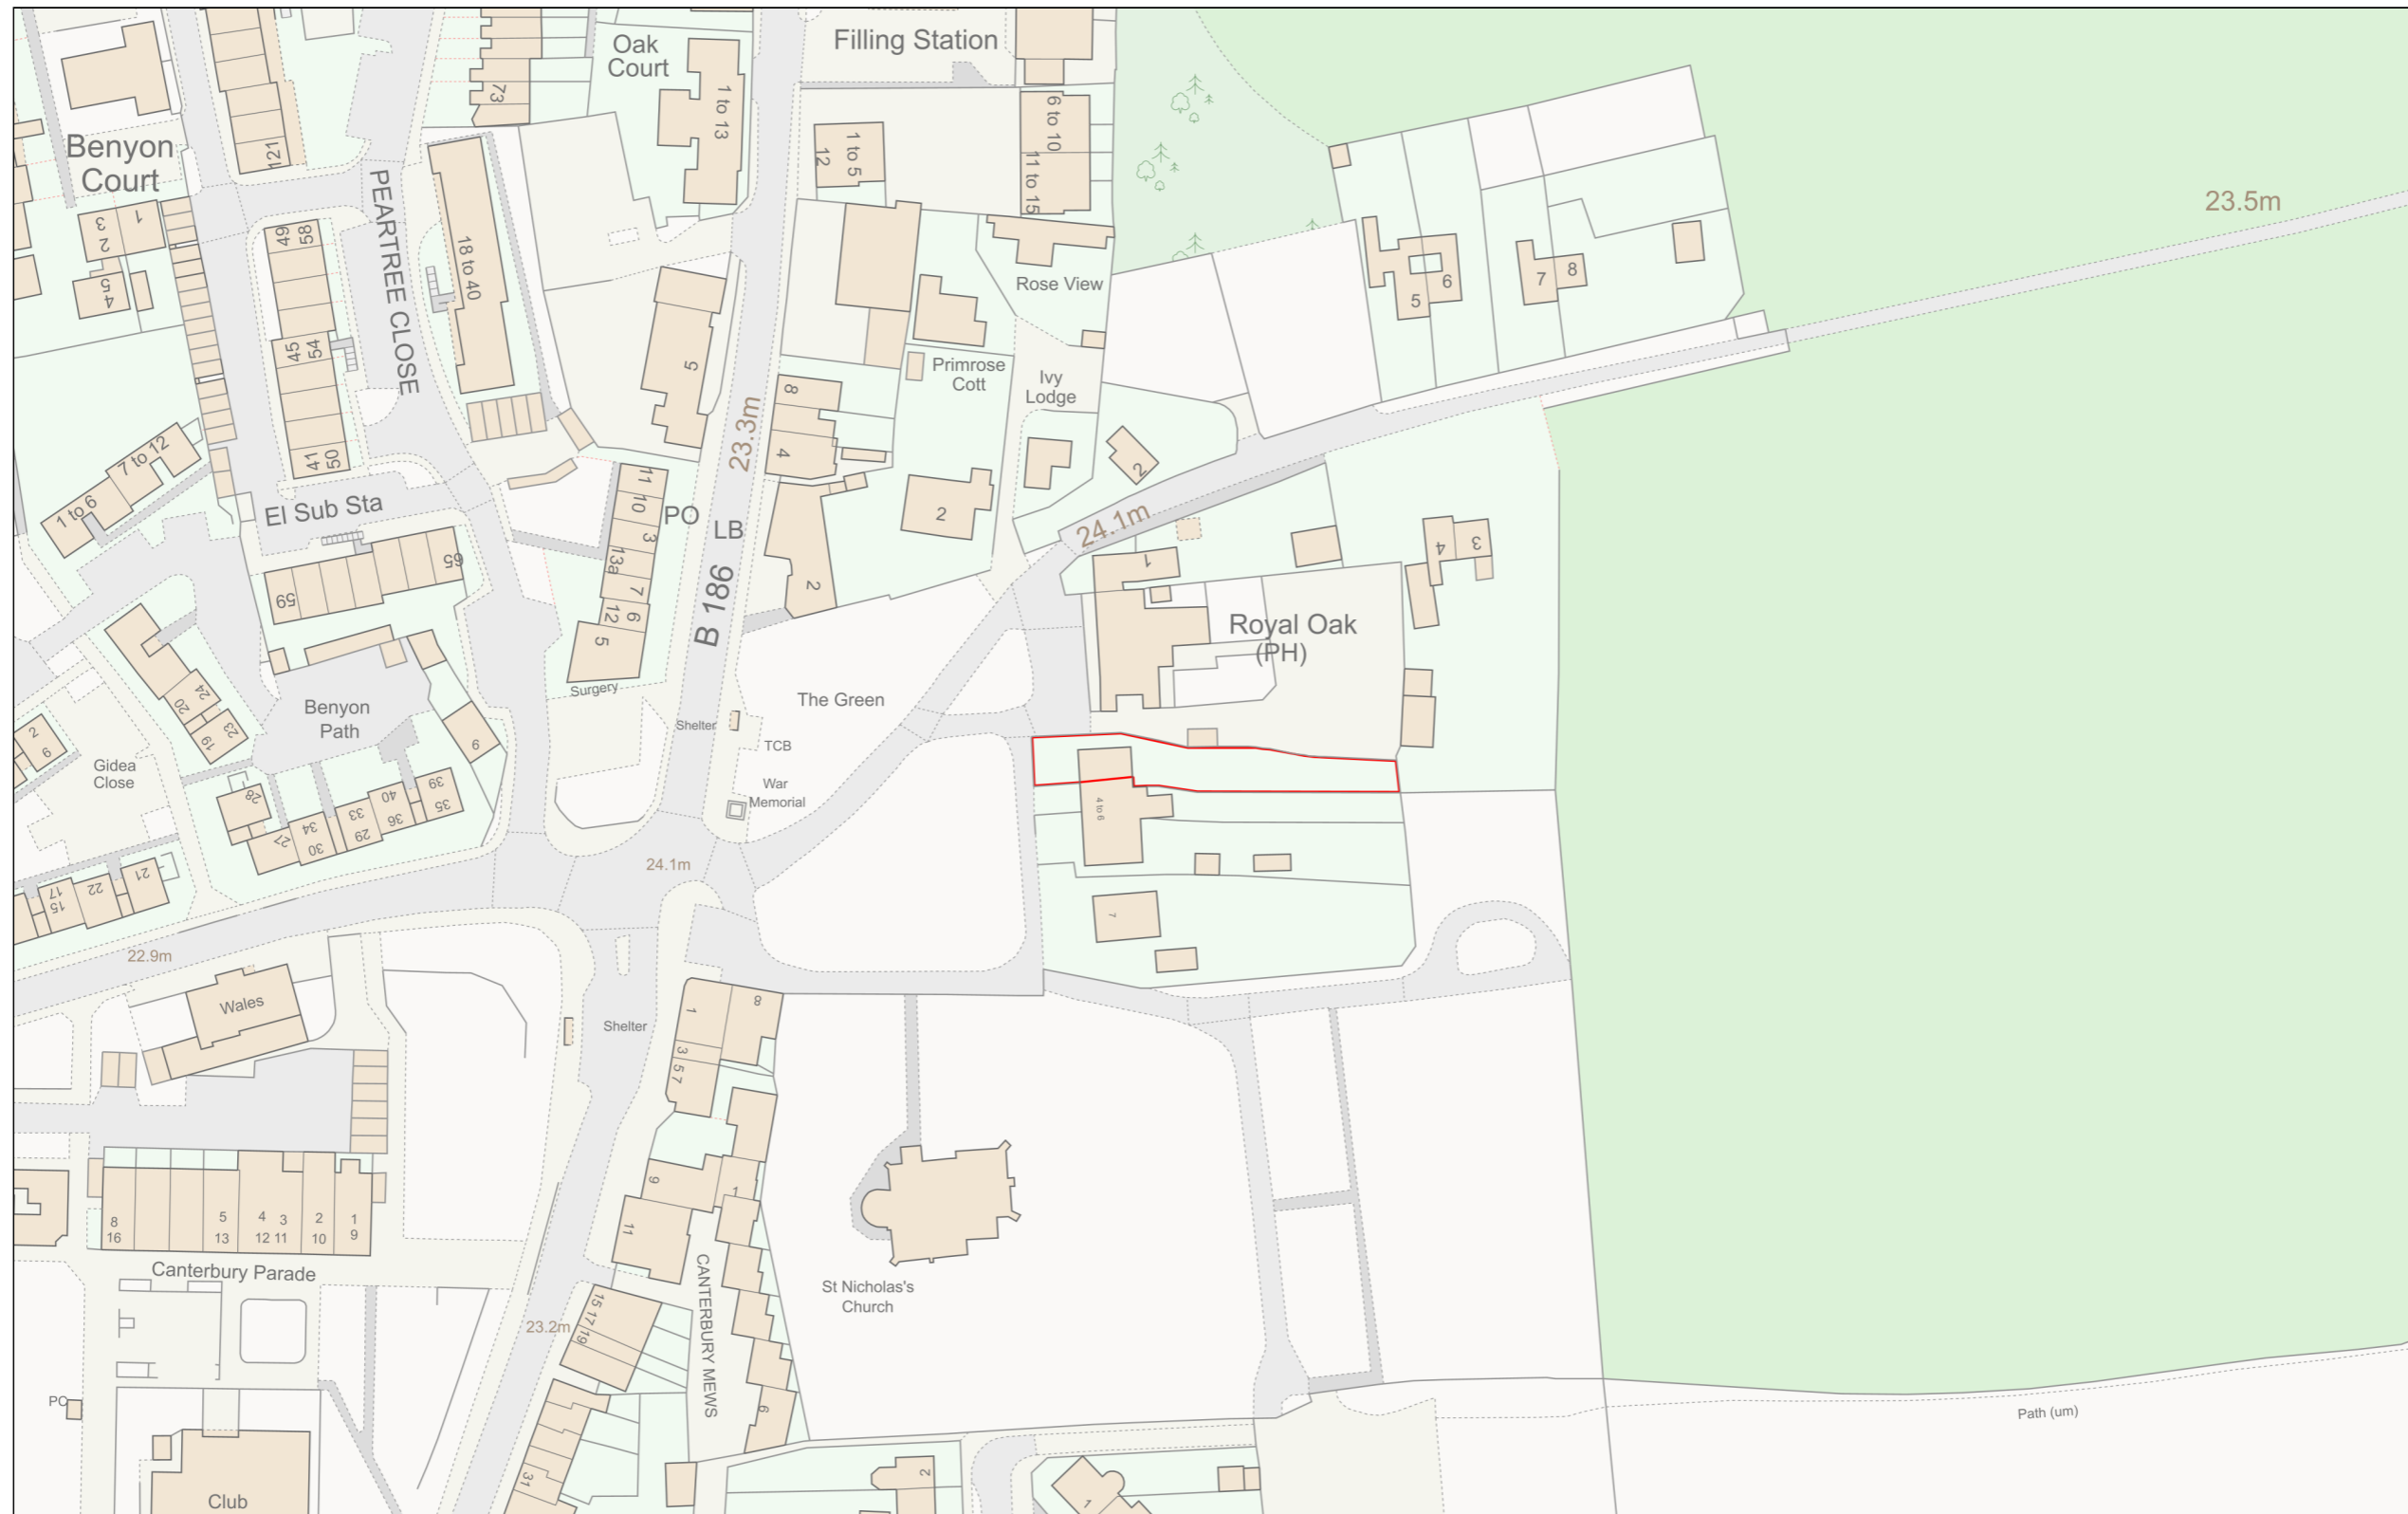

# Location Plan

Site Address: 4, The Green, South Ockendon, RM15 6SD

Date Produced: 19-Apr-2024

Scale: 1:1250 @A3

Planning Portal Reference: PP-12994228v1