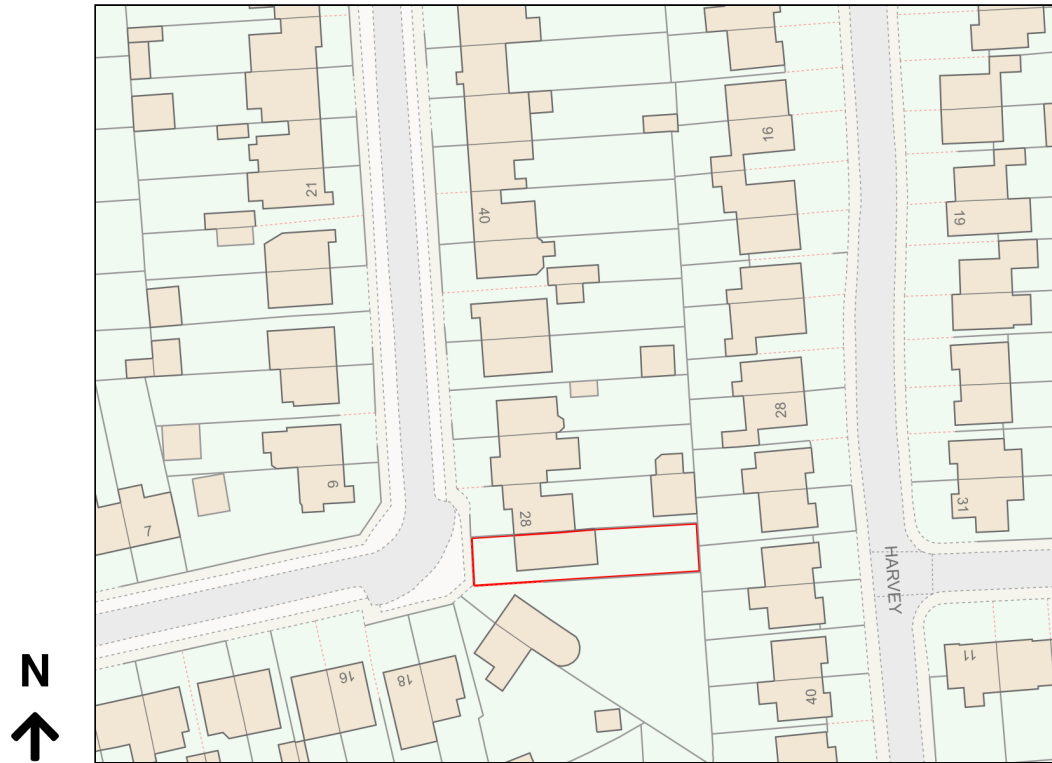

# Location Plan

Site Address: 26, Nutherry Avenue, Grays, RM16 2TL

Date Produced: 26-Apr-2024

Scale: 1:1250 @A4

Planning Portal Reference: PP-13005684v1