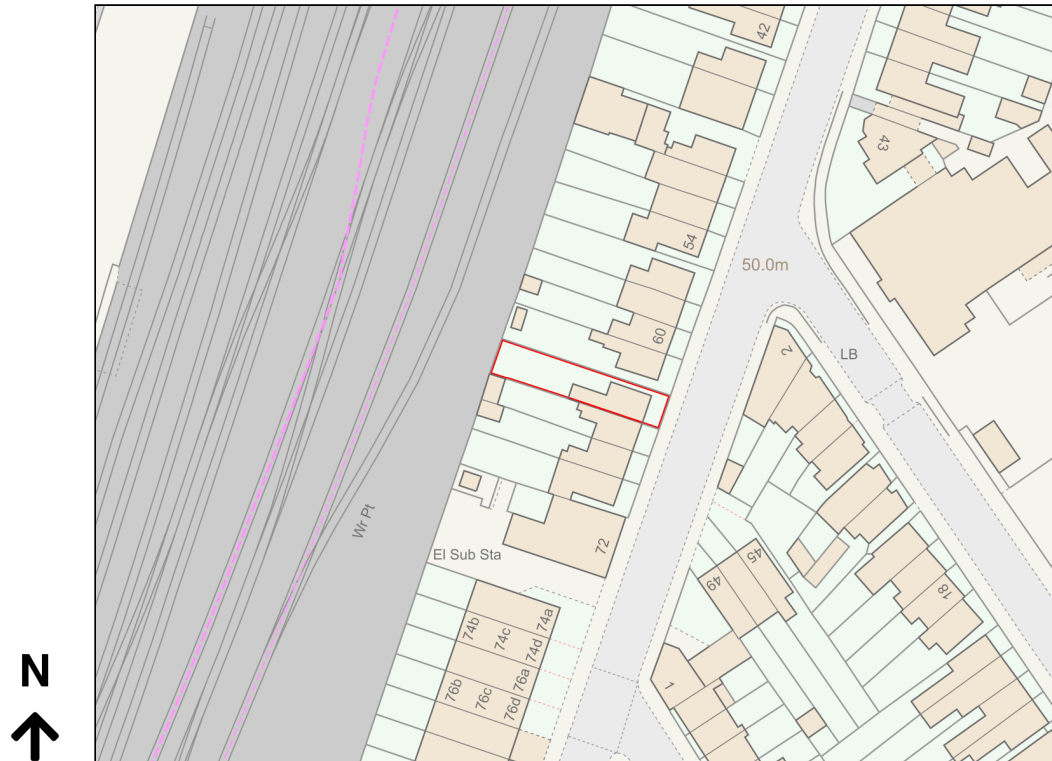

Location Plan

Site Address: 64, Carmichael Road, South Norwood, London, SE25 5LX

Date Produced: 22-Jan-2024

Scale: 1:1250 @A4

Planning Portal Reference: PP-12748307v1