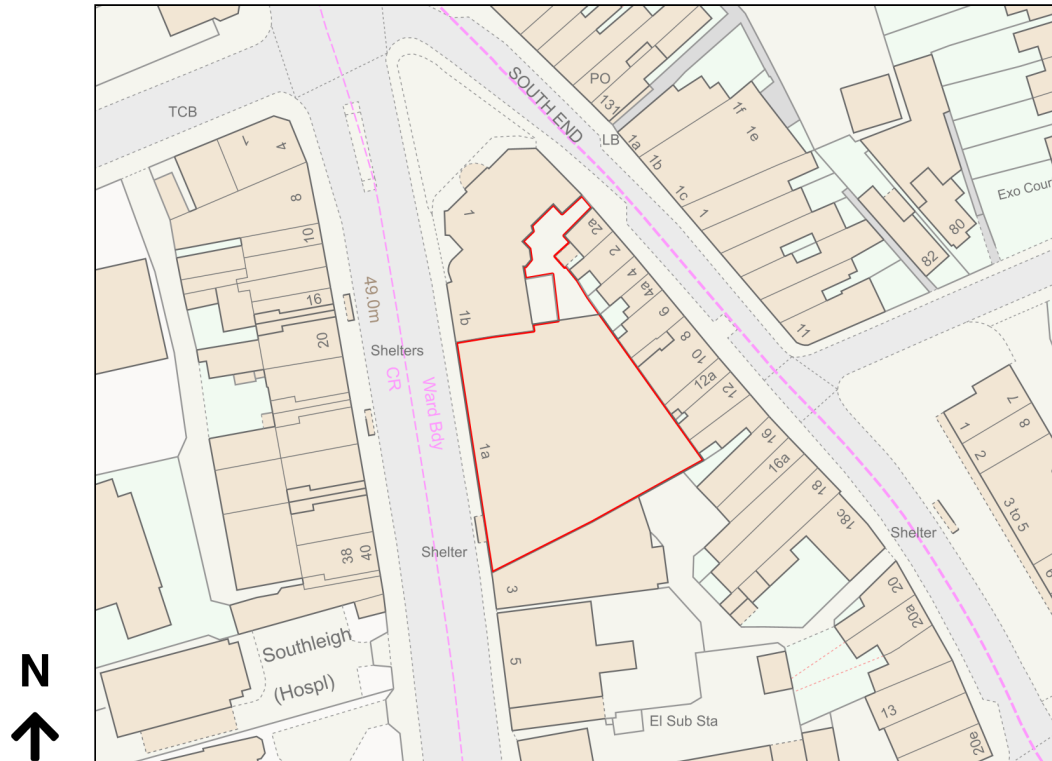

Location Plan

Site Address: 1a, Brighton Road, South Croydon, CR2 6EA

Date Produced: 21-Mar-2024

Scale: 1:1250 @A4

Planning Portal Reference: PP-12888785v1