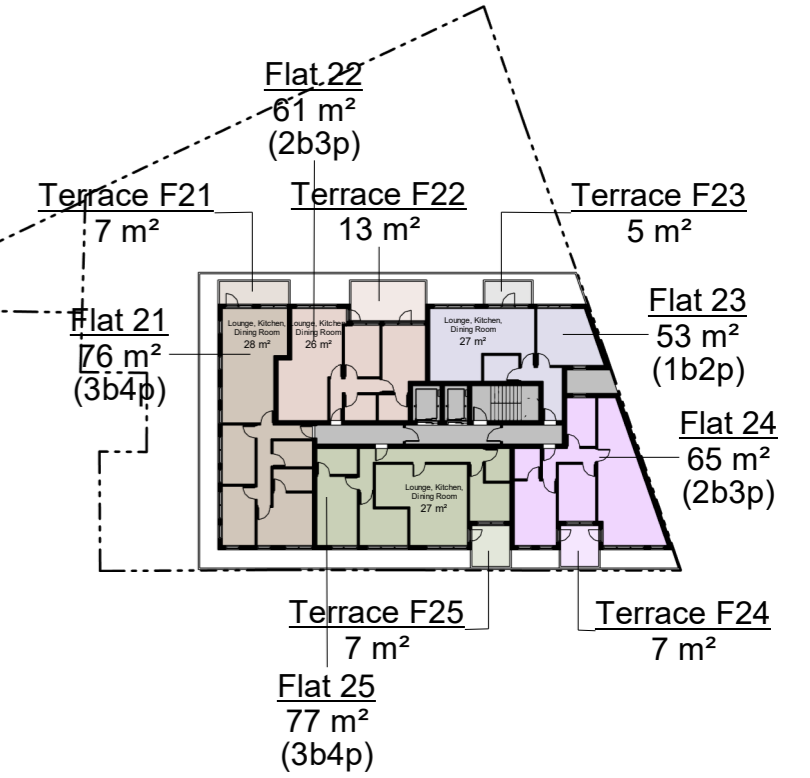

2 First Floor Area Plan
1 : 500

1 Proposed First Floor Plan
1 : 100

PROJECT TITLE	OPTION #	SCALE	1 : 100	DRAWING TITLE	REV.	DATE	DETAIL	LINE SCALE
1A Brighton Road	3	SHEET SIZE	A2	Proposed First Floor Plan	A	11.02.2024	New 5 Storey Scheme	0 1 m 5 m
LOCATION	OPTION DETAIL	DATE	11.02.2024	SHEET NO.	B			NOTES: All critical dimensions must be checked on site prior to commencement of any works.
1A Brighton Rd, South Croydon CR2 6EA, UK	5 Storey Scheme with Commercial G.F.			A105	C			
					D			

2 Second Floor Area Plan
1 : 500

1 Proposed Second Floor Plan
1 : 100

PROJECT TITLE	OPTION #	SCALE	1 : 100	DRAWING TITLE	REV.	DATE	DETAIL	LINE SCALE
1A Brighton Road	3	SHEET SIZE	A2	Proposed Second Floor Plan	A	11.02.2024	New 5 Storey Scheme	0 1 m 5 m
LOCATION 1A Brighton Rd, South Croydon CR2 6EA, UK	OPTION DETAIL 5 Storey Scheme with Commercial G.F.	DATE	11.02.2024	SHEET NO. A106	B			NOTES: All critical dimensions must be checked on site prior to commencement of any works.
					C			
					D			

2 Third Floor Area Plan
1 : 500

1 Proposed Third Floor Plan
1 : 100

PROJECT TITLE	OPTION #	SCALE	1 : 100	DRAWING TITLE	REV.	DATE	DETAIL	LINE SCALE
1A Brighton Road	3	SHEET SIZE	A2	Proposed Third Floor Plan	A	11.02.2024	New 5 Storey Scheme	0 1 m 5 m
LOCATION	OPTION DETAIL	DATE	11.02.2024	SHEET NO.	B			NOTES: All critical dimensions must be checked on site prior to commencement of any works.
1A Brighton Rd, South Croydon CR2 6EA, UK	5 Storey Scheme with Commercial G.F.			A107	C			
					D			

1965
1965

2 Fourth Floor Area Plan
1 : 500

1 Proposed Fourth Floor Plan
1 : 100

PROJECT TITLE	OPTION #	SCALE	1 : 100	DRAWING TITLE	REV.	DATE	DETAIL	LINE SCALE
1A Brighton Road	3	SHEET SIZE	A2	Proposed Fourth Floor Plan	A	11.02.2024	New 5 Storey Scheme	0 1 m 5 m
LOCATION	OPTION DETAIL	DATE	11.02.2024	SHEET NO.	B			NOTES: All critical dimensions must be checked on site prior to commencement of any works.
1A Brighton Rd, South Croydon CR2 6EA, UK	5 Storey Scheme with Commercial G.F.			A108	C			
					D			