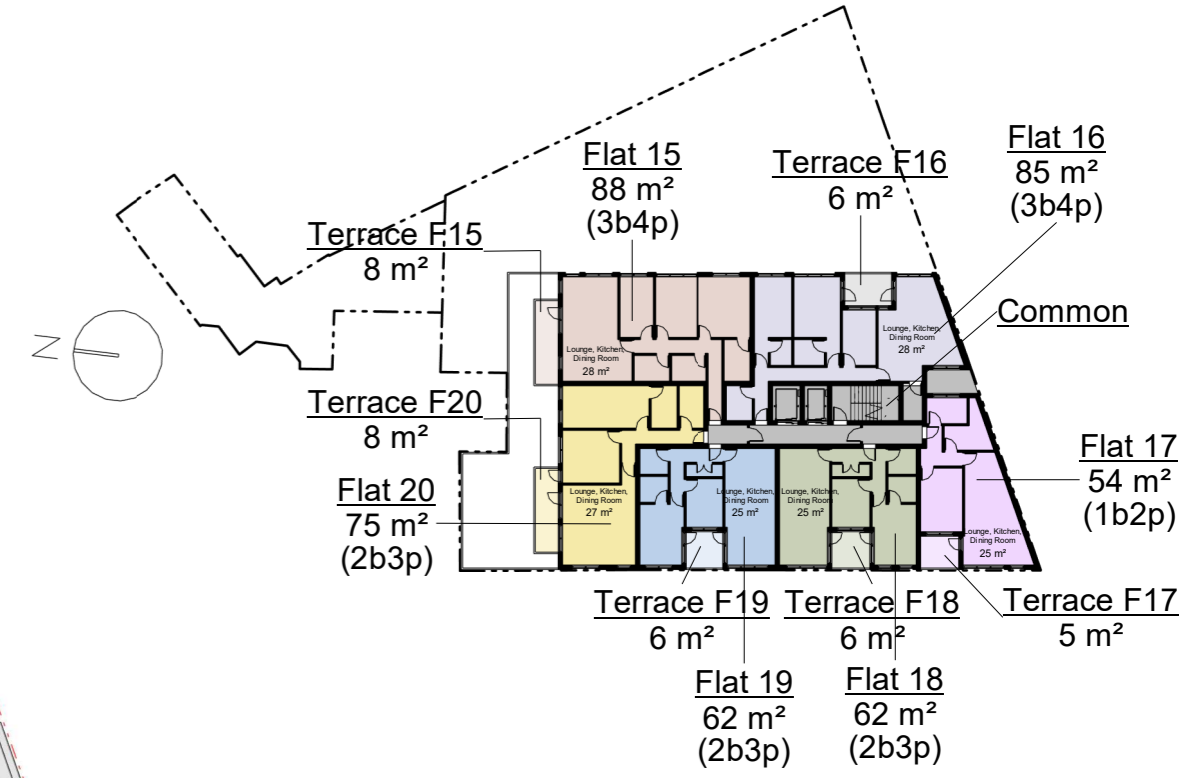

2 First Floor Area Plan
1 : 500

1 Proposed First Floor Plan
1 : 100

PROJECT TITLE	OPTION #	SCALE	1 : 100	DRAWING TITLE	REV.	DATE	DETAIL	LINE SCALE
1A Brighton Road	3	SHEET SIZE	A2	Proposed First Floor Plan	A	11.02.2024	New 5 Storey Scheme	0 1 m 5 m
LOCATION	OPTION DETAIL	DATE	11.02.2024	SHEET NO.	B			NOTES: All critical dimensions must be checked on site prior to commencement of any works.
1A Brighton Rd, South Croydon CR2 6EA, UK	5 Storey Scheme with Commercial G.F.			A105	C			
					D			

2 Second Floor Area Plan
1 : 500

1 Proposed Second Floor Plan
1 : 100

PROJECT TITLE	OPTION #	SCALE	1 : 100	DRAWING TITLE	REV.	DATE	DETAIL	LINE SCALE
1A Brighton Road	3	SHEET SIZE	A2	Proposed Second Floor Plan	A	11.02.2024	New 5 Storey Scheme	0 1 m 5 m
LOCATION 1A Brighton Rd, South Croydon CR2 6EA, UK	OPTION DETAIL 5 Storey Scheme with Commercial G.F.	DATE	11.02.2024	SHEET NO. A106	B			NOTES: All critical dimensions must be checked on site prior to commencement of any works.
					C			
					D			

2 Third Floor Area Plan
1 : 500

1 Proposed Third Floor Plan
1 : 100

PROJECT TITLE	OPTION #	SCALE	1 : 100	DRAWING TITLE	REV.	DATE	DETAIL	LINE SCALE
1A Brighton Road	3	SHEET SIZE	A2	Proposed Third Floor Plan	A	11.02.2024	New 5 Storey Scheme	0 1 m 5 m
LOCATION	OPTION DETAIL	DATE	11.02.2024	SHEET NO.	B			NOTES: All critical dimensions must be checked on site prior to commencement of any works.
1A Brighton Rd, South Croydon CR2 6EA, UK	5 Storey Scheme with Commercial G.F.			A107	C			
					D			

1965
1965

2 Fourth Floor Area Plan
1 : 500

1 Proposed Fourth Floor Plan
1 : 100

PROJECT TITLE	OPTION #	SCALE	1 : 100	DRAWING TITLE	REV.	DATE	DETAIL	LINE SCALE
1A Brighton Road	3	SHEET SIZE	A2	Proposed Fourth Floor Plan	A	11.02.2024	New 5 Storey Scheme	0 1 m 5 m
LOCATION	OPTION DETAIL	DATE	11.02.2024	SHEET NO.	B			NOTES: All critical dimensions must be checked on site prior to commencement of any works.
1A Brighton Rd, South Croydon CR2 6EA, UK	5 Storey Scheme with Commercial G.F.			A108	C			
					D			