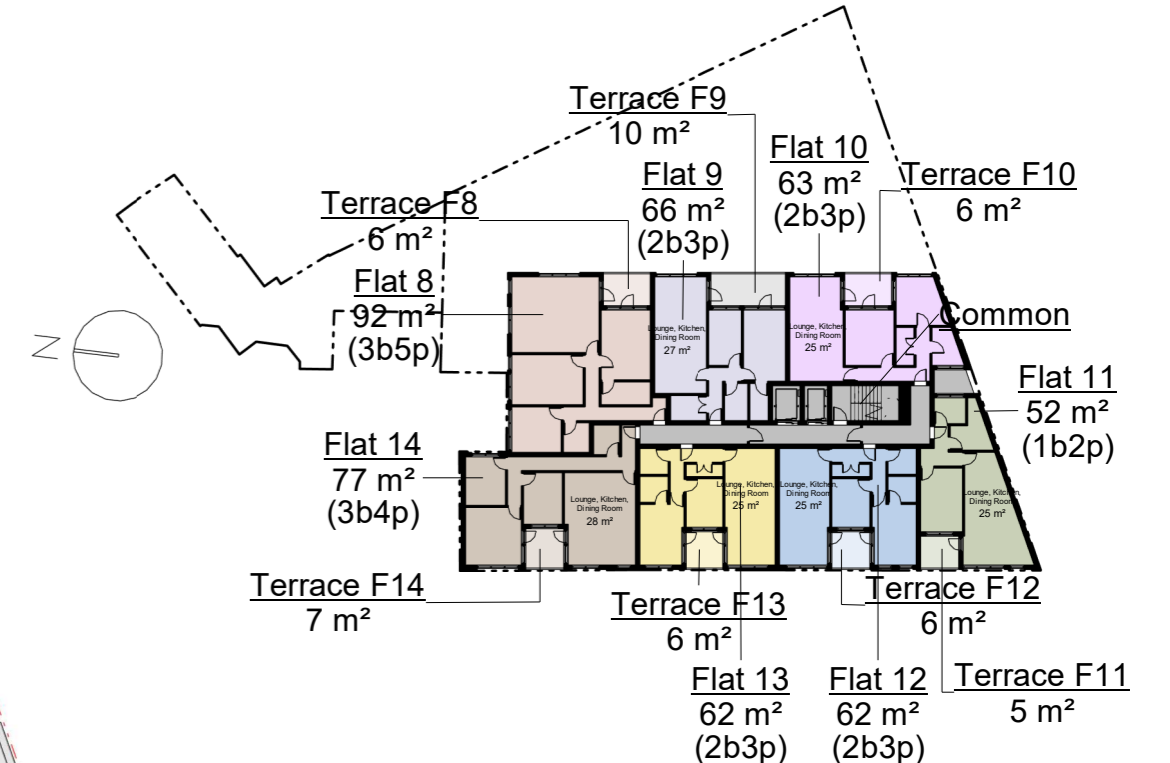

2 First Floor Area Plan
1 : 500

1 Proposed First Floor Plan
1 : 100

PROJECT TITLE	OPTION #	SCALE	1 : 100	DRAWING TITLE	REV.	DATE	DETAIL	LINE SCALE
1A Brighton Road	3	SHEET SIZE	A2	Proposed First Floor Plan	A	11.02.2024	New 5 Storey Scheme	0 1 m 5 m
LOCATION	OPTION DETAIL	DATE	11.02.2024	SHEET NO.	B			NOTES: All critical dimensions must be checked on site prior to commencement of any works.
1A Brighton Rd, South Croydon CR2 6EA, UK	5 Storey Scheme with Commercial G.F.			A105	C			
					D			

2 Second Floor Area Plan
1 : 500

1 Proposed Second Floor Plan
1 : 100

PROJECT TITLE	OPTION #	SCALE	1 : 100	DRAWING TITLE	REV.	DATE	DETAIL	LINE SCALE
1A Brighton Road	3	SHEET SIZE	A2	Proposed Second Floor Plan	A	11.02.2024	New 5 Storey Scheme	0 1 m 5 m
LOCATION 1A Brighton Rd, South Croydon CR2 6EA, UK	OPTION DETAIL 5 Storey Scheme with Commercial G.F.	DATE	11.02.2024	SHEET NO. A106	B			NOTES: All critical dimensions must be checked on site prior to commencement of any works.
					C			
					D			

2 Third Floor Area Plan
1 : 500

1 Proposed Third Floor Plan
1 : 100

PROJECT TITLE	OPTION #	SCALE	1 : 100	DRAWING TITLE	REV.	DATE	DETAIL	LINE SCALE
1A Brighton Road	3	SHEET SIZE	A2	Proposed Third Floor Plan	A	11.02.2024	New 5 Storey Scheme	0 1 m 5 m
LOCATION	OPTION DETAIL	DATE	11.02.2024	SHEET NO.	B			NOTES: All critical dimensions must be checked on site prior to commencement of any works.
1A Brighton Rd, South Croydon CR2 6EA, UK	5 Storey Scheme with Commercial G.F.			A107	C			
					D			

1965
1965

2 Fourth Floor Area Plan
1 : 500

1 Proposed Fourth Floor Plan
1 : 100

PROJECT TITLE	OPTION #	SCALE	1 : 100	DRAWING TITLE	REV.	DATE	DETAIL	LINE SCALE
1A Brighton Road	3	SHEET SIZE	A2	Proposed Fourth Floor Plan	A	11.02.2024	New 5 Storey Scheme	0 1 m 5 m
LOCATION	OPTION DETAIL	DATE	11.02.2024	SHEET NO.	B			NOTES: All critical dimensions must be checked on site prior to commencement of any works.
1A Brighton Rd, South Croydon CR2 6EA, UK	5 Storey Scheme with Commercial G.F.			A108	C			
					D			