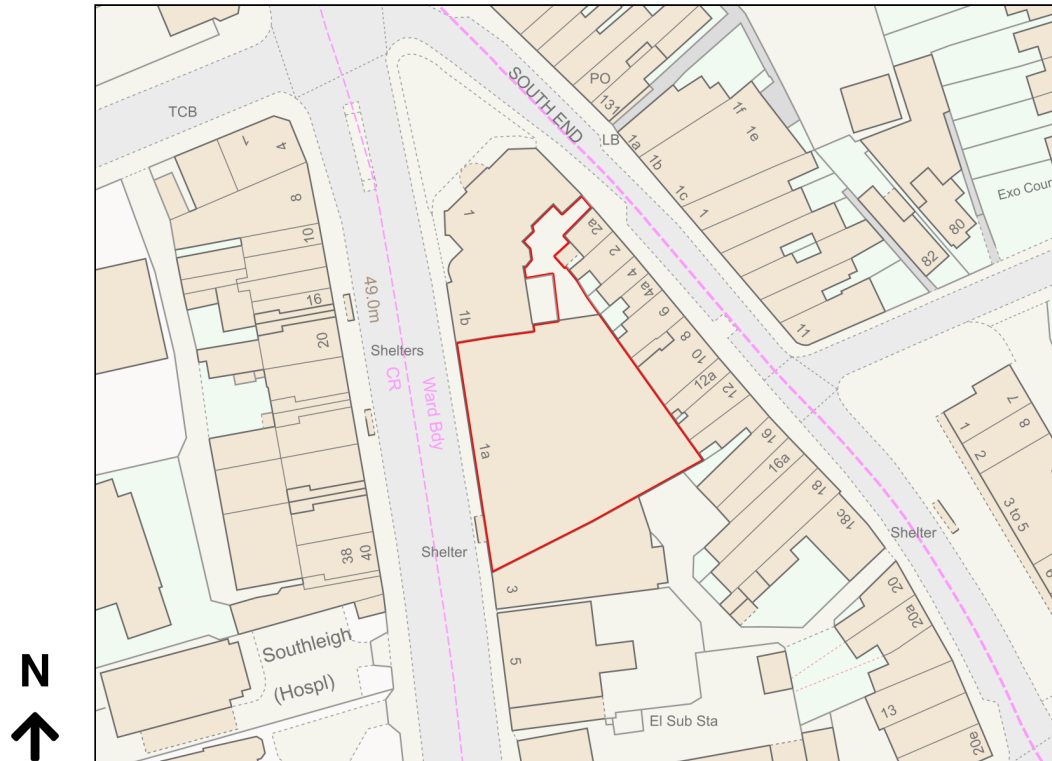

Location Plan

Site Address: 1a, Brighton Road, South Croydon, CR2 6EA

Date Produced: 21-Mar-2024

Scale: 1:1250 @A4

Planning Portal Reference: PP-12911282v1