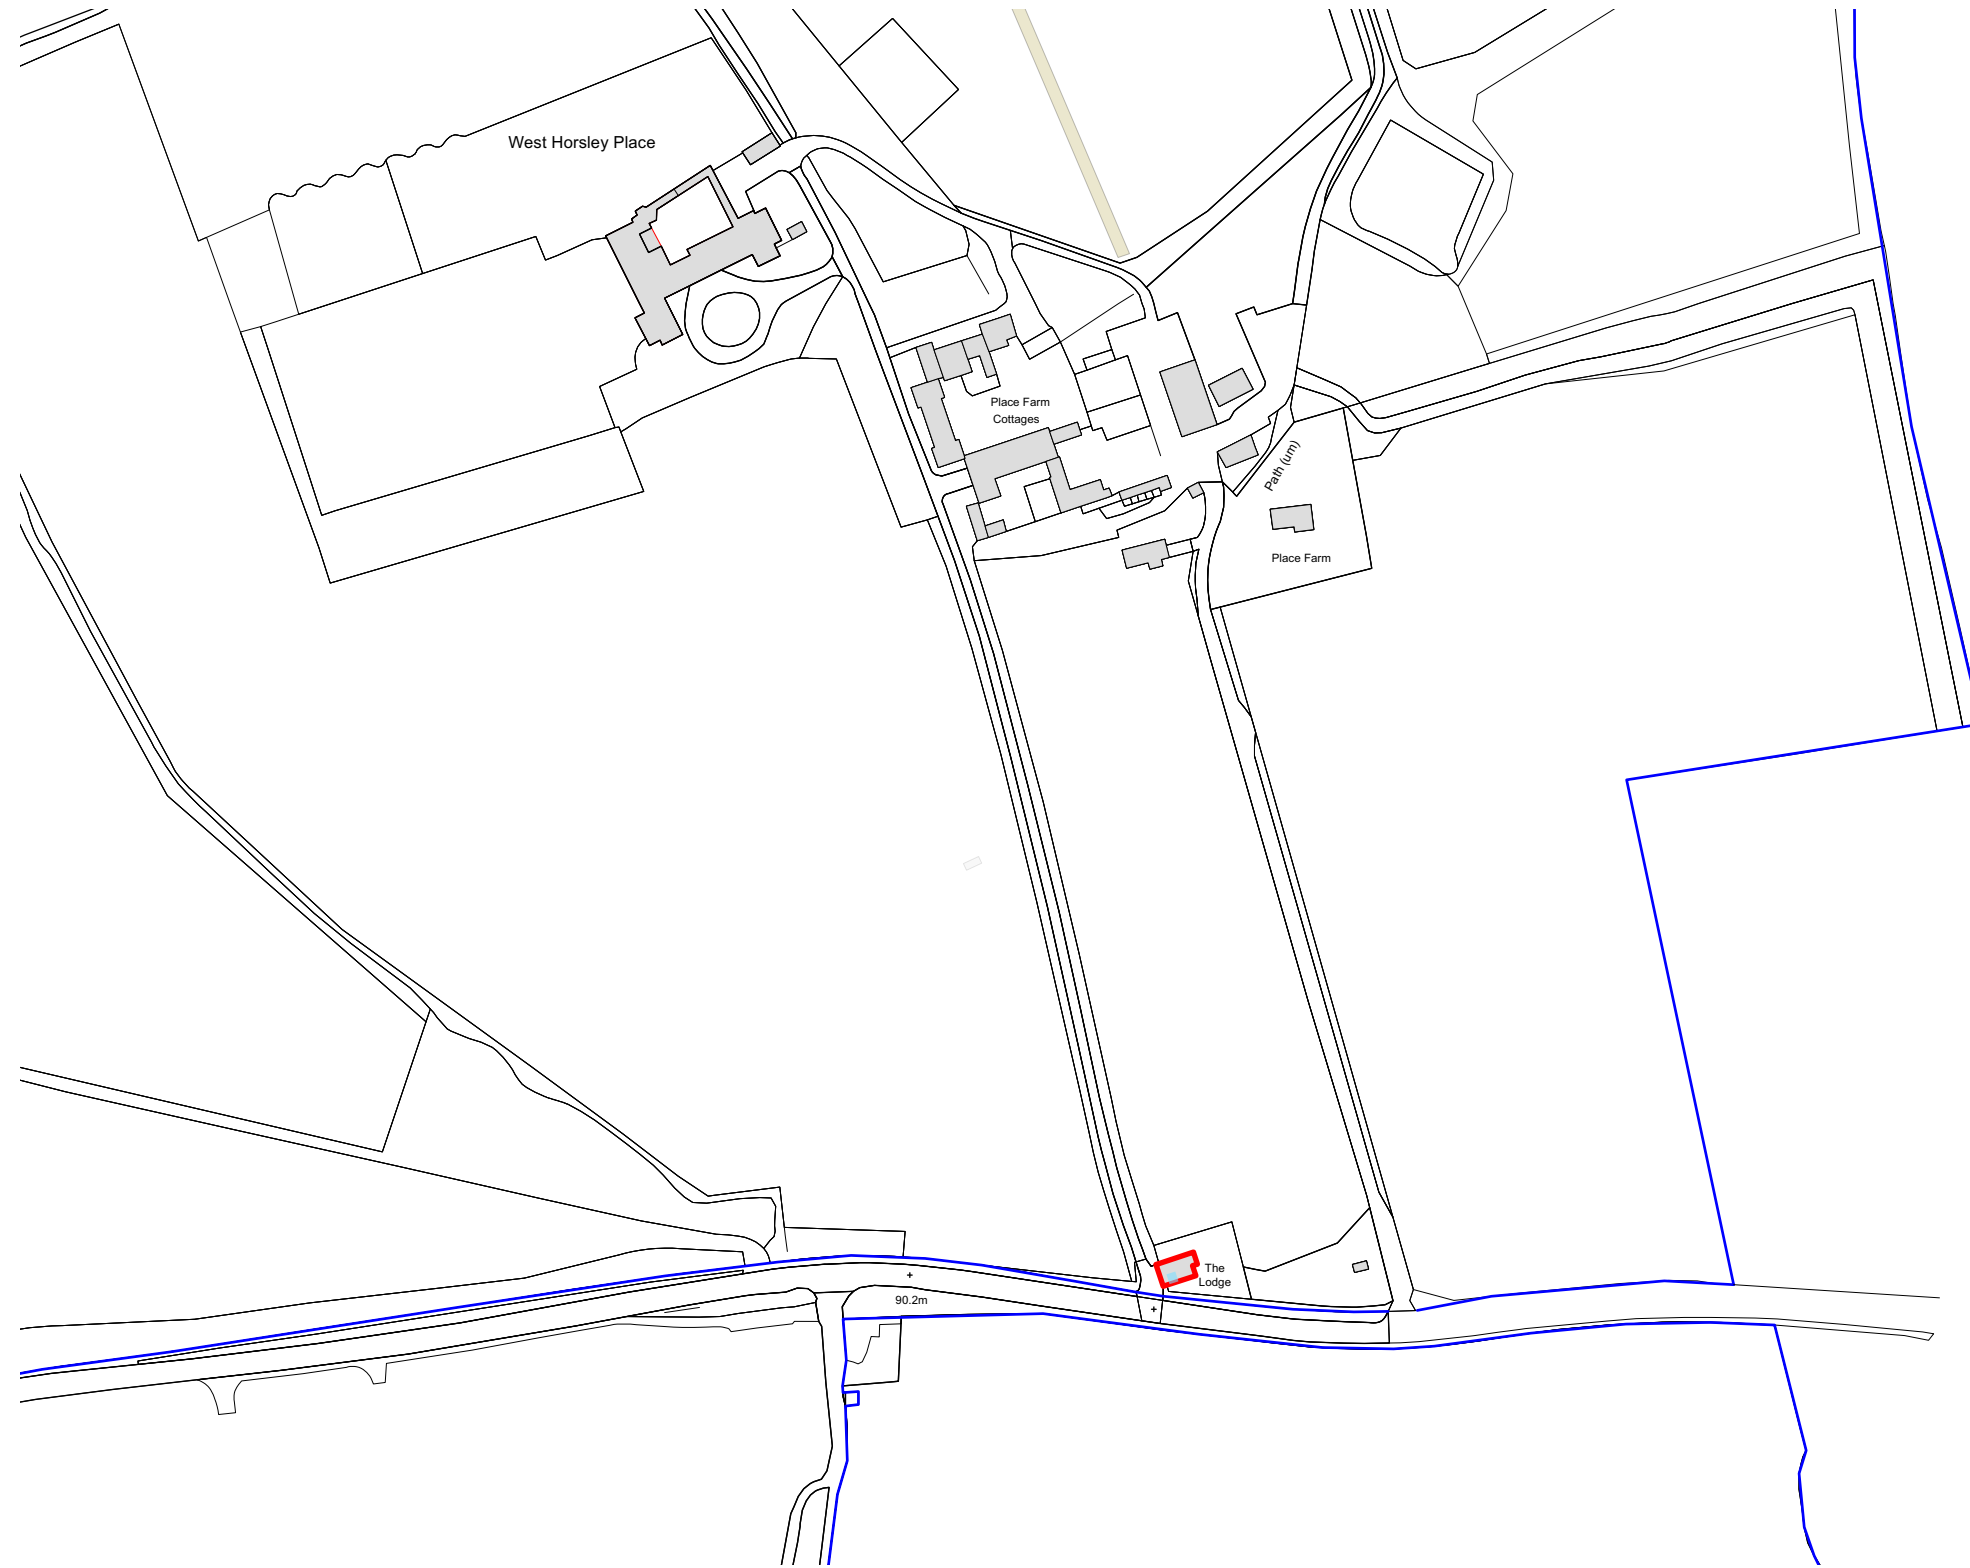

SITE LOCATION PLAN 1:2500

(c) Crown copyright, All rights reserved. 2024. License number 0100031673

DO NOT SCALE FROM THIS DRAWING.  
Scaling only for Local Authority purposes. Dimensions to be checked on site. All dimensions are in millimetres unless stated. Report all discrepancies.

**Client** West Horsley Place Trust  
**Project** West Horsley Place  
**Drawing** Lodge Location Plan  
**Scale** 1:2500 @ A3  
**Date** APRIL 2024  
**Drawing No.** 1059/LB/001 **Revision** P1