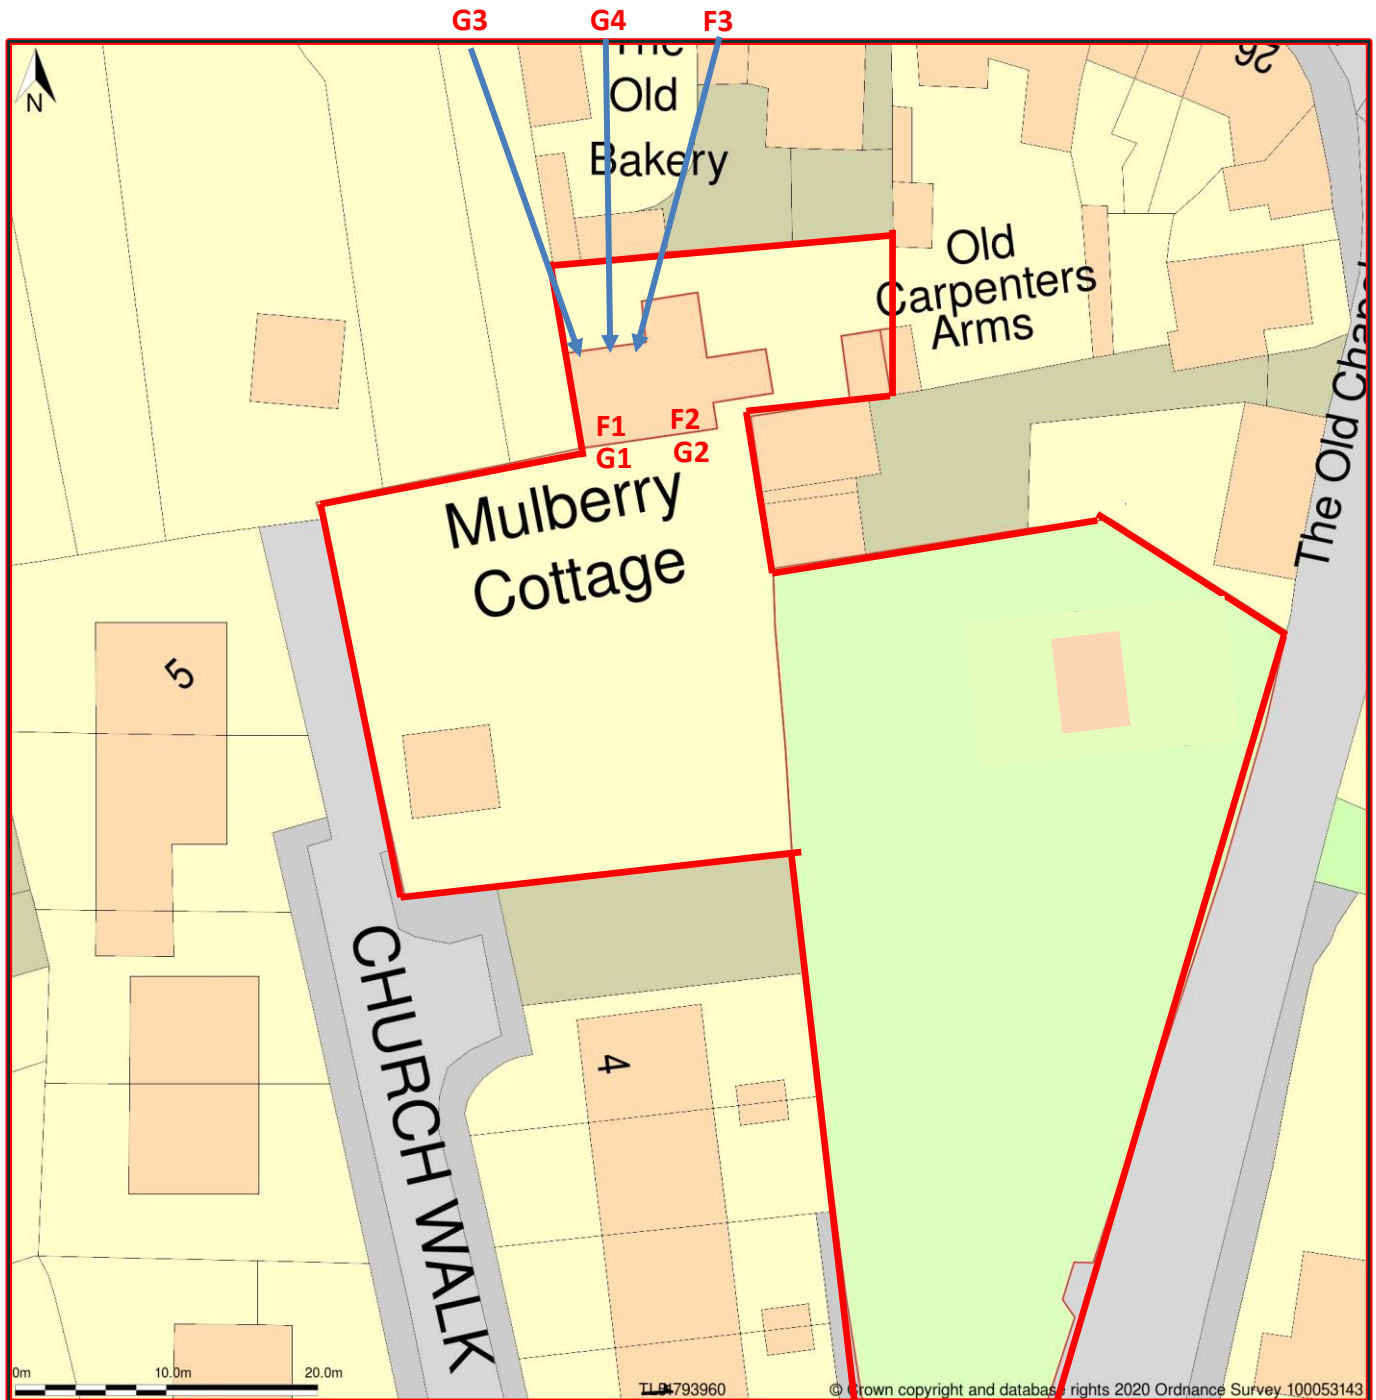

Mulberry Cottage, Walden Road, Littlebury, Essex, CB11 4TA

Block Plan shows area bounded by: 551746.23, 239562.49 551836.23, 239652.49 (at a scale of 1:500), OSGridRef: TL51793960. The representation of a road, track or path is no evidence of a right of way. The representation of features as lines is no evidence of a property boundary.

Produced on 21st Jan 2020 from the Ordnance Survey National Geographic Database and incorporating surveyed revision available at this date. Reproduction in whole or part is prohibited without the prior permission of Ordnance Survey. © Crown copyright 2020. Supplied by [www.buyaplan.co.uk](http://www.buyaplan.co.uk) a licensed Ordnance Survey partner (100053143). Unique plan reference: #00487062-BB30BE