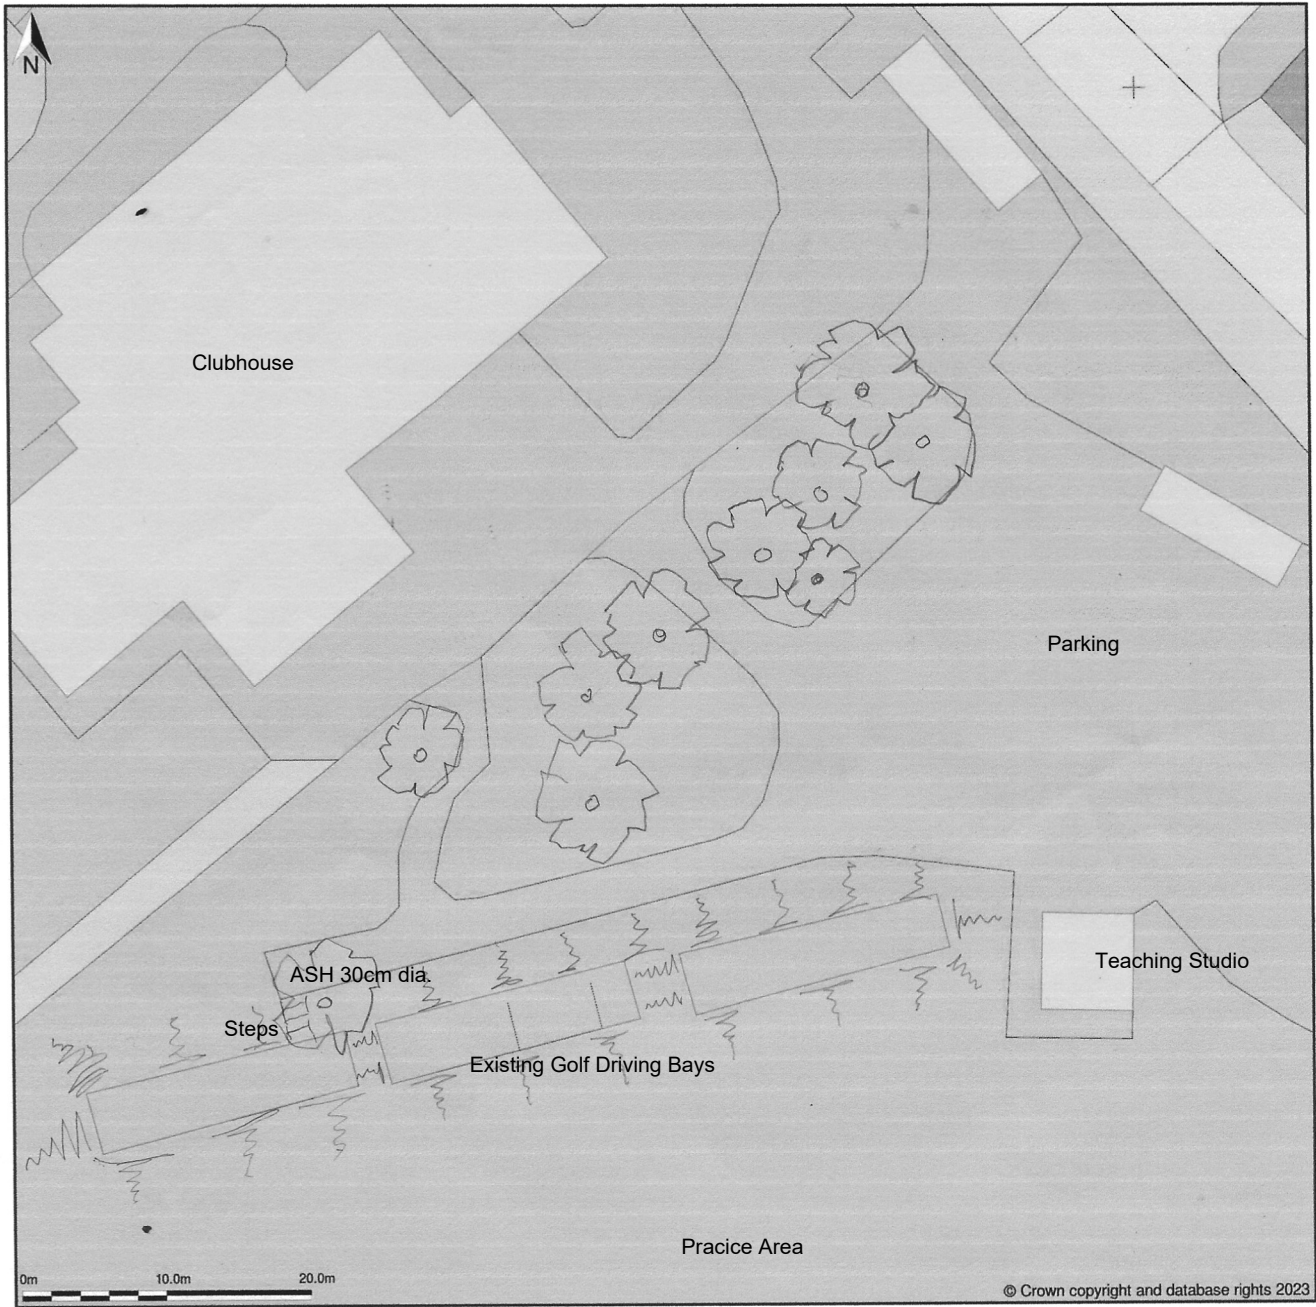

Wychwood Golf Club, Street Through Lyneham, Lyneham, Oxfordshire, OX7 6QQ

Site Plan (also called a Block Plan) shows area bounded by: 427531.61, 220788.53 427621.61, 220878.53 (at a scale of 1:500), OSGridRef: SP27572083. The representation of a road, track or path is no evidence of a right of way. The representation of features as lines is no evidence of a property boundary.

Produced on 5th Jul 2023 from the Ordnance Survey National Geographic Database and incorporating surveyed revision available at this date. Reproduction in whole or part is prohibited without the prior permission of Ordnance Survey. © Crown copyright 2023. Supplied by [www.buyaplan.co.uk](http://www.buyaplan.co.uk) a licensed Ordnance Survey partner (100053143). Unique plan reference: #00832254-BEA2DE.