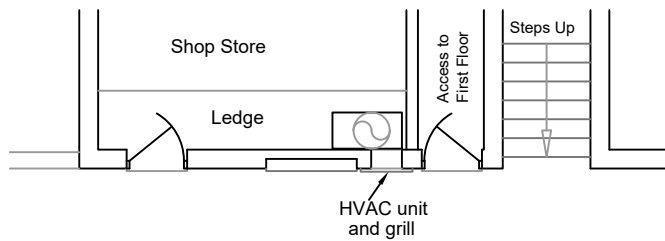

ARCHPLAN DESIGNS LTD
ARCHITECTS
Old Mill House, Solesbridge Lane
Rickmansworth, Herts WD3 5SX.
TEL. 07765 890634

PROJECT:	313 High Street, Berkhamstead
TITLE:	REAR ELEVATION - EXISTING
SCALE:	1:100 (A4)
DATE:	April 2024
PLAN No:	202406 / PL / 201 A

25.04.24 Title Block amended