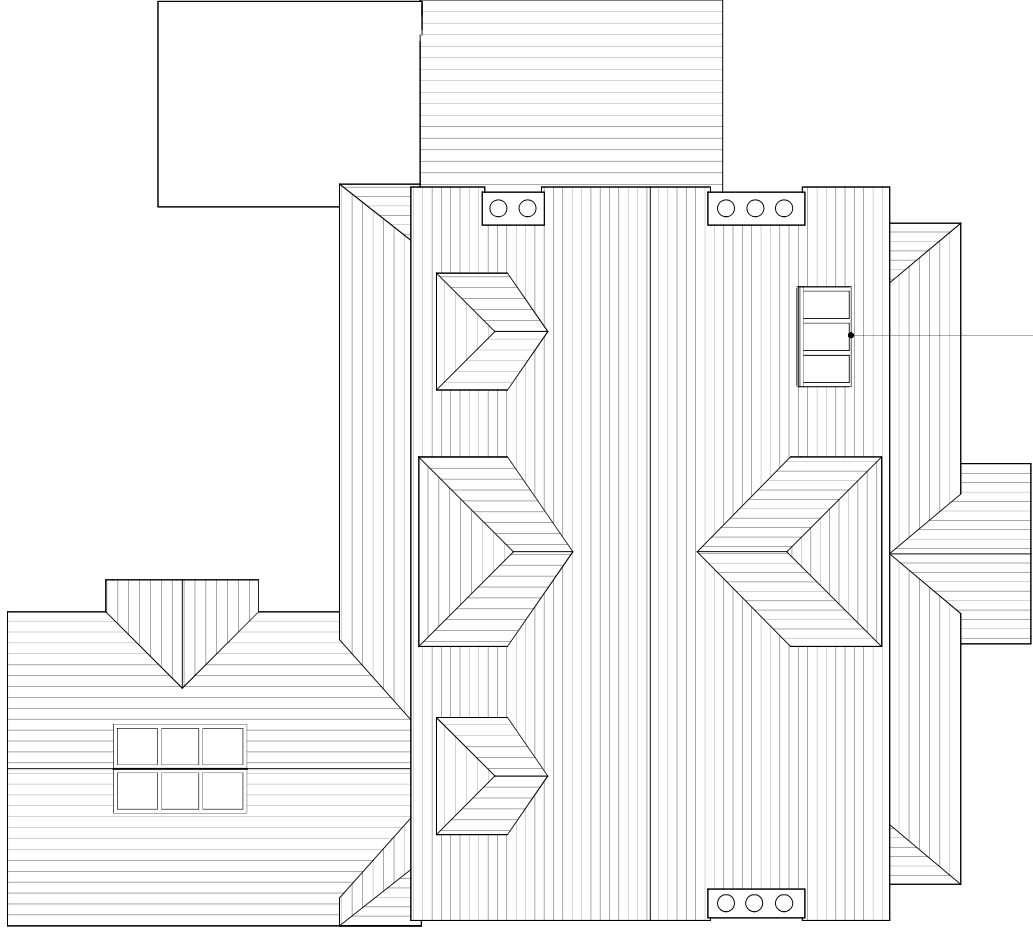

Proposed Velux Studio 3
in 1 Rooflight or similar

Revisions:
00 24 March 24

PLANNING

Langland,
Graemes Dyke
Road,
Berkhamsted

2390-D2103-rev00

Scale: 1:100 @ A3
Date: 24 March 2024
Proposed Roof
Plan