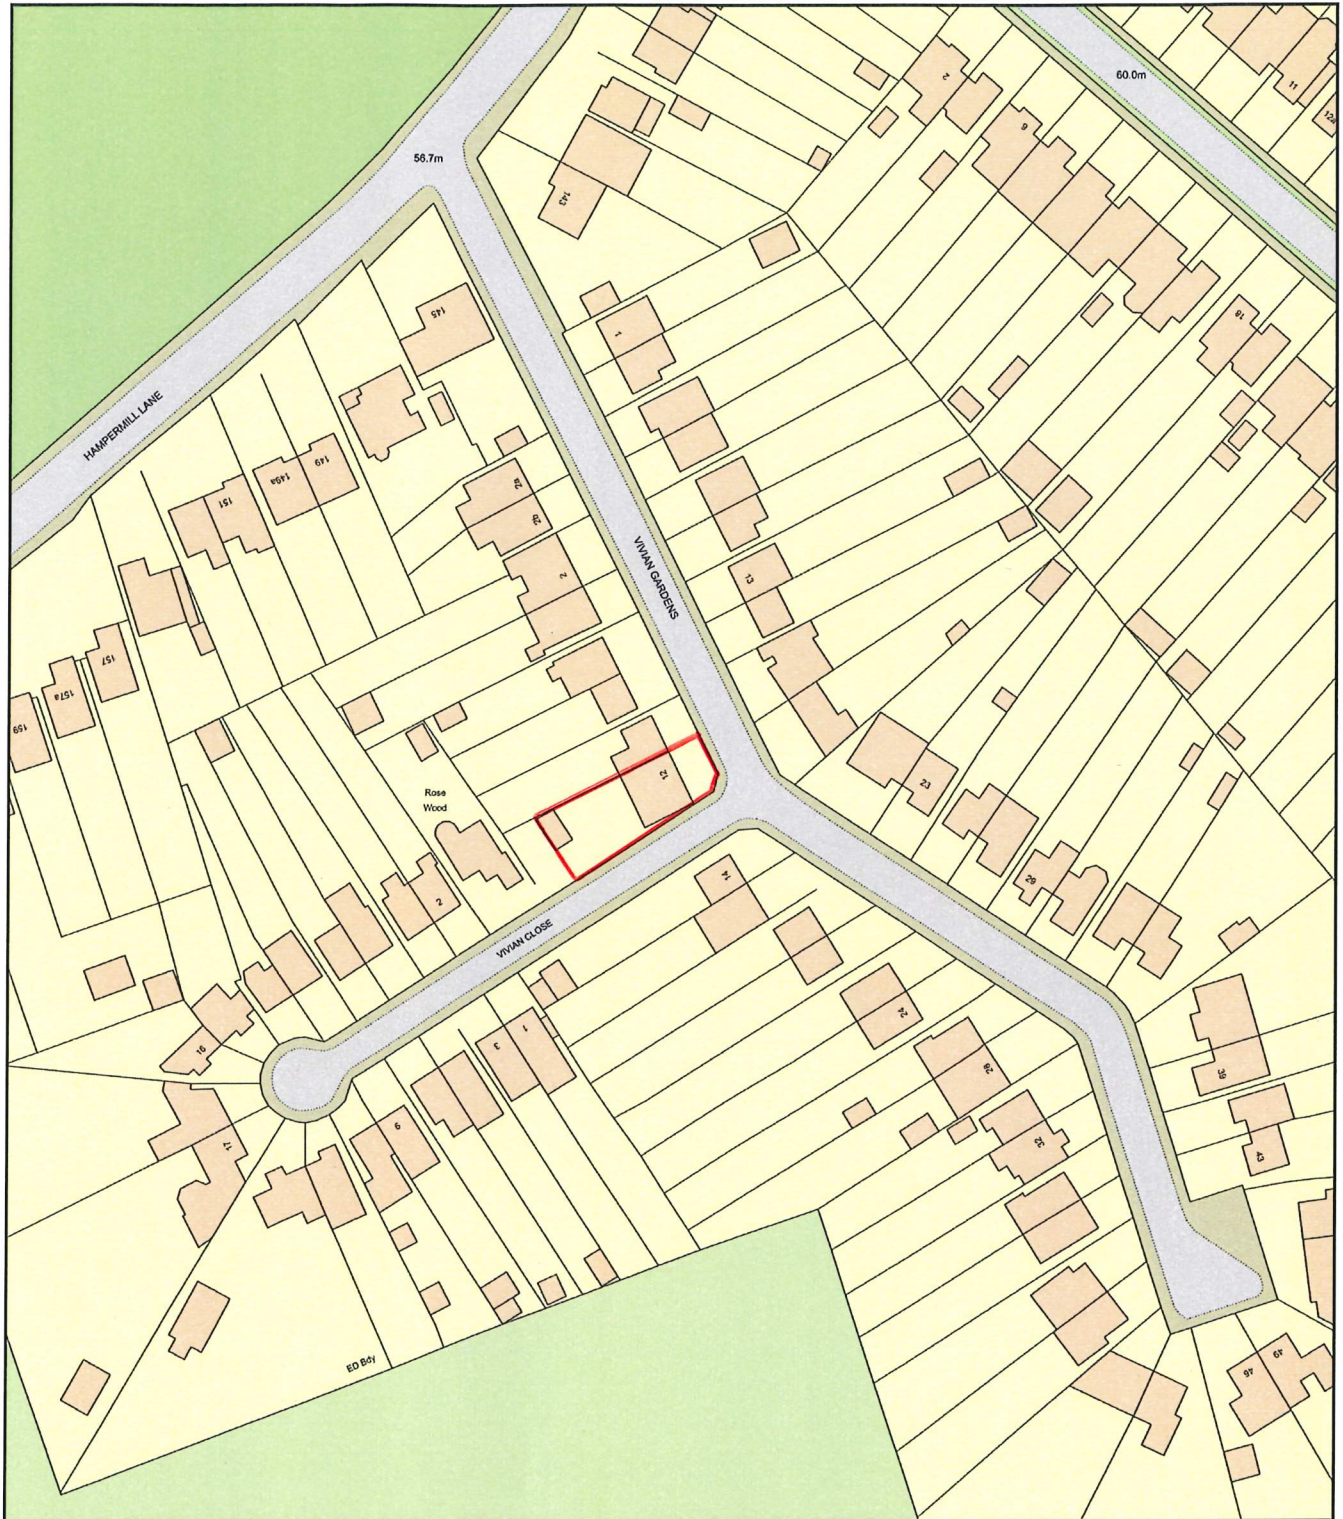

Airt Source Heat Pump Location - Location Plan

Plan Produced for: Kevin Lynch
Date Produced: 15 Apr 2024
Plan Reference Number: TQRQM24106120520268
Scale: 1:1250 @ A4